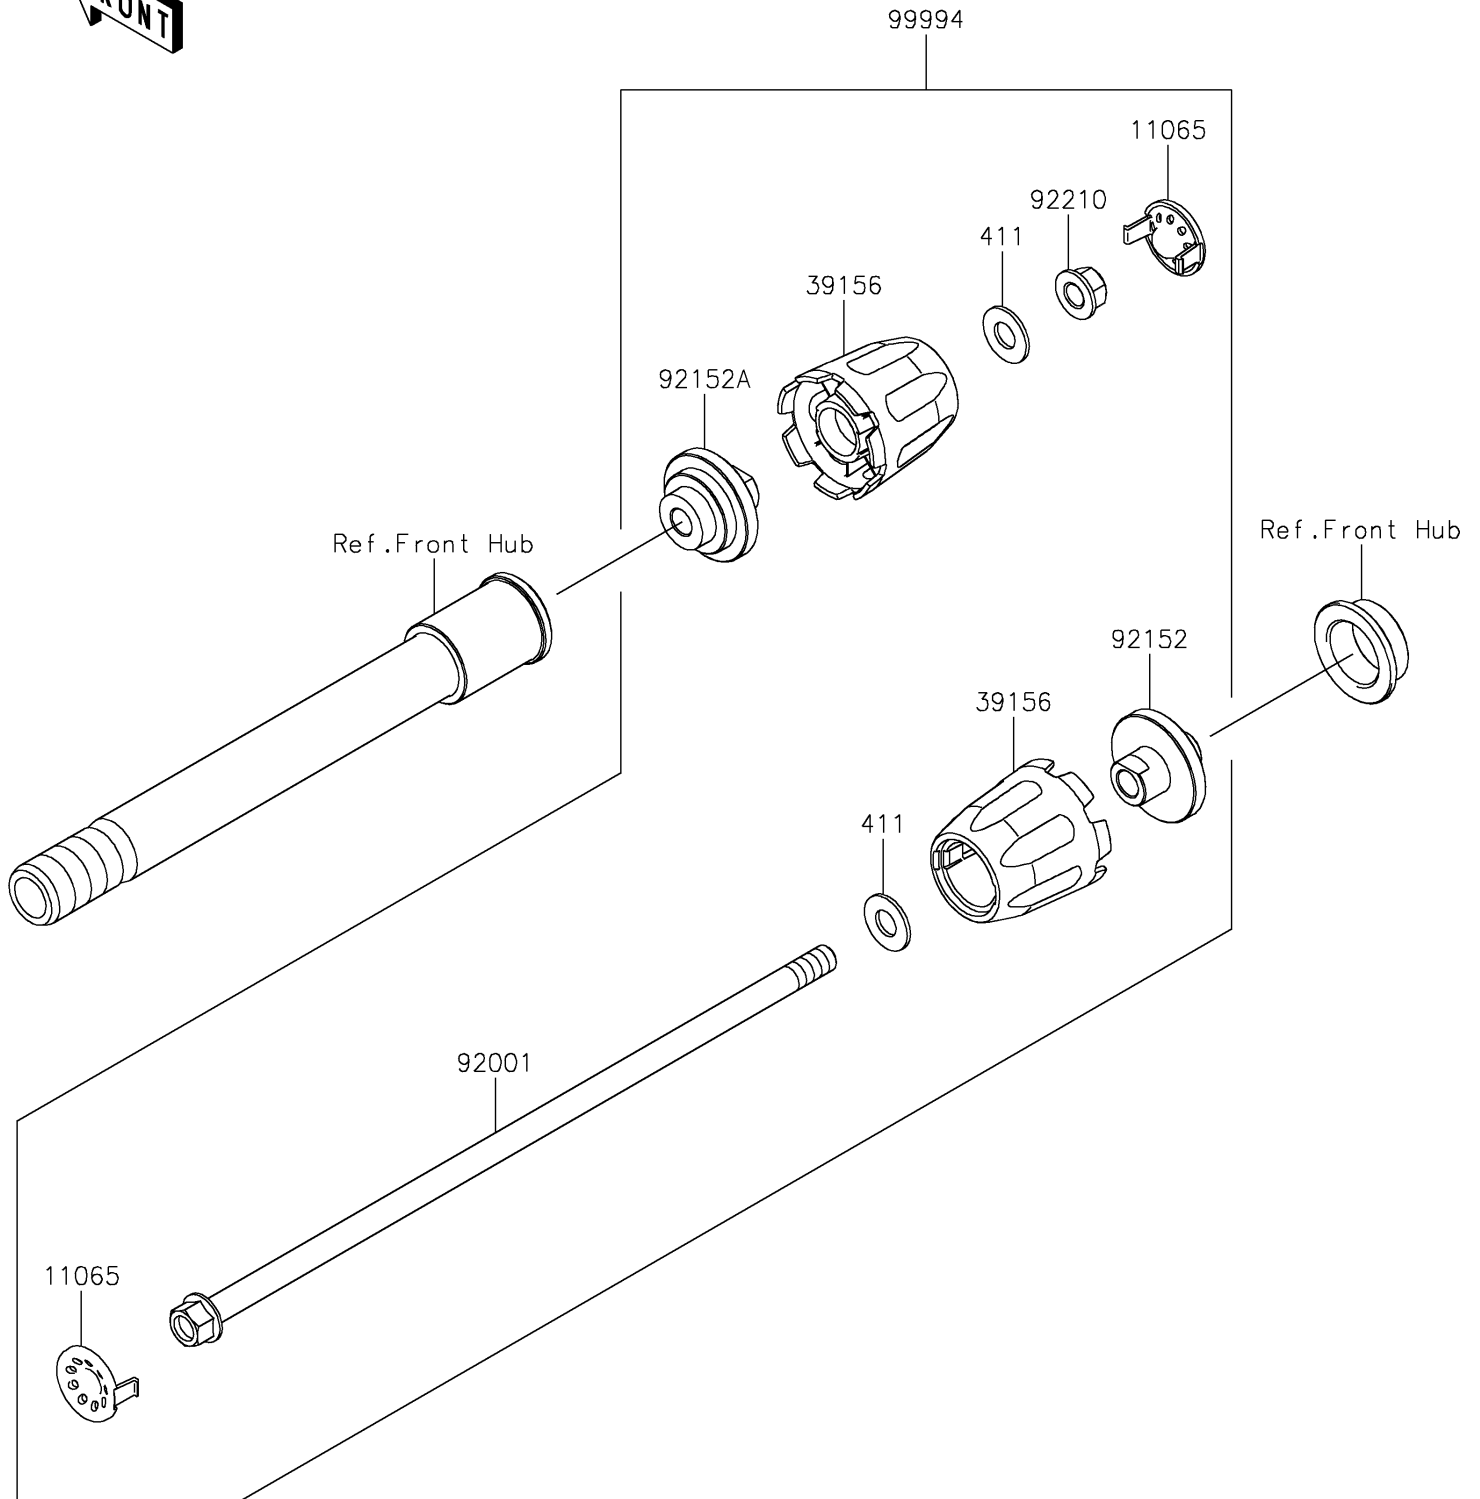

2024 NINJA® ZX™-6R 40th ANNIVERSARY EDITION ABS

PARTS DIAGRAM

Accessory(Axle Slider)

F2910

2024 NINJA® ZX™-6R 40th ANNIVERSARY EDITION ABS

PARTS LIST

Accessory(Axle Slider)

ITEM NAME	PART NUMBER	QUANTITY
CAP,B.SILVER (Ref # 11065)	11065-1313-54N	2
PAD,AXLE SLIDER (Ref # 39156)	39156-2212	2
BOLT,FLANGED,10X320,BLACK (Ref # 92001)	92001-1624	1
COLLAR,LH (Ref # 92152)	92152-2502	1
COLLAR,RH (Ref # 92152A)	92152-2503	1
NUT,LOCK,FLANGED,10MM (Ref # 92210)	92210-1139	1
FRONT AXLE SLIDER (Ref # 99994)	99994-1119	1
WASHER-PLAIN,10MM (Ref # 411)	411AA1000	2