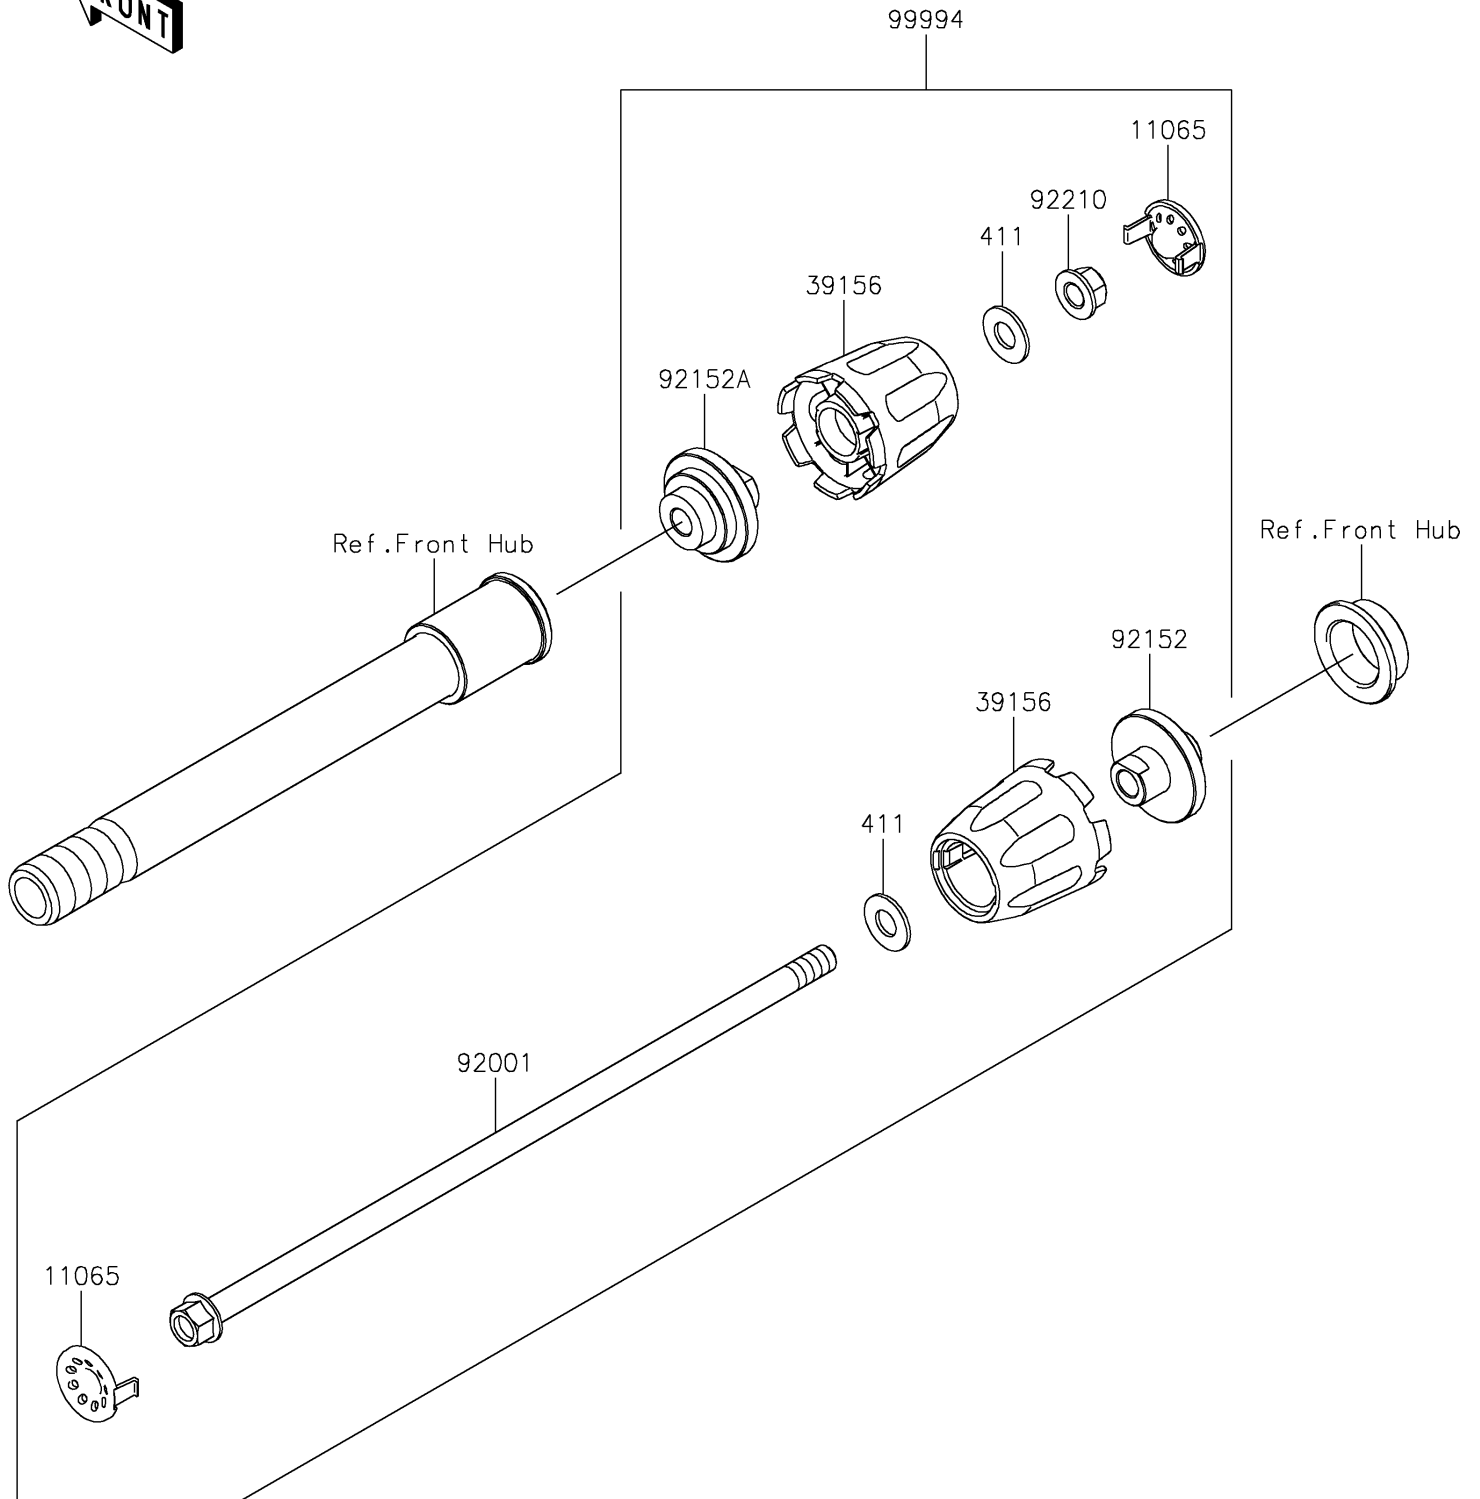

2024 Ninja® ZX-6R ABS

PARTS DIAGRAM

Accessory(Axle Slider)

F2910

2024 Ninja® ZX-6R ABS

PARTS LIST

Accessory(Axle Slider)

ITEM NAME	PART NUMBER	QUANTITY
CAP,B.SILVER (Ref # 11065)	11065-1313-54N	2
PAD,AXLE SLIDER (Ref # 39156)	39156-2212	2
BOLT,FLANGED,10X320,BLACK (Ref # 92001)	92001-1624	1
COLLAR,LH (Ref # 92152)	92152-2502	1
COLLAR,RH (Ref # 92152A)	92152-2503	1
NUT,LOCK,FLANGED,10MM (Ref # 92210)	92210-1139	1
FRONT AXLE SLIDER (Ref # 99994)	99994-1119	1
WASHER-PLAIN,10MM (Ref # 411)	411AA1000	2