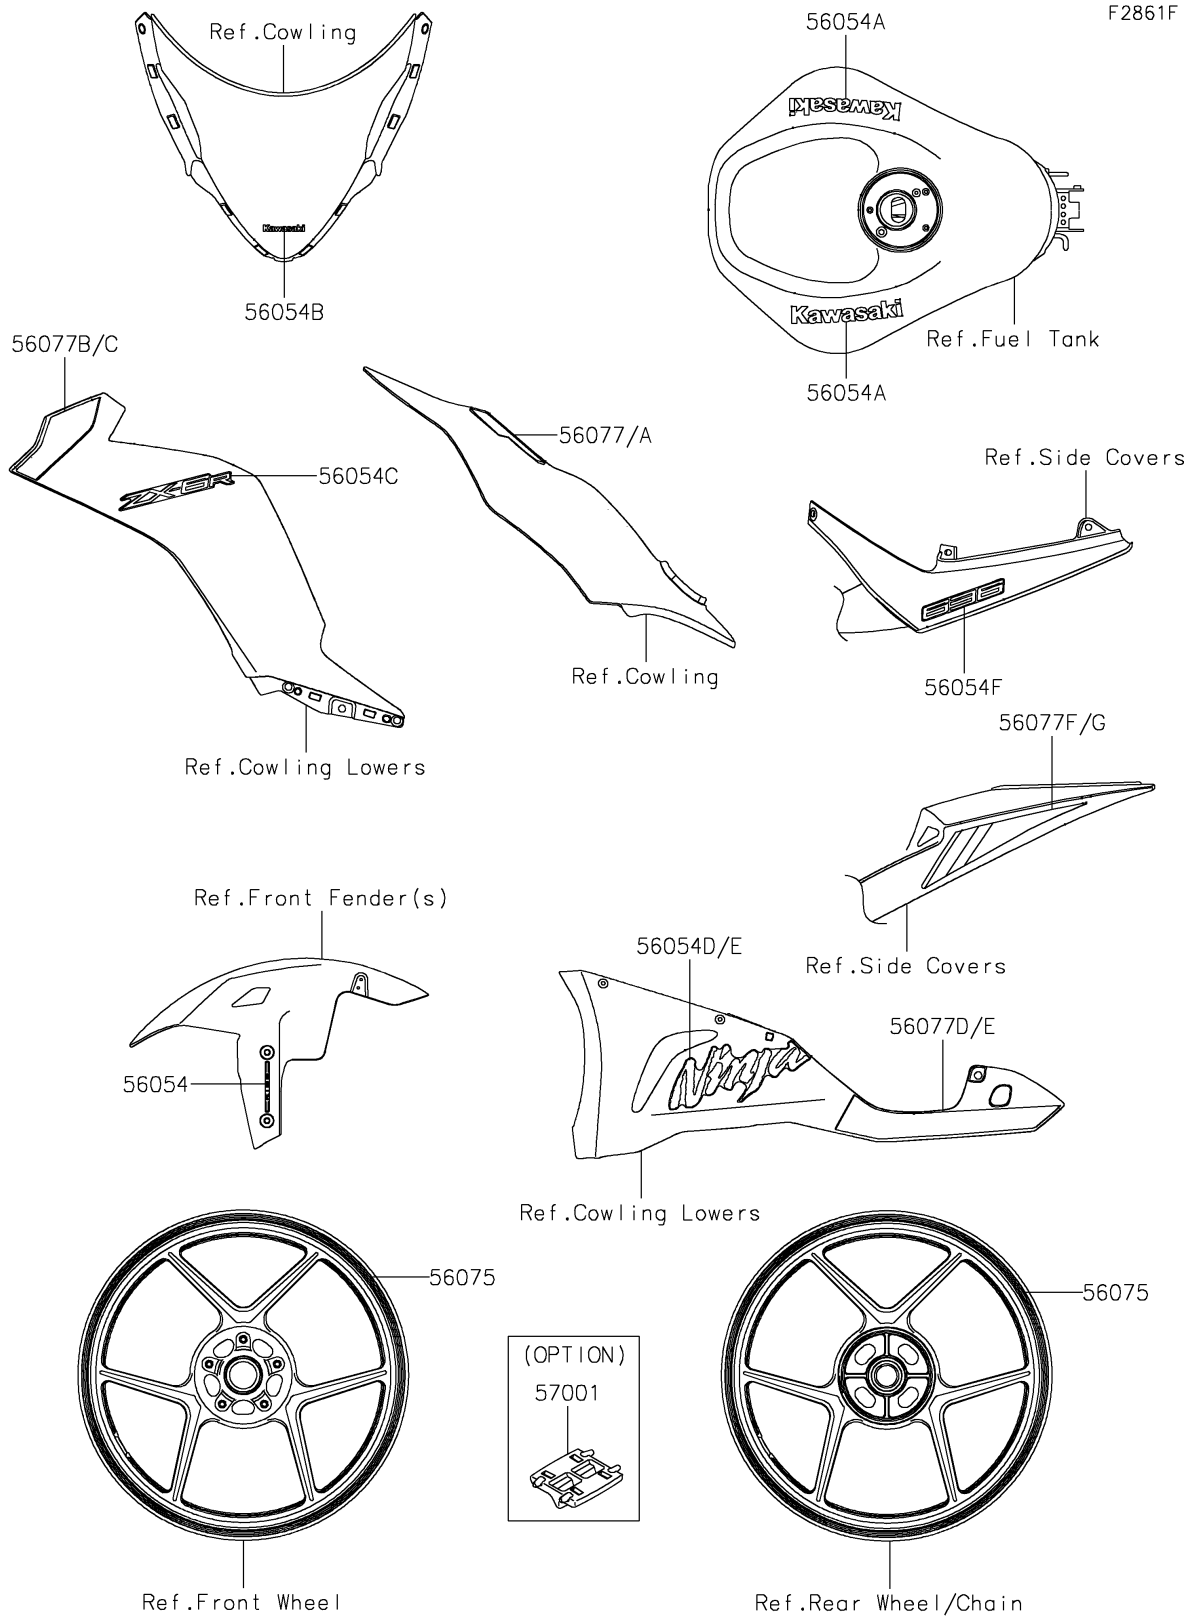

2025 Ninja ZX-6R ABS

PARTS DIAGRAM

Decals(Gray)(JSFAN/JSFAL)

2025 Ninja ZX-6R ABS

PARTS LIST

Decals(Gray)(JSFAN/JSFAL)

ITEM NAME	PART NUMBER	QUANTITY
MARK,FR FENDER,KIBS (Ref # 56054)	56054-0721	2
MARK,FUEL TANK,KAWASAKI (Ref # 56054A)	56054-2315	2
MARK,WINDSHIELD,KAWASAKI (Ref # 56054B)	56054-2509	1
MARK,SIDE COWL.,ZX-6R (Ref # 56054C)	56054-4288	2
MARK,LWR COWL.,LH,NINJA (Ref # 56054D)	56054-4289	1
MARK,LWR COWL.,RH,NINJA (Ref # 56054E)	56054-4290	1
MARK,TAIL COVER,636 (Ref # 56054F)	56054-4291	2
PATTERN,WHEEL,BLUE,4X1350 (Ref # 56075)	56075-7778	4
PATTERN,SIDE COVER,LH (Ref # 56077)	56077-2198	1
PATTERN,SIDE COVER,RH (Ref # 56077A)	56077-2199	1
PATTERN,SIDE COWL.,LH,OUTER (Ref # 56077B)	56077-2200	1
PATTERN,SIDE COWL.,RH,OUTER (Ref # 56077C)	56077-2201	1
PATTERN,LWR COWL.,LH (Ref # 56077D)	56077-2202	1
PATTERN,LWR COWL.,RH (Ref # 56077E)	56077-2203	1
PATTERN,TAIL COVER,LH (Ref # 56077F)	56077-2204	1
PATTERN,TAIL COVER,RH (Ref # 56077G)	56077-2205	1
RIM STRIPE APPLICATOR (Ref # 57001)	57001-1752	AR