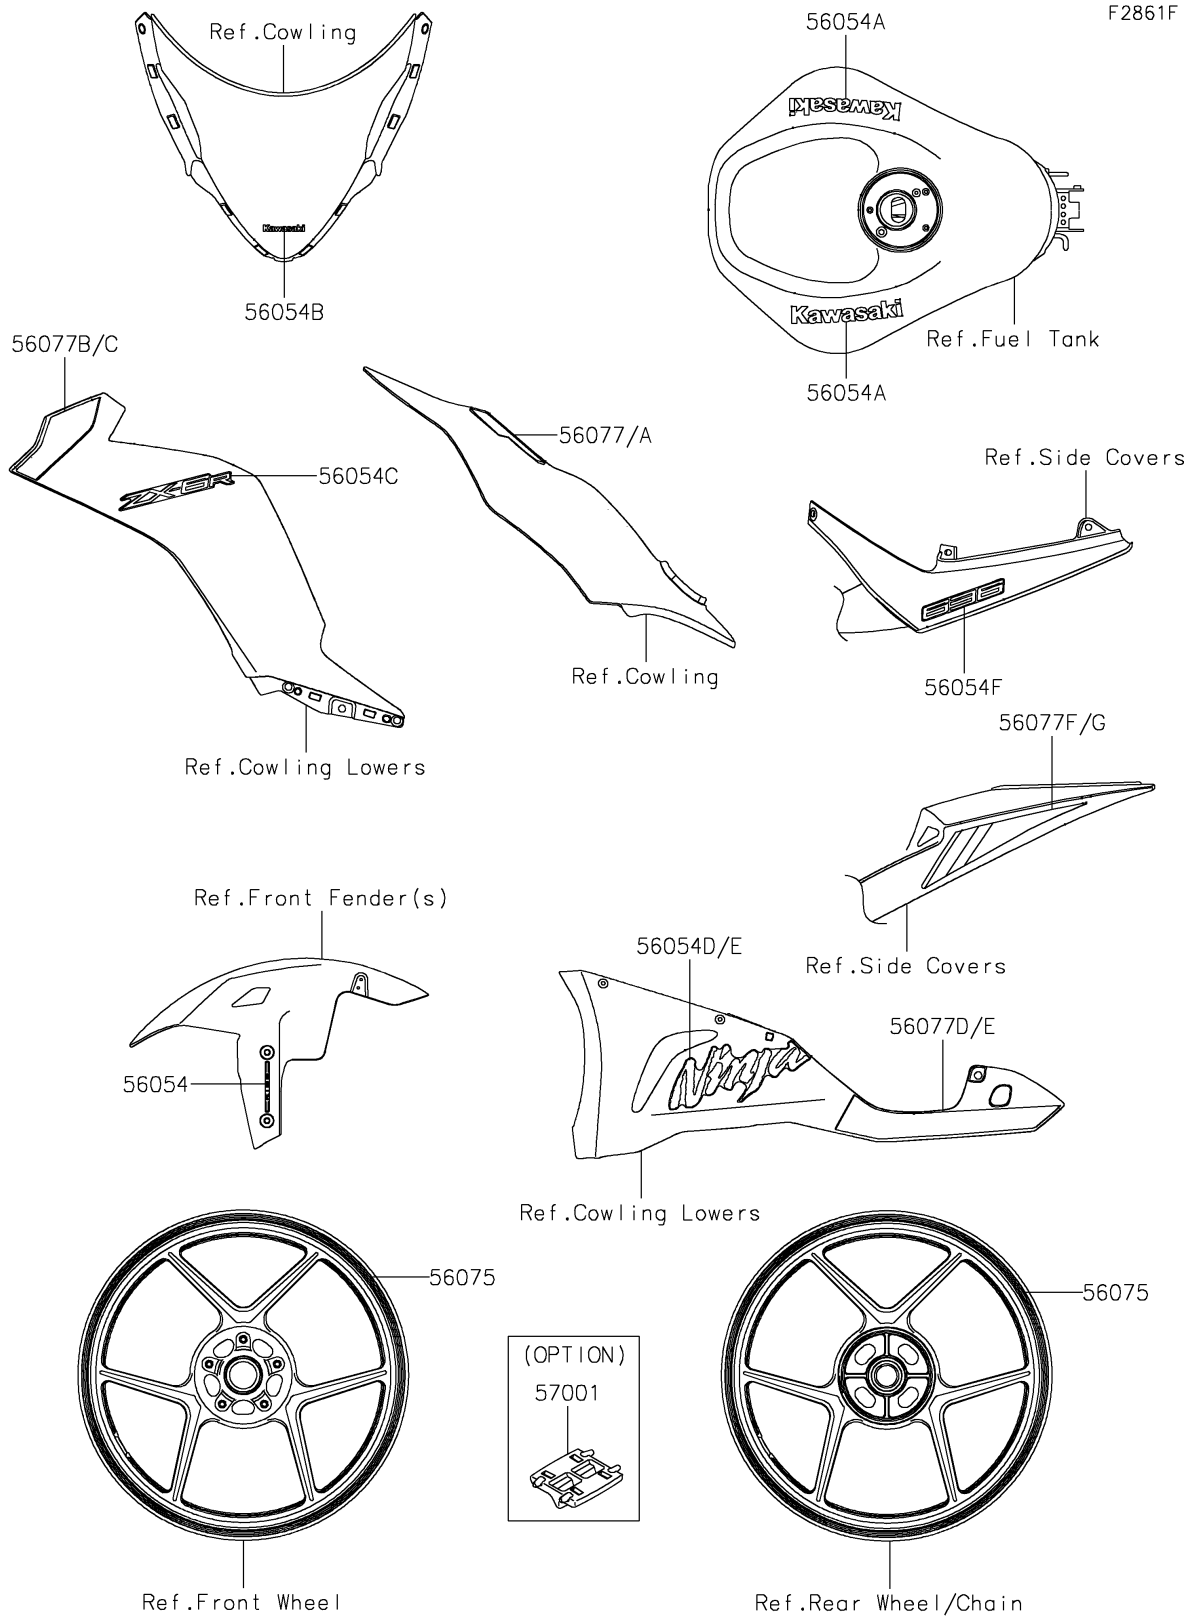

# 2025 NINJA<sup>®</sup> ZX<sup>™</sup>-6R ABS

## PARTS DIAGRAM

Decals(Gray)(JSFAN/JSFAL)

## PARTS LIST

Decals(Gray)(JSFAN/JSFAL)

ITEM NAME	PART NUMBER	QUANTITY
MARK,FR FENDER,KIBS (Ref # 56054)	56054-0721	2
MARK,FUEL TANK,KAWASAKI (Ref # 56054A)	56054-2315	2
MARK,WINDSHIELD,KAWASAKI (Ref # 56054B)	56054-2509	1
MARK,SIDE COWL.,ZX-6R (Ref # 56054C)	56054-4288	2
MARK,LWR COWL.,LH,NINJA (Ref # 56054D)	56054-4289	1
MARK,LWR COWL.,RH,NINJA (Ref # 56054E)	56054-4290	1
MARK,TAIL COVER,636 (Ref # 56054F)	56054-4291	2
PATTERN,WHEEL,BLUE,4X1350 (Ref # 56075)	56075-7778	4
PATTERN,SIDE COVER,LH (Ref # 56077)	56077-2198	1
PATTERN,SIDE COVER,RH (Ref # 56077A)	56077-2199	1
PATTERN,SIDE COWL.,LH,OUTER (Ref # 56077B)	56077-2200	1
PATTERN,SIDE COWL.,RH,OUTER (Ref # 56077C)	56077-2201	1
PATTERN,LWR COWL.,LH (Ref # 56077D)	56077-2202	1
PATTERN,LWR COWL.,RH (Ref # 56077E)	56077-2203	1
PATTERN,TAIL COVER,LH (Ref # 56077F)	56077-2204	1
PATTERN,TAIL COVER,RH (Ref # 56077G)	56077-2205	1
RIM STRIPE APPLICATOR (Ref # 57001)	57001-1752	AR