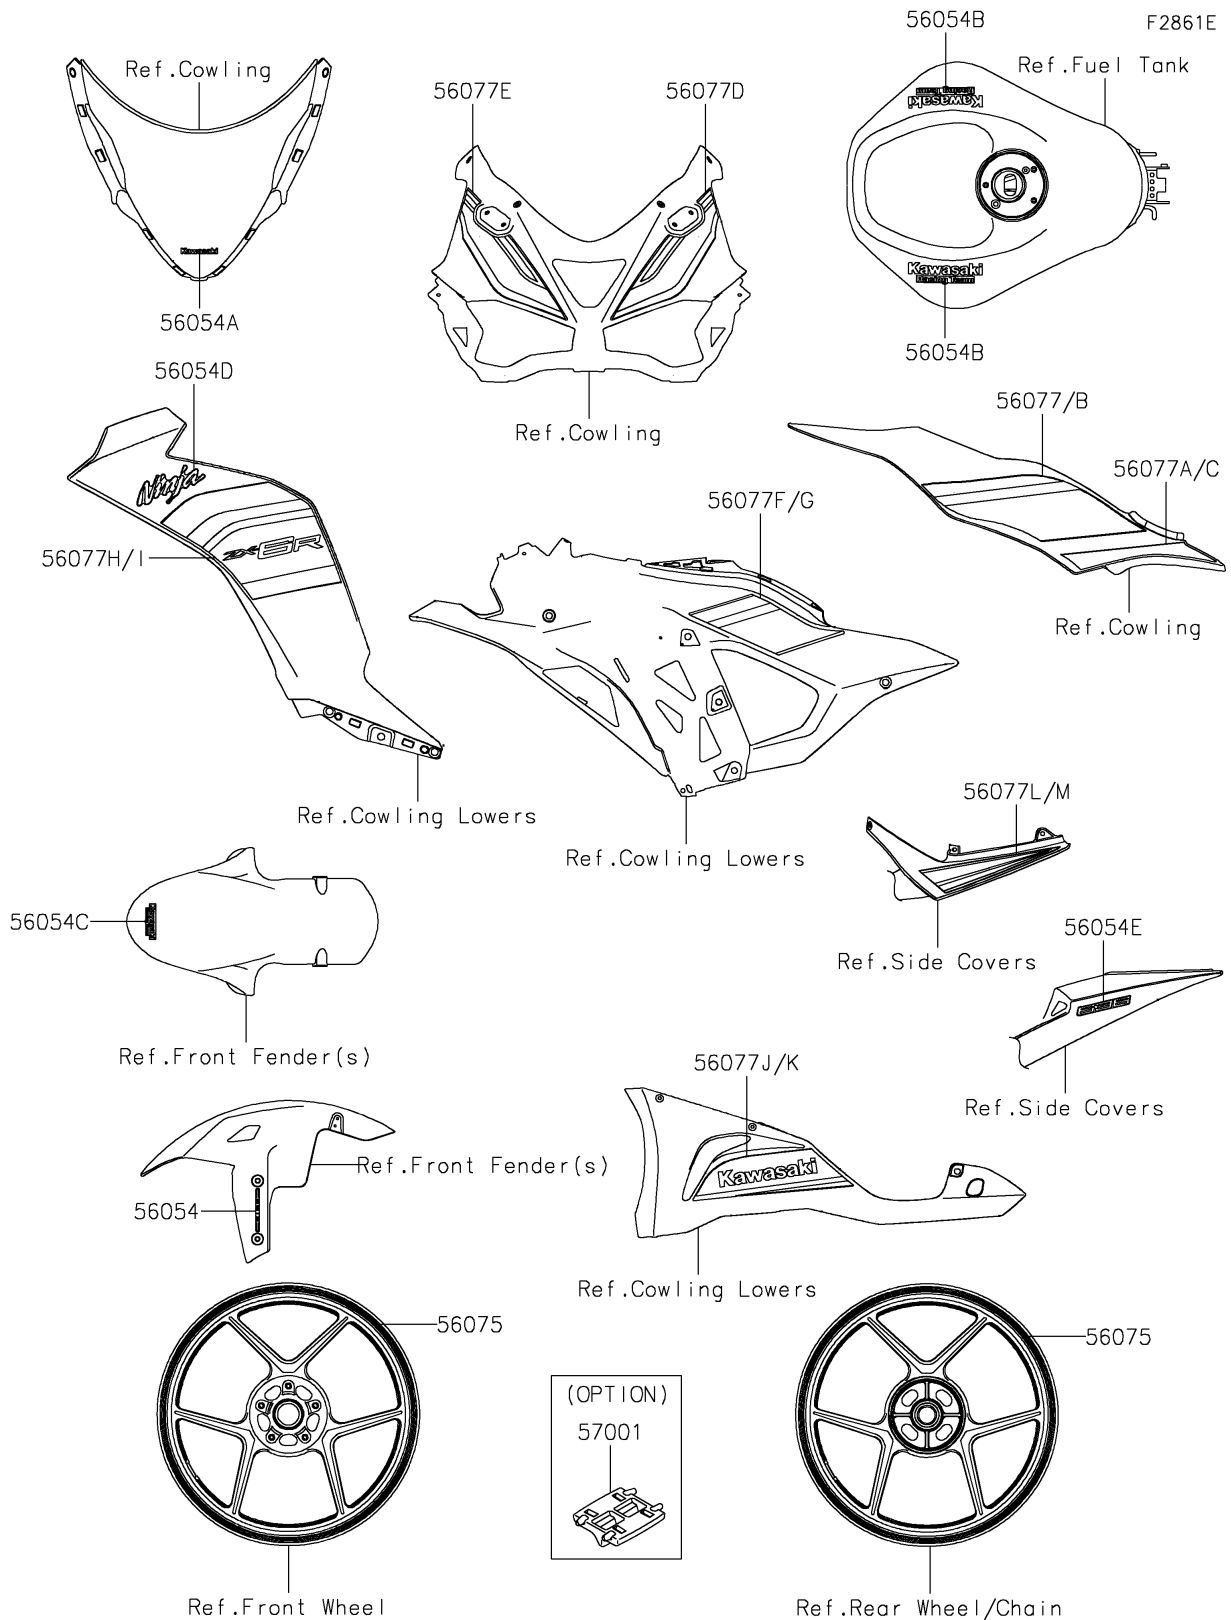

2025 Ninja ZX-6R ABS

PARTS DIAGRAM

Decals(Green)(JSFAN/JSFAL)

2025 Ninja ZX-6R ABS

PARTS LIST

Decals(Green)(JSFAN/JSFAL)

ITEM NAME	PART NUMBER	QUANTITY
MARK,FR FENDER,KIBS (Ref # 56054)	56054-0919	2
MARK,WINDSHIELD,KAWASAKI (Ref # 56054A)	56054-2509	1
MARK,FUEL TANK,KRT (Ref # 56054B)	56054-2820	2
MARK,FR FENDER,KRT (Ref # 56054C)	56054-2821	1
MARK,SIDE COWL.,NINJA (Ref # 56054D)	56054-4299	2
MARK,TAIL COVER,636 (Ref # 56054E)	56054-4300	2
PATTERN,WHEEL,GRN/BLK,6X1079 (Ref # 56075)	56075-1693	4
PATTERN,SIDE COVER,LH,UPP (Ref # 56077)	56077-2338	1
PATTERN,SIDE COVER,LH,LWR (Ref # 56077A)	56077-2339	1
PATTERN,SIDE COVER,RH,UPP (Ref # 56077B)	56077-2340	1
PATTERN,SIDE COVER,RH,LWR (Ref # 56077C)	56077-2341	1
PATTERN,UPP COWL.,LH (Ref # 56077D)	56077-2342	1
PATTERN,UPP COWL.,RH (Ref # 56077E)	56077-2343	1
PATTERN,SIDE COWL.,LH (Ref # 56077F)	56077-2344	1
PATTERN,SIDE COWL.,RH (Ref # 56077G)	56077-2345	1
PATTERN,SIDE COVER,LH,OUTER (Ref # 56077H)	56077-2346	1
PATTERN,SIDE COVER,RH,OUTER (Ref # 56077I)	56077-2347	1
PATTERN,LWR COWL.,LH (Ref # 56077J)	56077-2348	1
PATTERN,LWR COWL.,RH (Ref # 56077K)	56077-2349	1
PATTERN,TAIL COVER,LH (Ref # 56077L)	56077-2350	1
PATTERN,TAIL COVER,RH (Ref # 56077M)	56077-2351	1
RIM STRIPE APPLICATOR (Ref # 57001)	57001-1752	AR