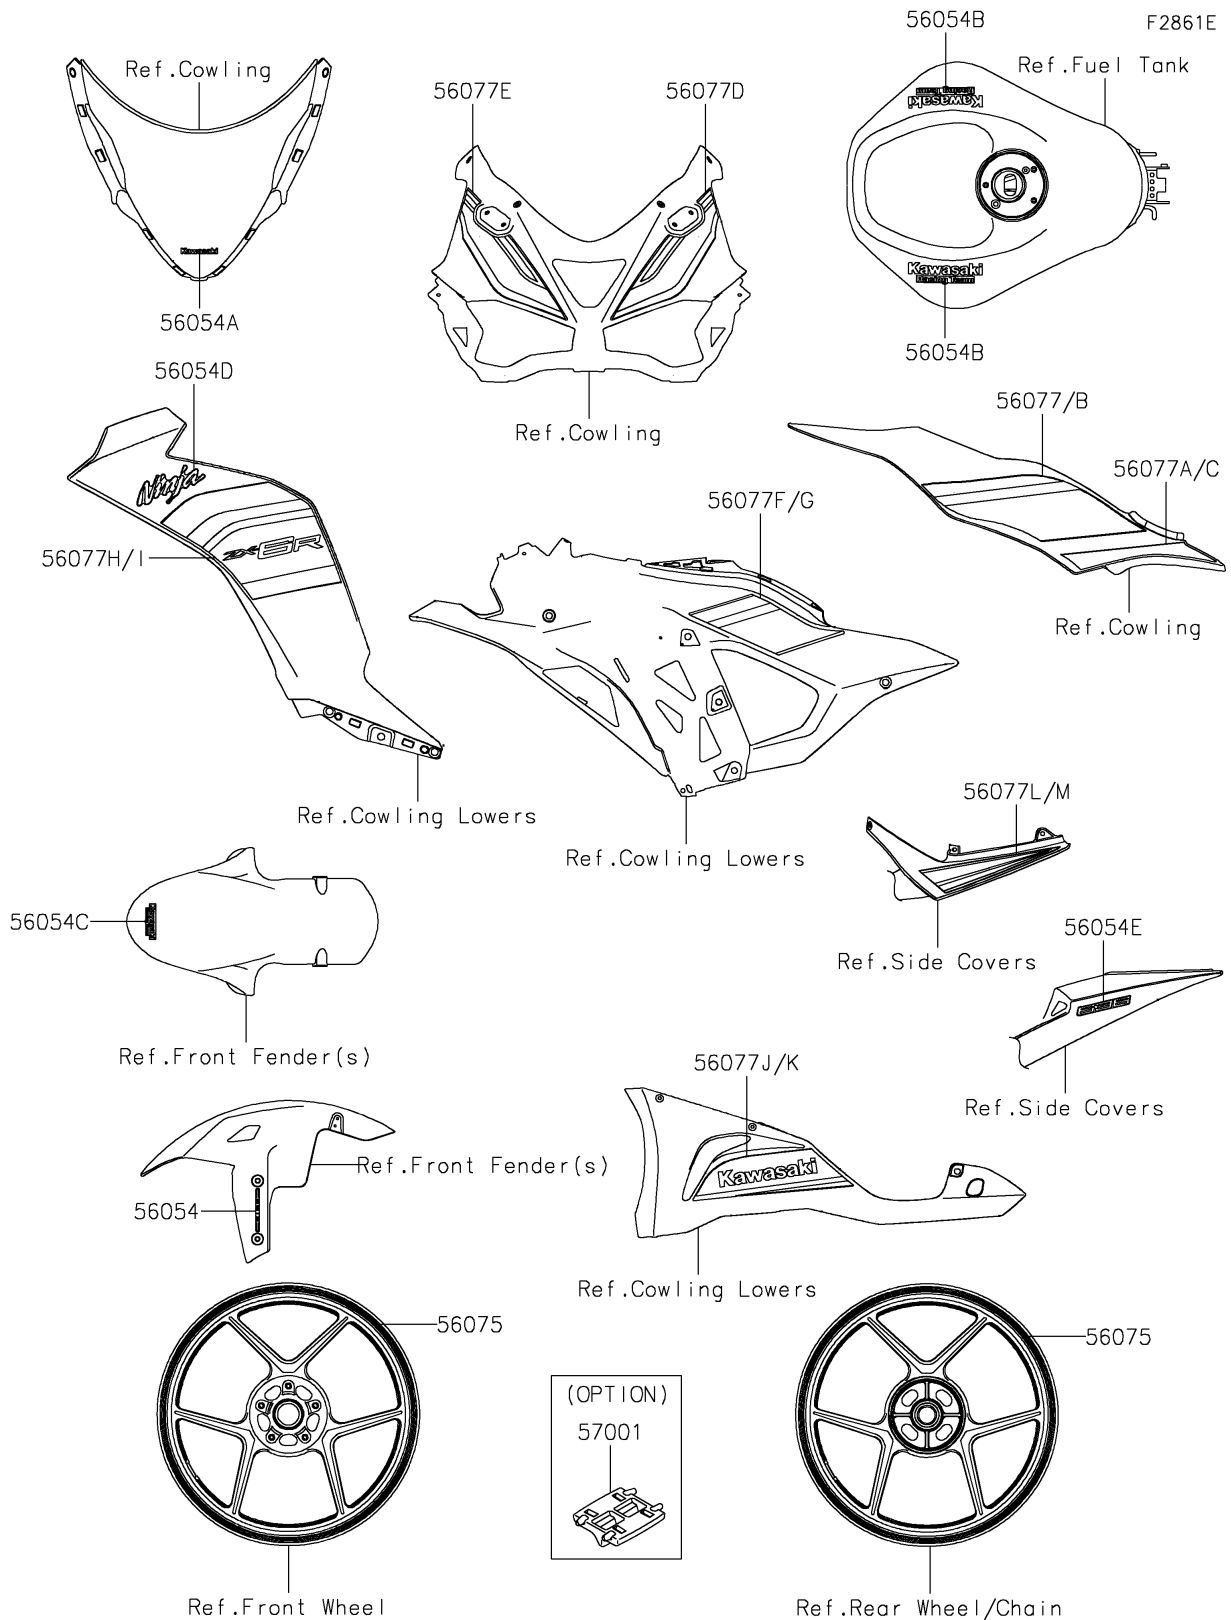

2025 NINJA® ZX™-6R ABS

PARTS DIAGRAM

Decals(Green)(JSFAN/JSFAL)

2025 NINJA® ZX™-6R ABS

PARTS LIST

Decals(Green)(JSFAN/JSFAL)

ITEM NAME	PART NUMBER	QUANTITY
MARK,FR FENDER,KIBS (Ref # 56054)	56054-0919	2
MARK,WINDSHIELD,KAWASAKI (Ref # 56054A)	56054-2509	1
MARK,FUEL TANK,KRT (Ref # 56054B)	56054-2820	2
MARK,FR FENDER,KRT (Ref # 56054C)	56054-2821	1
MARK,SIDE COWL.,NINJA (Ref # 56054D)	56054-4299	2
MARK,TAIL COVER,636 (Ref # 56054E)	56054-4300	2
PATTERN,WHEEL,GRN/BLK,6X1079 (Ref # 56075)	56075-1693	4
PATTERN,SIDE COVER,LH,UPP (Ref # 56077)	56077-2338	1
PATTERN,SIDE COVER,LH,LWR (Ref # 56077A)	56077-2339	1
PATTERN,SIDE COVER,RH,UPP (Ref # 56077B)	56077-2340	1
PATTERN,SIDE COVER,RH,LWR (Ref # 56077C)	56077-2341	1
PATTERN,UPP COWL.,LH (Ref # 56077D)	56077-2342	1
PATTERN,UPP COWL.,RH (Ref # 56077E)	56077-2343	1
PATTERN,SIDE COWL.,LH (Ref # 56077F)	56077-2344	1
PATTERN,SIDE COWL.,RH (Ref # 56077G)	56077-2345	1
PATTERN,SIDE COVER,LH,OUTER (Ref # 56077H)	56077-2346	1
PATTERN,SIDE COVER,RH,OUTER (Ref # 56077I)	56077-2347	1
PATTERN,LWR COWL.,LH (Ref # 56077J)	56077-2348	1
PATTERN,LWR COWL.,RH (Ref # 56077K)	56077-2349	1
PATTERN,TAIL COVER,LH (Ref # 56077L)	56077-2350	1
PATTERN,TAIL COVER,RH (Ref # 56077M)	56077-2351	1
RIM STRIPE APPLICATOR (Ref # 57001)	57001-1752	AR