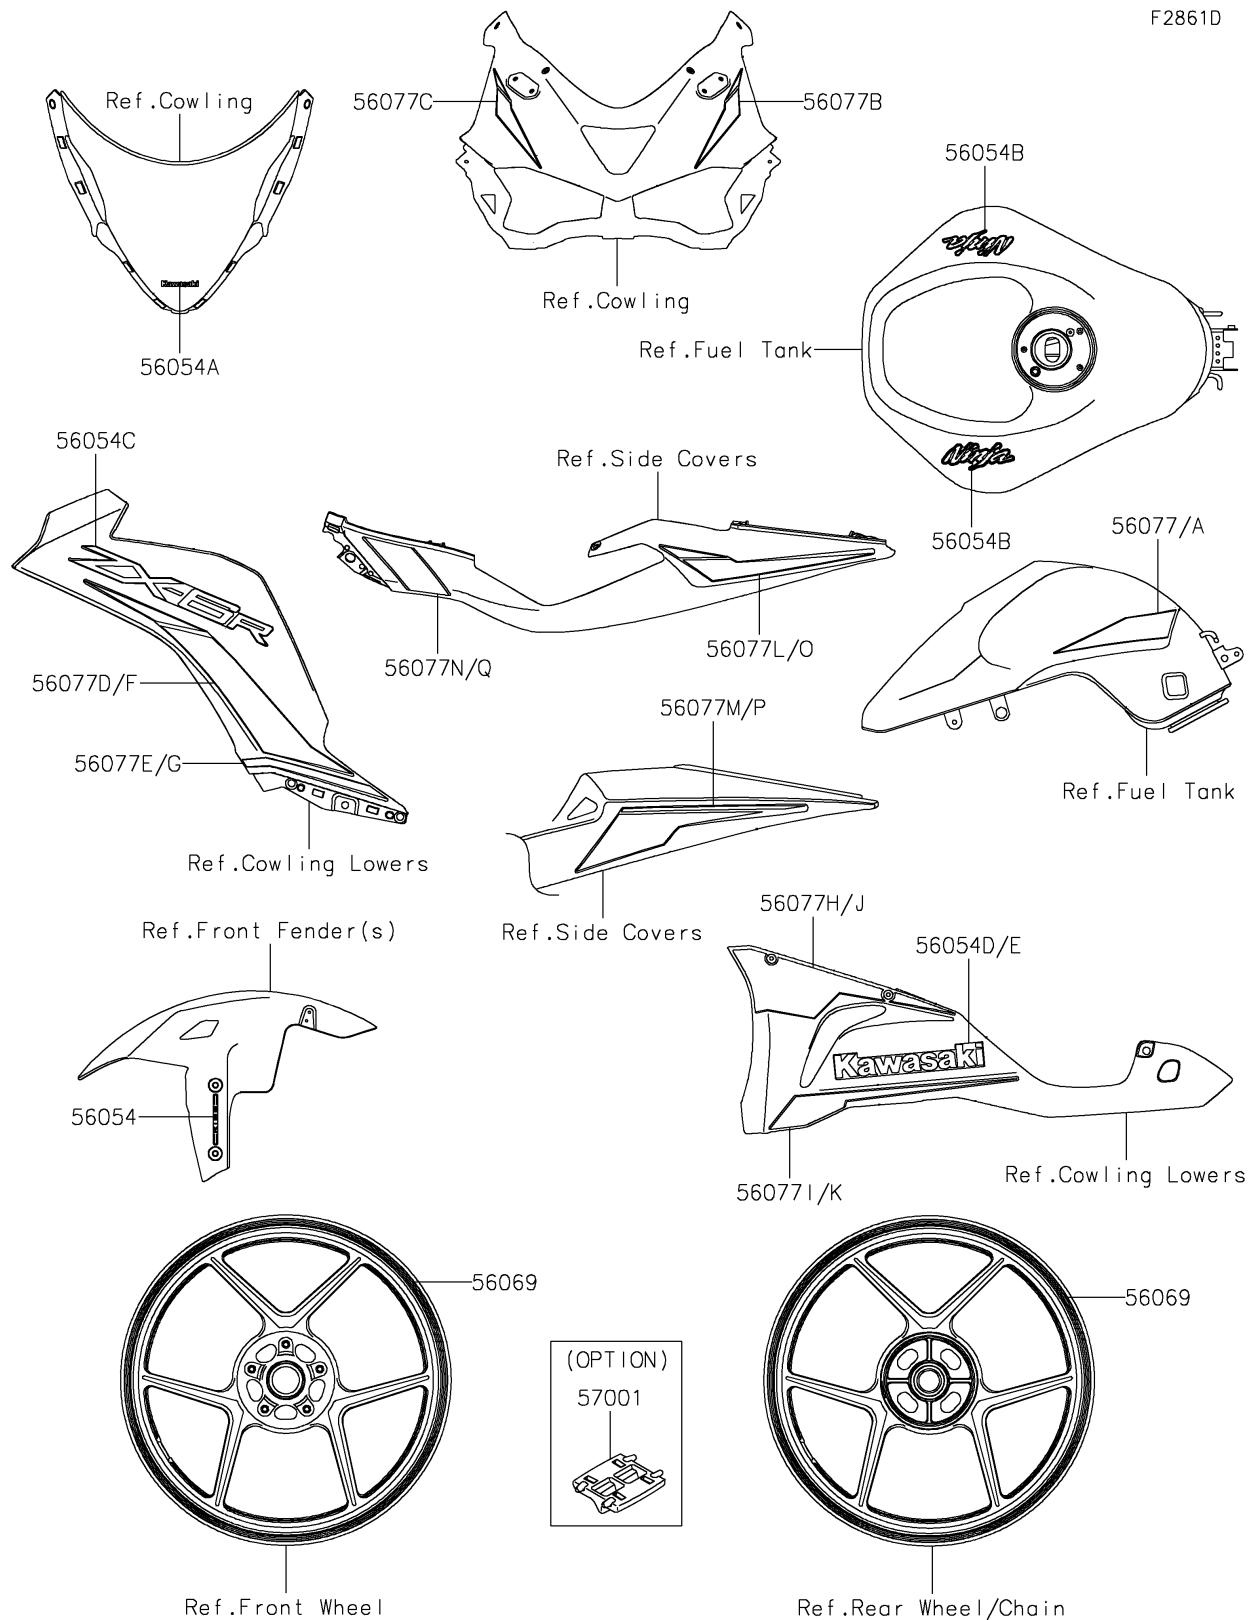

2025 NINJA® ZX™-6R ABS

PARTS DIAGRAM

Decals(Ebony)(JSFAN/JSFAL)

F2861D

2025 NINJA® ZX™-6R ABS

PARTS LIST

Decals(Ebony)(JSFAN/JSFAL)

ITEM NAME	PART NUMBER	QUANTITY
MARK,FR FENDER,KIBS (Ref # 56054)	56054-0721	2
MARK,WINDSHIELD,KAWASAKI (Ref # 56054A)	56054-2509	1
MARK,FUEL TANK,NINJA (Ref # 56054B)	56054-4295	2
MARK,SIDE COWL.,ZX-6R (Ref # 56054C)	56054-4296	2
MARK,LWR COWL.,LH,KAWASAKI (Ref # 56054D)	56054-4297	1
MARK (Ref # 56054E)	56054-4298	1
PATTERN,WHEEL,GREEN,4X1353 (Ref # 56069)	56069-0103	4
PATTERN,FUEL TANK,LH (Ref # 56077)	56077-2320	1
PATTERN,FUEL TANK,RH (Ref # 56077A)	56077-2321	1
PATTERN,UPP COWL.,LH (Ref # 56077B)	56077-2322	1
PATTERN,UPP COWL.,RH (Ref # 56077C)	56077-2323	1
PATTERN,SIDE COWL.,LH,UPP (Ref # 56077D)	56077-2324	1
PATTERN,SIDE COWL.,LH,LWR (Ref # 56077E)	56077-2325	1
PATTERN,SIDE COWL.,RH,UPP (Ref # 56077F)	56077-2326	1
PATTERN,SIDE COWL.,RH,LWR (Ref # 56077G)	56077-2327	1
PATTERN,LWR COWL.,LH,UPP (Ref # 56077H)	56077-2328	1
PATTERN,LWR COWL.,LH,LWR (Ref # 56077I)	56077-2329	1
PATTERN,LWR COWL.,RH,UPP (Ref # 56077J)	56077-2330	1
PATTERN,LWR COWL.,RH,LWR (Ref # 56077K)	56077-2331	1
PATTERN,TAIL COVER,LH,UPP (Ref # 56077L)	56077-2332	1
PATTERN,TAIL COVER,LH,LWR (Ref # 56077M)	56077-2333	1
PATTERN,TAIL COVER,LH,FR (Ref # 56077N)	56077-2334	1
PATTERN,TAIL COVER,RH,UPP (Ref # 56077O)	56077-2335	1
PATTERN,TAIL COVER,RH,LWR (Ref # 56077P)	56077-2336	1
PATTERN,TAIL COVER,RH,FR (Ref # 56077Q)	56077-2337	1
RIM STRIPE APPLICATOR (Ref # 57001)	57001-1752	AR