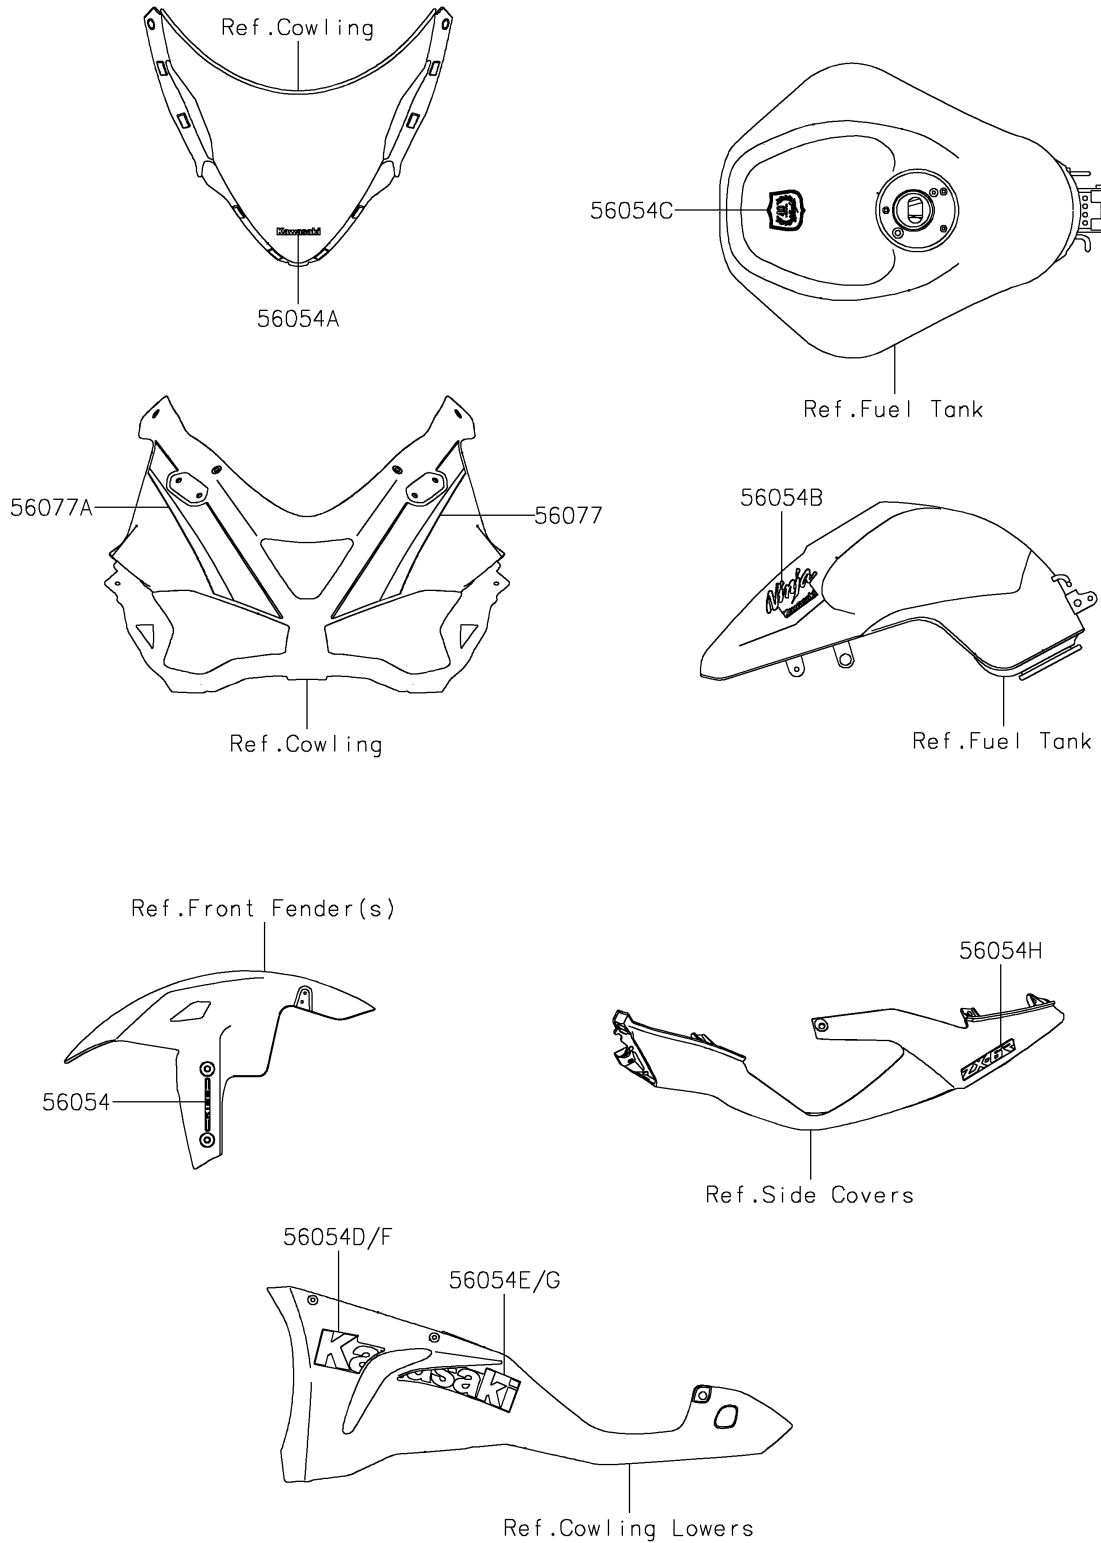

2024 Ninja ZX-6R ABS

PARTS DIAGRAM

Decals(Green)(JRFBN/JRFBL)

F2861C

2024 Ninja ZX-6R ABS

PARTS LIST

Decals(Green)(JRFBN/JRFBL)

ITEM NAME

PART NUMBER

QUANTITY
