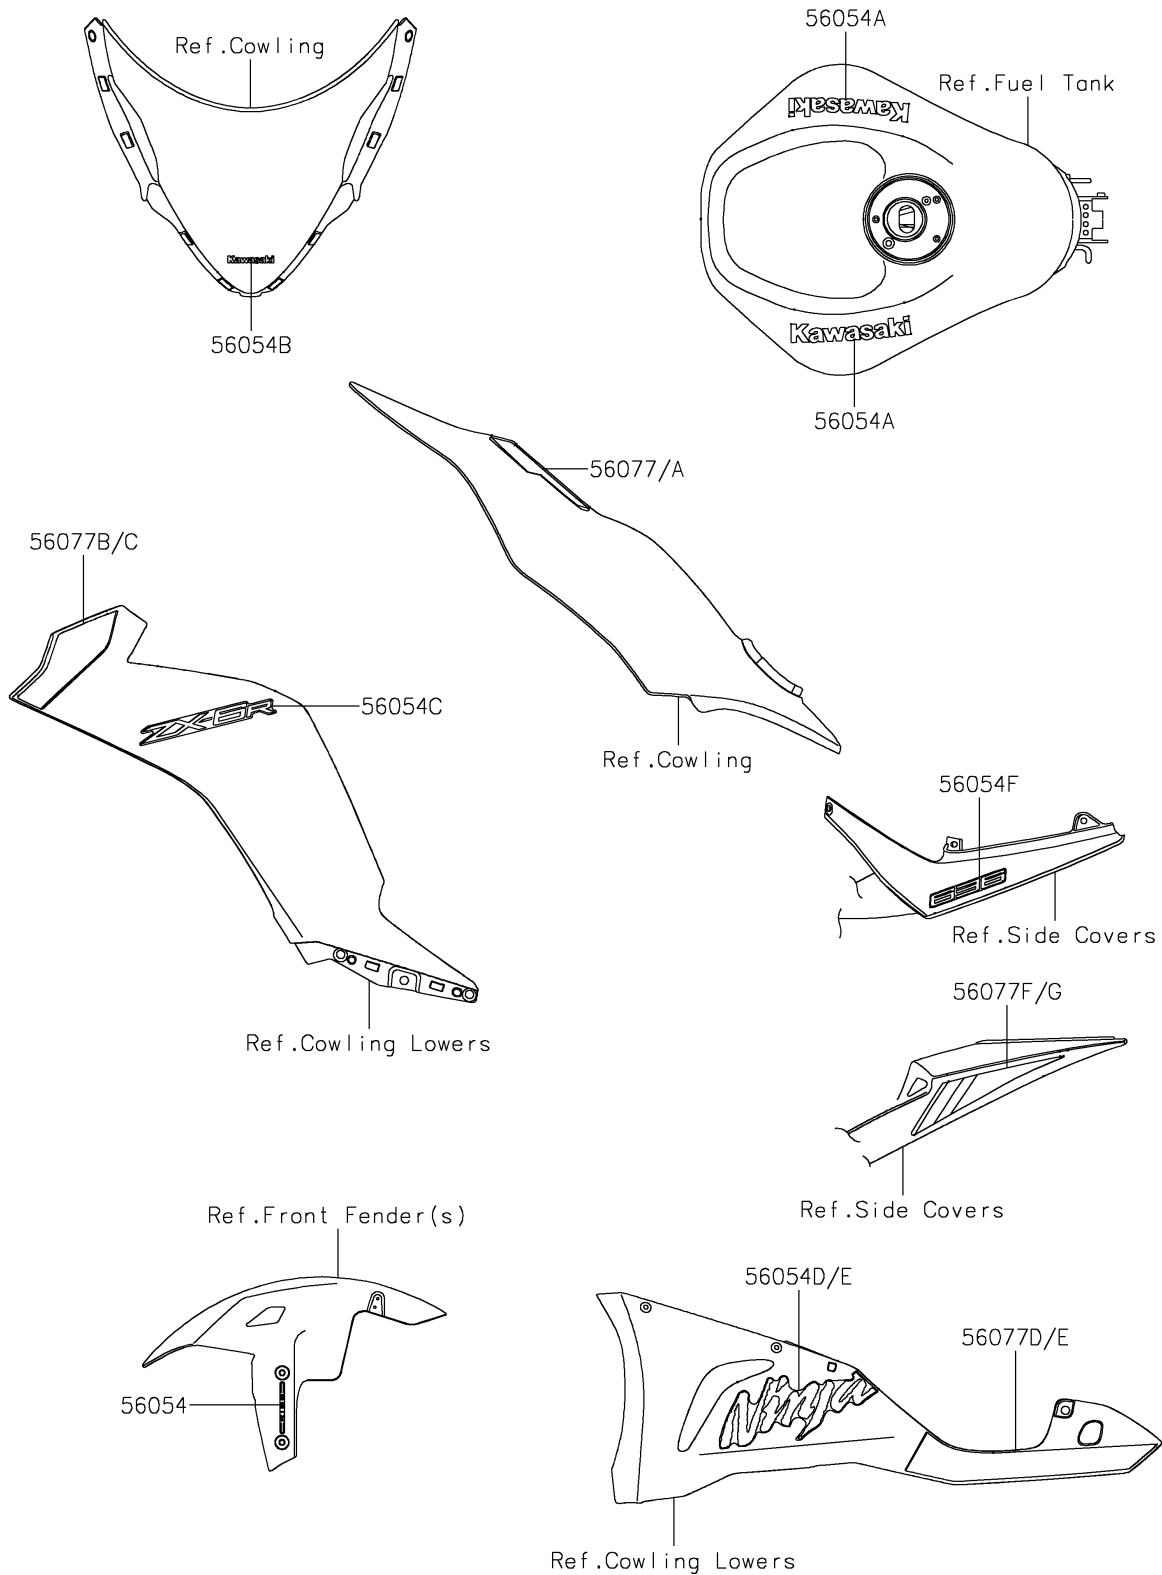

2025 Ninja ZX-6R ABS

PARTS DIAGRAM

Decals(White)(JRFAN/JRFAL/JSFAN/JSFAL)

F2861B

2025 Ninja ZX-6R ABS

PARTS LIST

Decals(White)(JRFAN/JRFAL/JSFAN/JSFAL)

ITEM NAME	PART NUMBER	QUANTITY
MARK,FR FENDER,KIBS (Ref # 56054)	56054-0721	2
MARK,FUEL TANK,KAWASAKI (Ref # 56054A)	56054-2424	2
MARK,WINDSHIELD,KAWASAKI (Ref # 56054B)	56054-2509	1
MARK,SIDE COWL.,ZX-6R (Ref # 56054C)	56054-3987	2
MARK,LWR COWL.,LH,NINJA (Ref # 56054D)	56054-3988	1
MARK,LWR COWL.,RH,NINJA (Ref # 56054E)	56054-3989	1
MARK,TAIL COVER,636 (Ref # 56054F)	56054-3990	2
PATTERN,SIDE COVER,LH (Ref # 56077)	56077-0513	1
PATTERN,SIDE COVER,RH (Ref # 56077A)	56077-0514	1
PATTERN,SIDE COWL.,LH,OUTER (Ref # 56077B)	56077-0517	1
PATTERN,SIDE COWL.,RH,OUTER (Ref # 56077C)	56077-0518	1
PATTERN,LWR COWL.,LH (Ref # 56077D)	56077-0519	1
PATTERN,LWR COWL.,RH (Ref # 56077E)	56077-0520	1
PATTERN,TAIL COVER,LH (Ref # 56077F)	56077-0521	1
PATTERN,TAIL COVER,RH (Ref # 56077G)	56077-0522	1