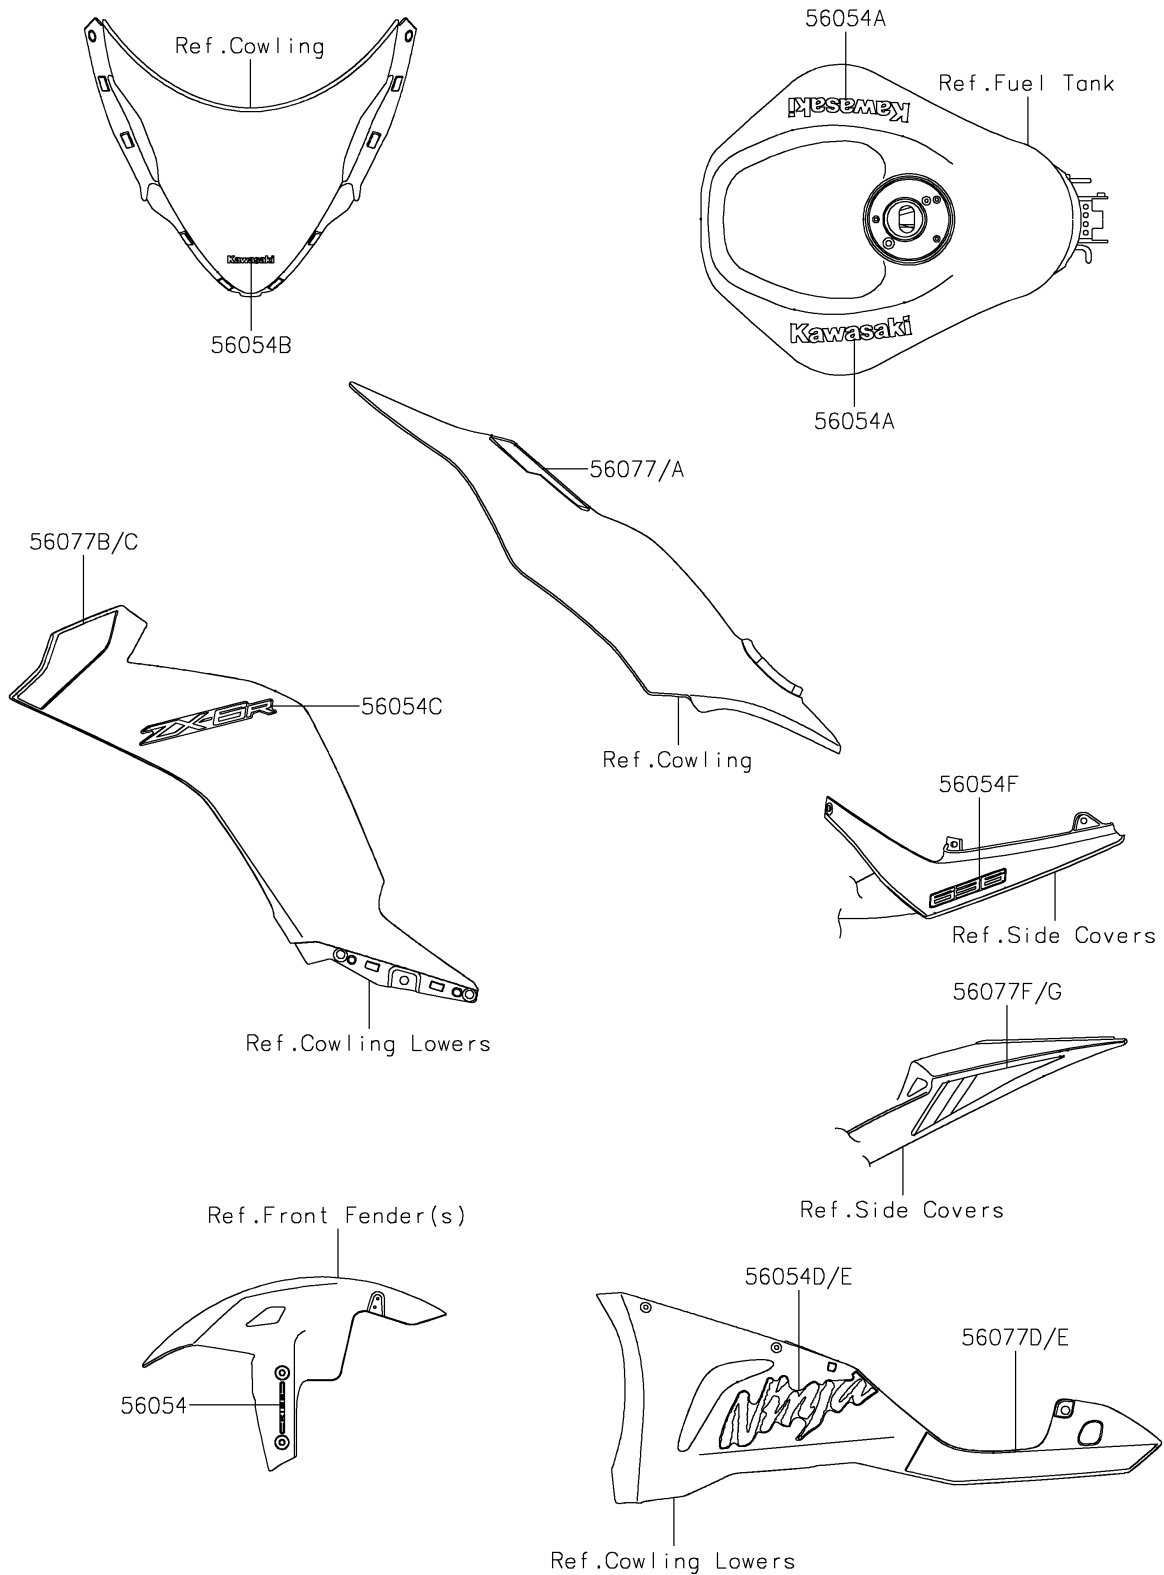

# 2024 Ninja ZX-6R ABS

## PARTS DIAGRAM

Decals(White)(JRFAN/JRFAL/JSFAN/JSFAL)

F2861B

## PARTS LIST

Decals(White)(JRFAN/JRFAL/JSFAN/JSFAL)

**ITEM NAME**

**PART NUMBER**

**QUANTITY**

---