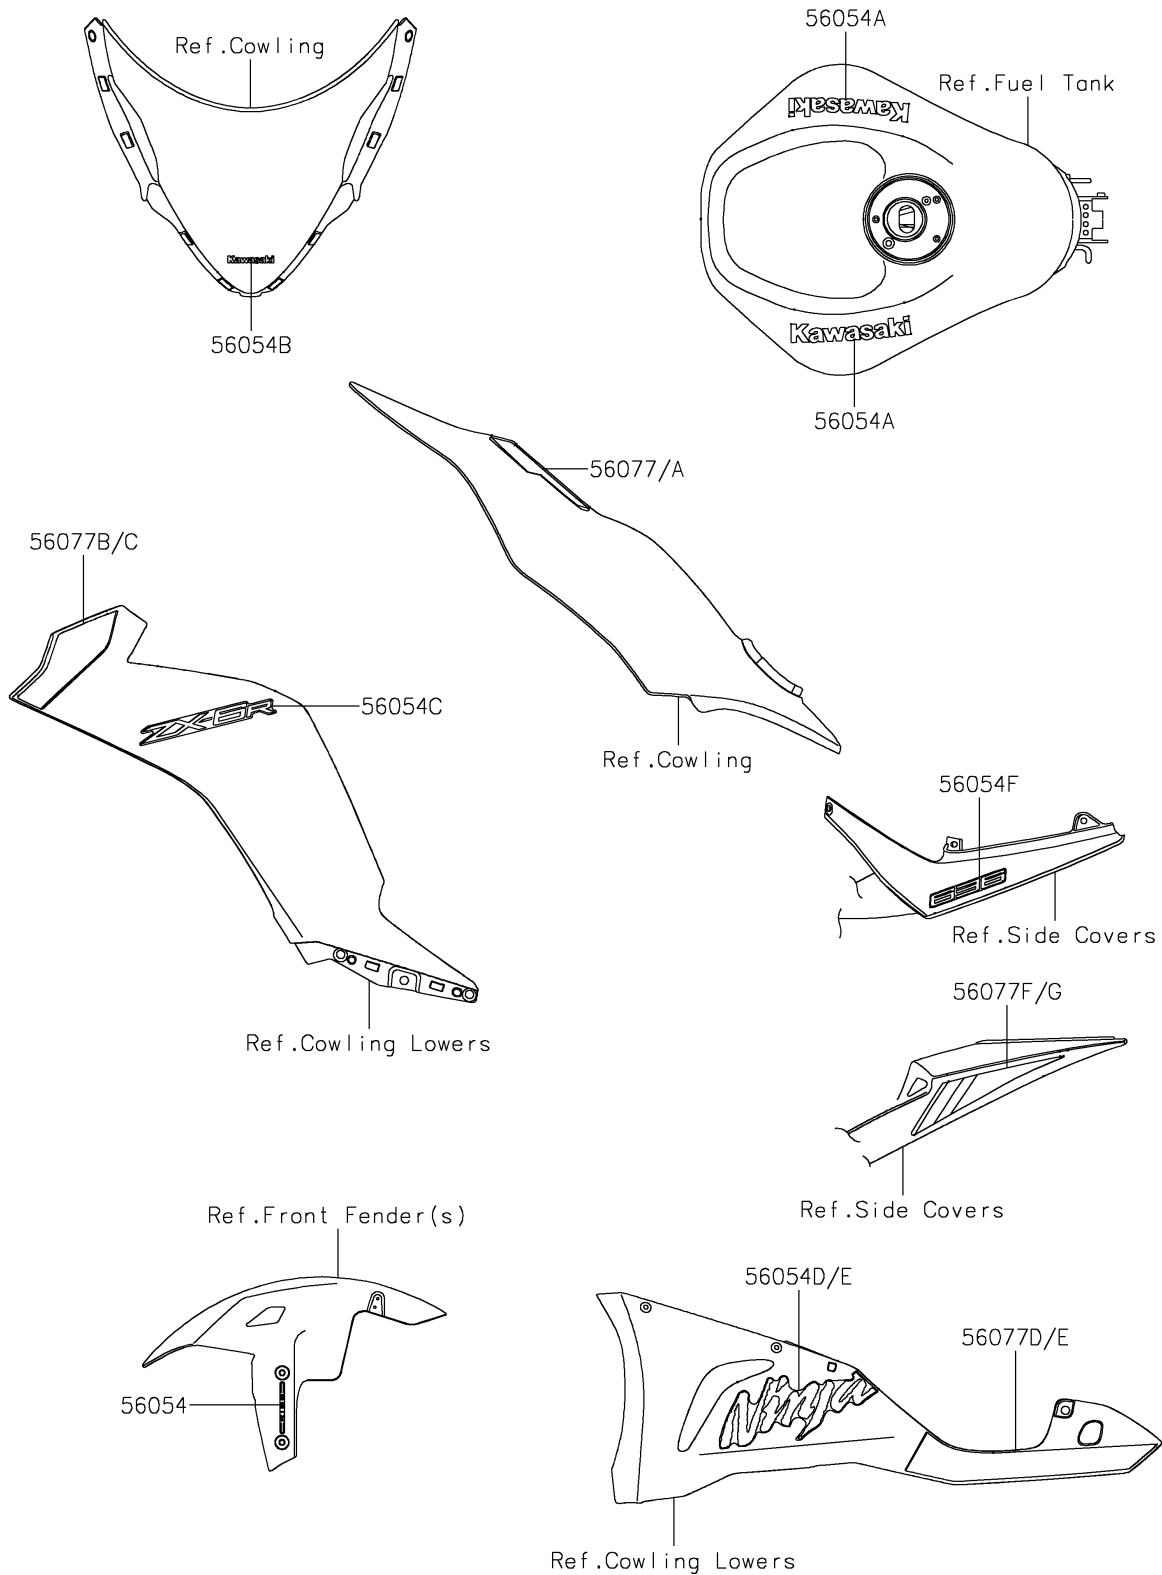

2024 Ninja® ZX-6R ABS

PARTS DIAGRAM

Decals(White)(JRFAN/JRFAL/JSFAN/JSFAL)

F2861B

2024 Ninja® ZX-6R ABS

PARTS LIST

Decals(White)(JRFAN/JRFAL/JSFAN/JSFAL)

ITEM NAME

PART NUMBER

QUANTITY
