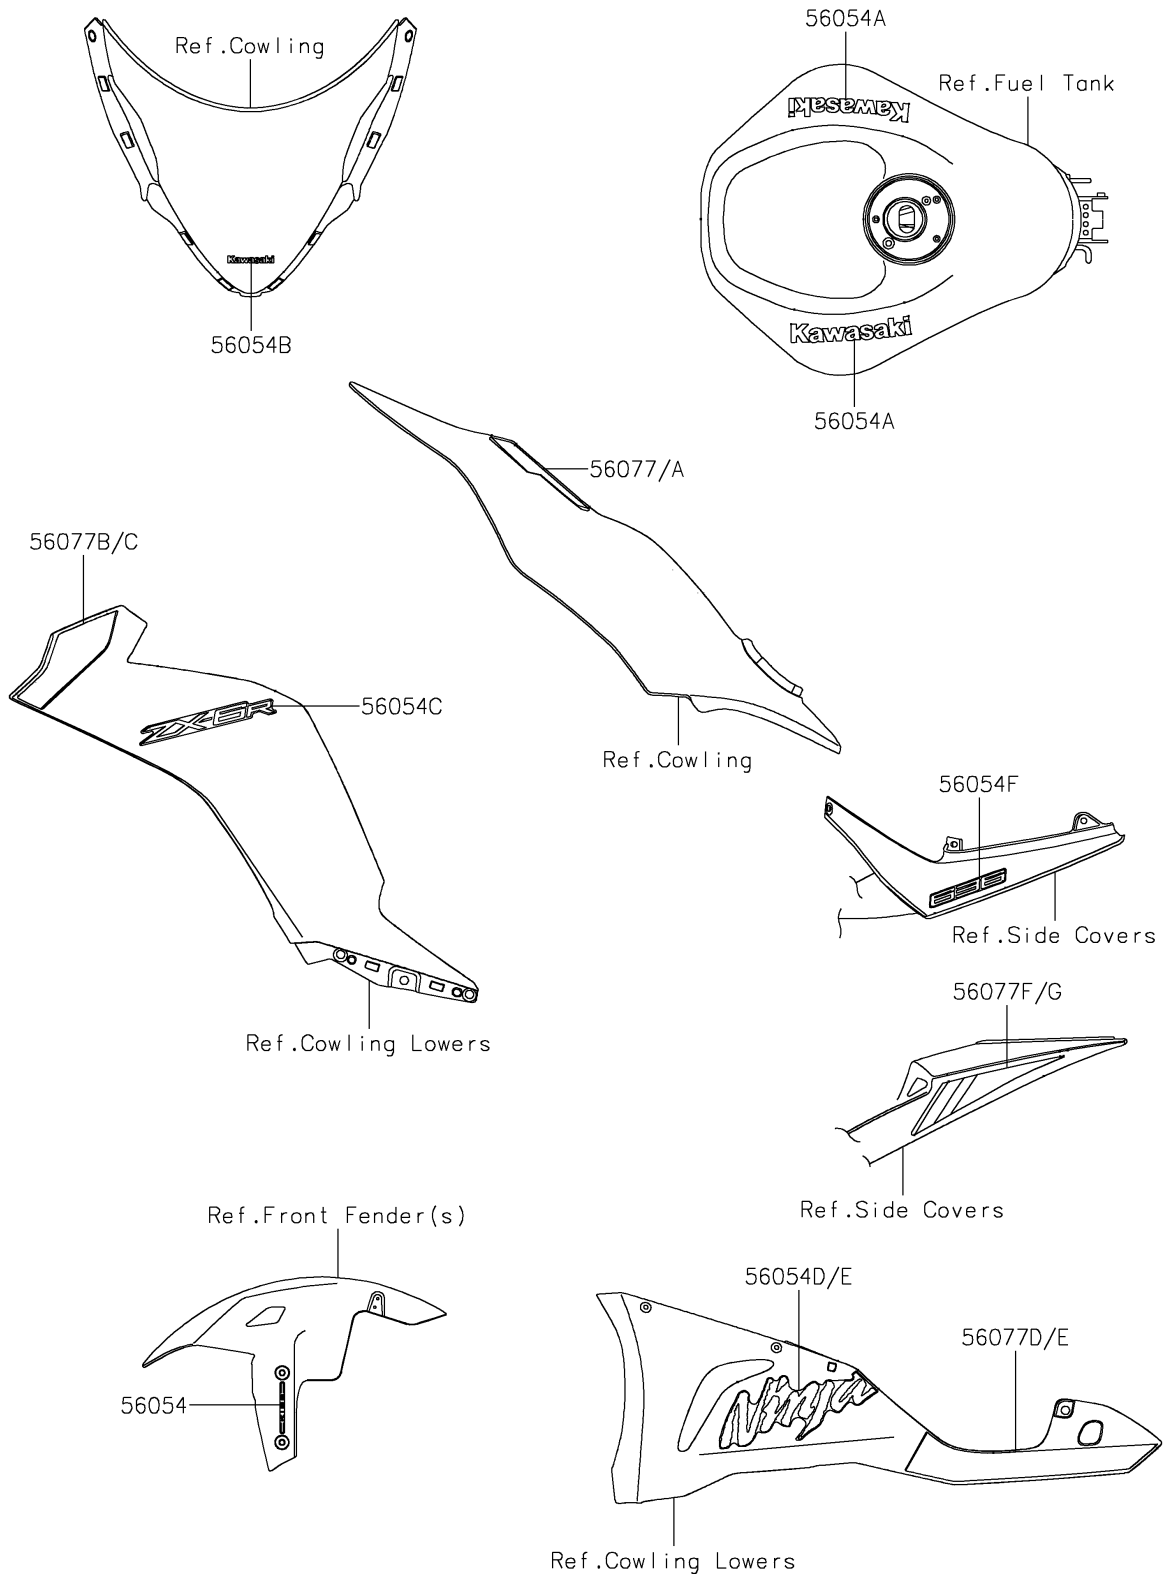

2025 Ninja ZX-6R ABS

PARTS DIAGRAM

Decals(White)(JRFAN/JRFAL/JSFAN/JSFAL)

F2861B

2025 Ninja ZX-6R ABS

PARTS LIST

Decals(White)(JRFAN/JRFAL/JSFAN/JSFAL)

ITEM NAME	PART NUMBER	QUANTITY
MARK,FR FENDER,KIBS (Ref # 56054)	56054-0721	2
MARK,FUEL TANK,KAWASAKI (Ref # 56054A)	56054-2424	2
MARK,WINDSHIELD,KAWASAKI (Ref # 56054B)	56054-2509	1
MARK,SIDE COWL.,ZX-6R (Ref # 56054C)	56054-3987	2
MARK,LWR COWL.,LH,NINJA (Ref # 56054D)	56054-3988	1
MARK,LWR COWL.,RH,NINJA (Ref # 56054E)	56054-3989	1
MARK,TAIL COVER,636 (Ref # 56054F)	56054-3990	2
PATTERN,SIDE COVER,LH (Ref # 56077)	56077-0513	1
PATTERN,SIDE COVER,RH (Ref # 56077A)	56077-0514	1
PATTERN,SIDE COWL.,LH,OUTER (Ref # 56077B)	56077-0517	1
PATTERN,SIDE COWL.,RH,OUTER (Ref # 56077C)	56077-0518	1
PATTERN,LWR COWL.,LH (Ref # 56077D)	56077-0519	1
PATTERN,LWR COWL.,RH (Ref # 56077E)	56077-0520	1
PATTERN,TAIL COVER,LH (Ref # 56077F)	56077-0521	1
PATTERN,TAIL COVER,RH (Ref # 56077G)	56077-0522	1