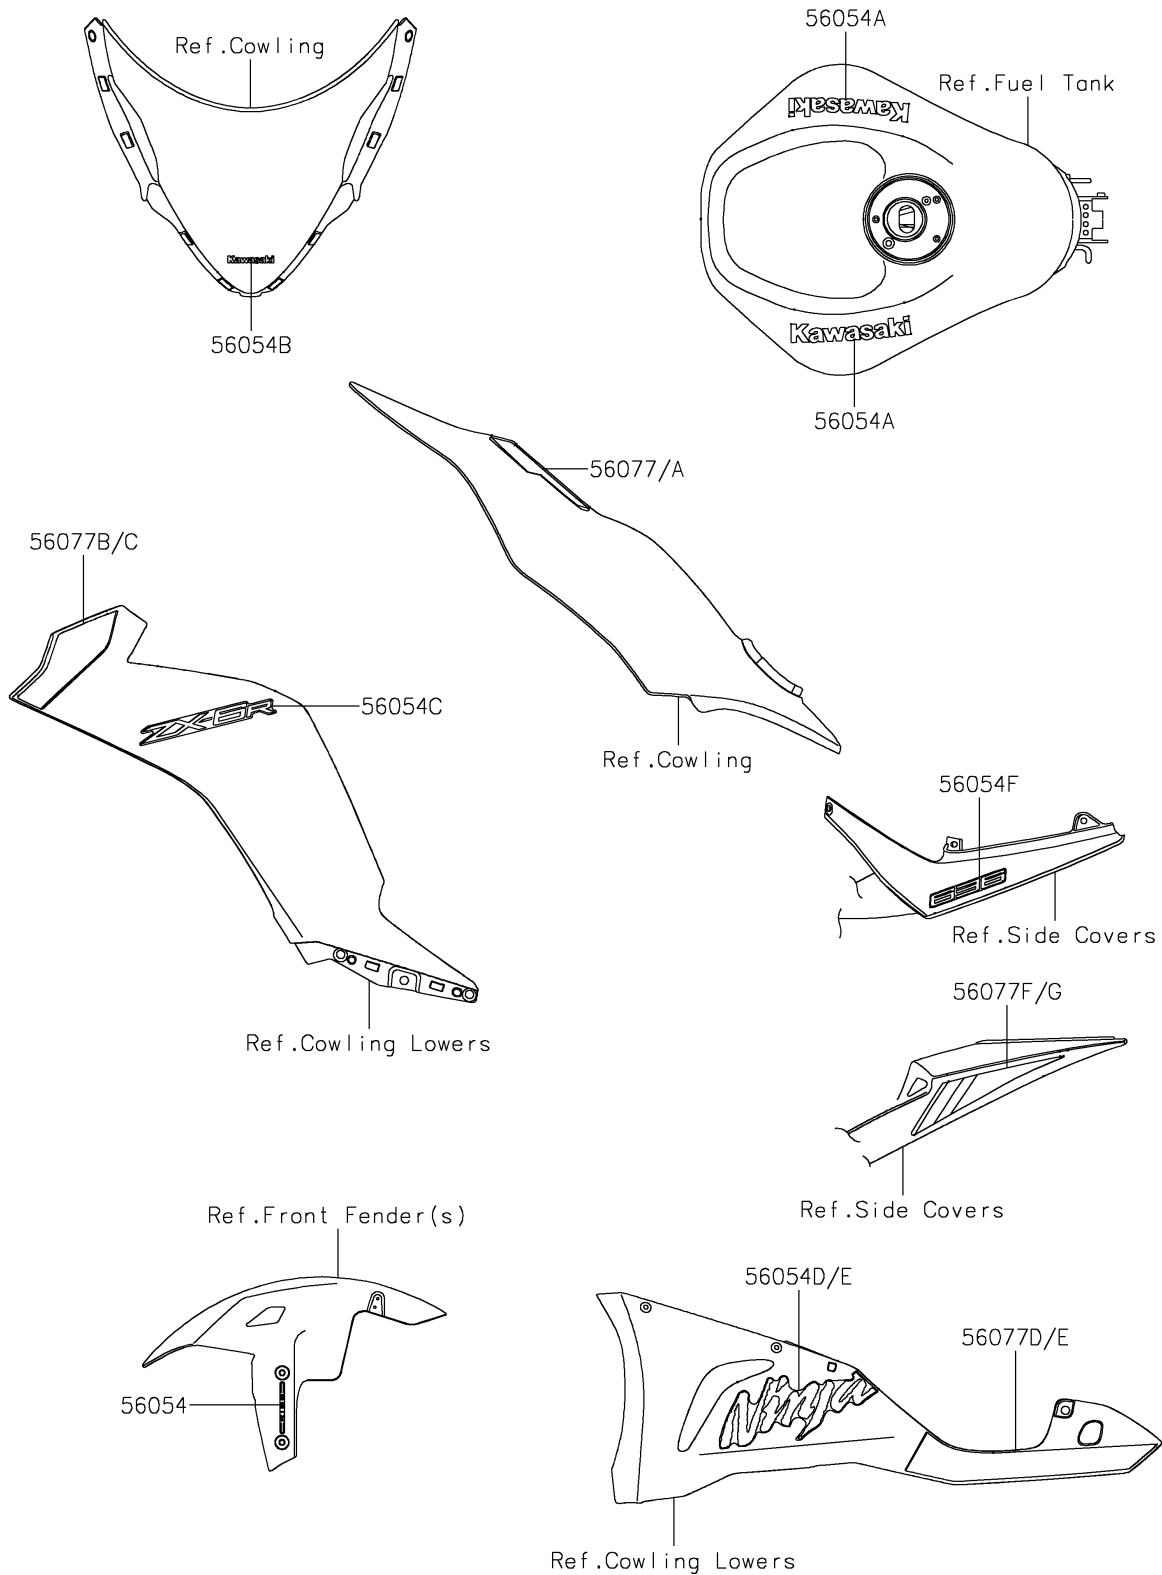

2025 NINJA® ZX™-6R ABS

PARTS DIAGRAM

Decals(White)(JRFAN/JRFAL/JSFAN/JSFAL)

F2861B

2025 NINJA® ZX™-6R ABS

PARTS LIST

Decals(White)(JRFAN/JRFAL/JSFAN/JSFAL)

ITEM NAME	PART NUMBER	QUANTITY
MARK,FR FENDER,KIBS (Ref # 56054)	56054-0721	2
MARK,FUEL TANK,KAWASAKI (Ref # 56054A)	56054-2424	2
MARK,WINDSHIELD,KAWASAKI (Ref # 56054B)	56054-2509	1
MARK,SIDE COWL.,ZX-6R (Ref # 56054C)	56054-3987	2
MARK,LWR COWL.,LH,NINJA (Ref # 56054D)	56054-3988	1
MARK,LWR COWL.,RH,NINJA (Ref # 56054E)	56054-3989	1
MARK,TAIL COVER,636 (Ref # 56054F)	56054-3990	2
PATTERN,SIDE COVER,LH (Ref # 56077)	56077-0513	1
PATTERN,SIDE COVER,RH (Ref # 56077A)	56077-0514	1
PATTERN,SIDE COWL.,LH,OUTER (Ref # 56077B)	56077-0517	1
PATTERN,SIDE COWL.,RH,OUTER (Ref # 56077C)	56077-0518	1
PATTERN,LWR COWL.,LH (Ref # 56077D)	56077-0519	1
PATTERN,LWR COWL.,RH (Ref # 56077E)	56077-0520	1
PATTERN,TAIL COVER,LH (Ref # 56077F)	56077-0521	1
PATTERN,TAIL COVER,RH (Ref # 56077G)	56077-0522	1