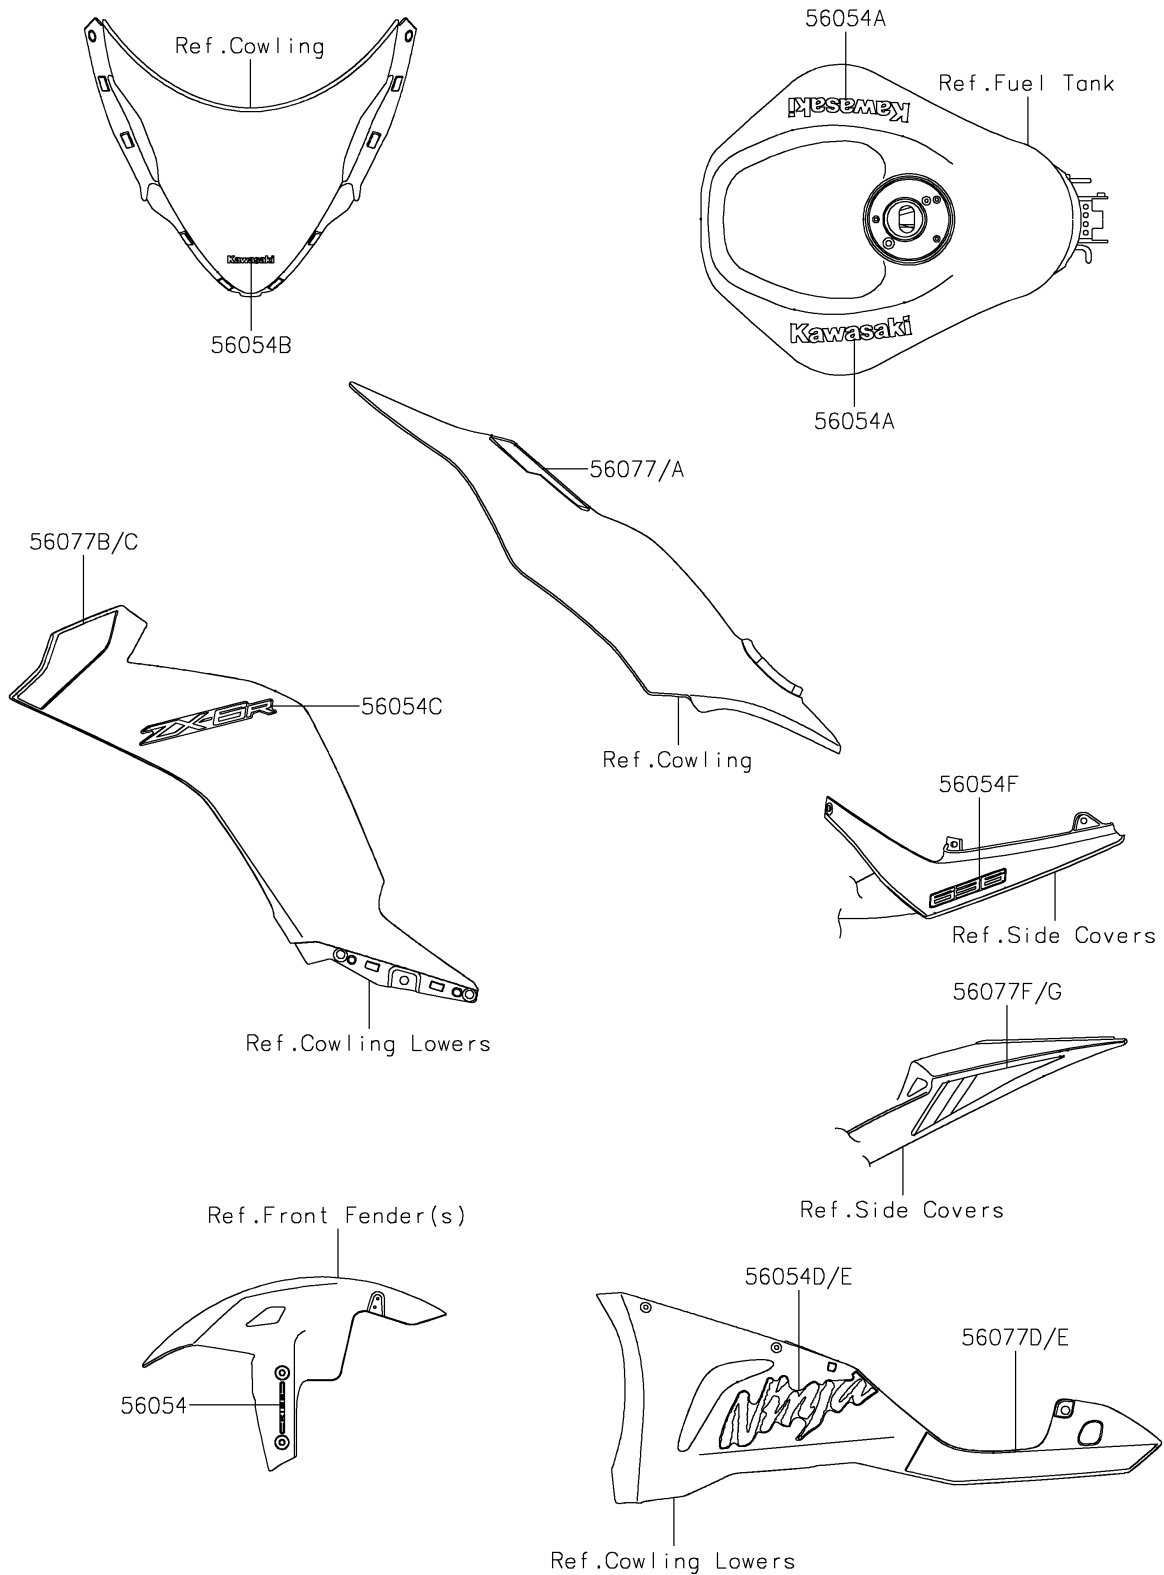

# 2024 Ninja ZX-6R ABS

## PARTS DIAGRAM

Decals(White)(JRFAN/JRFAL/JSFAN/JSFAL)

F2861B

## PARTS LIST

Decals(White)(JRFAN/JRFAL/JSFAN/JSFAL)

ITEM NAME	PART NUMBER	QUANTITY
MARK,FR FENDER,KIBS (Ref # 56054)	56054-0721	2
MARK,FUEL TANK,KAWASAKI (Ref # 56054A)	56054-2424	2
MARK,WINDSHIELD,KAWASAKI (Ref # 56054B)	56054-2509	1
MARK,SIDE COWL.,ZX-6R (Ref # 56054C)	56054-3987	2
MARK,LWR COWL.,LH,NINJA (Ref # 56054D)	56054-3988	1
MARK,LWR COWL.,RH,NINJA (Ref # 56054E)	56054-3989	1
MARK,TAIL COVER,636 (Ref # 56054F)	56054-3990	2
PATTERN,SIDE COVER,LH (Ref # 56077)	56077-0513	1
PATTERN,SIDE COVER,RH (Ref # 56077A)	56077-0514	1
PATTERN,SIDE COWL.,LH,OUTER (Ref # 56077B)	56077-0517	1
PATTERN,SIDE COWL.,RH,OUTER (Ref # 56077C)	56077-0518	1
PATTERN,LWR COWL.,LH (Ref # 56077D)	56077-0519	1
PATTERN,LWR COWL.,RH (Ref # 56077E)	56077-0520	1
PATTERN,TAIL COVER,LH (Ref # 56077F)	56077-0521	1
PATTERN,TAIL COVER,RH (Ref # 56077G)	56077-0522	1