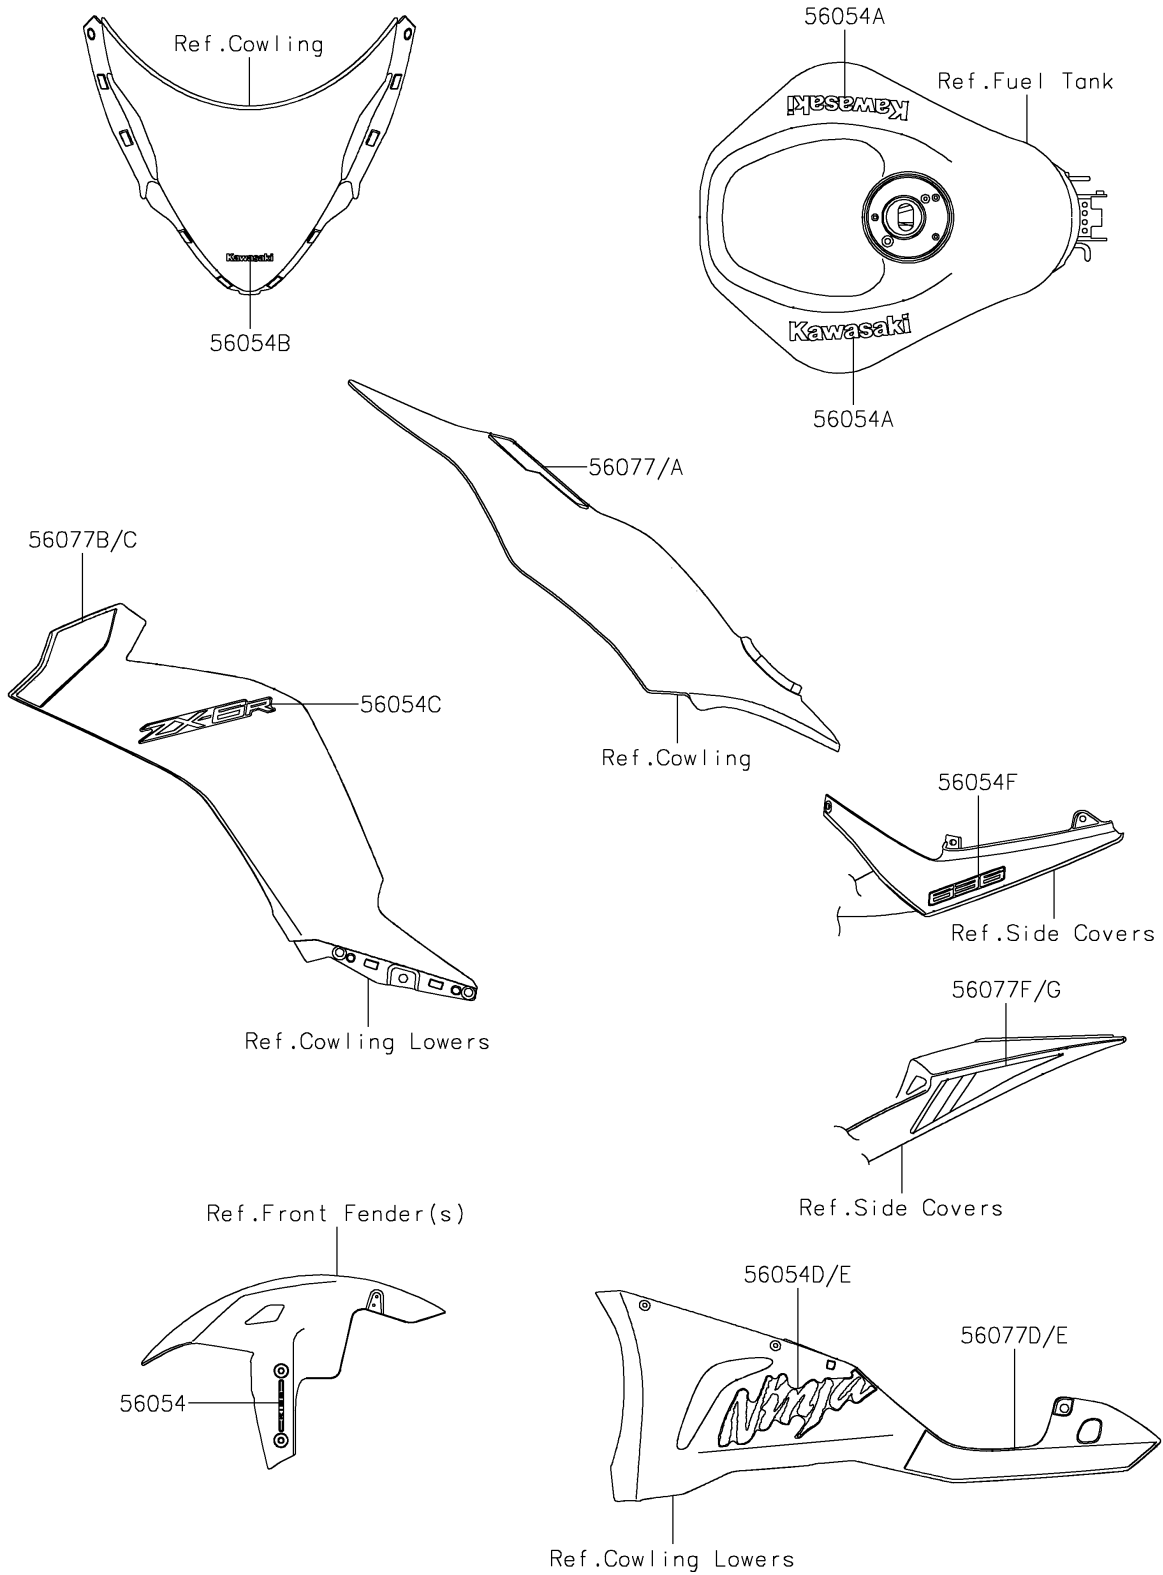

## PARTS DIAGRAM

Decals(White)(JRFAN/JRFAL/JSFAN/JSFAL)

F2861B

## PARTS LIST

Decals(White)(JRFAN/JRFAL/JSFAN/JSFAL)

ITEM NAME	PART NUMBER	QUANTITY
MARK,FR FENDER,KIBS (Ref # 56054)	56054-0721	2
MARK,FUEL TANK,KAWASAKI (Ref # 56054A)	56054-2424	2
MARK,WINDSHIELD,KAWASAKI (Ref # 56054B)	56054-2509	1
MARK,SIDE COWL.,ZX-6R (Ref # 56054C)	56054-3987	2
MARK,LWR COWL.,LH,NINJA (Ref # 56054D)	56054-3988	1
MARK,LWR COWL.,RH,NINJA (Ref # 56054E)	56054-3989	1
MARK,TAIL COVER,636 (Ref # 56054F)	56054-3990	2
PATTERN,SIDE COVER,LH (Ref # 56077)	56077-0513	1
PATTERN,SIDE COVER,RH (Ref # 56077A)	56077-0514	1
PATTERN,SIDE COWL.,LH,OUTER (Ref # 56077B)	56077-0517	1
PATTERN,SIDE COWL.,RH,OUTER (Ref # 56077C)	56077-0518	1
PATTERN,LWR COWL.,LH (Ref # 56077D)	56077-0519	1
PATTERN,LWR COWL.,RH (Ref # 56077E)	56077-0520	1
PATTERN,TAIL COVER,LH (Ref # 56077F)	56077-0521	1
PATTERN,TAIL COVER,RH (Ref # 56077G)	56077-0522	1