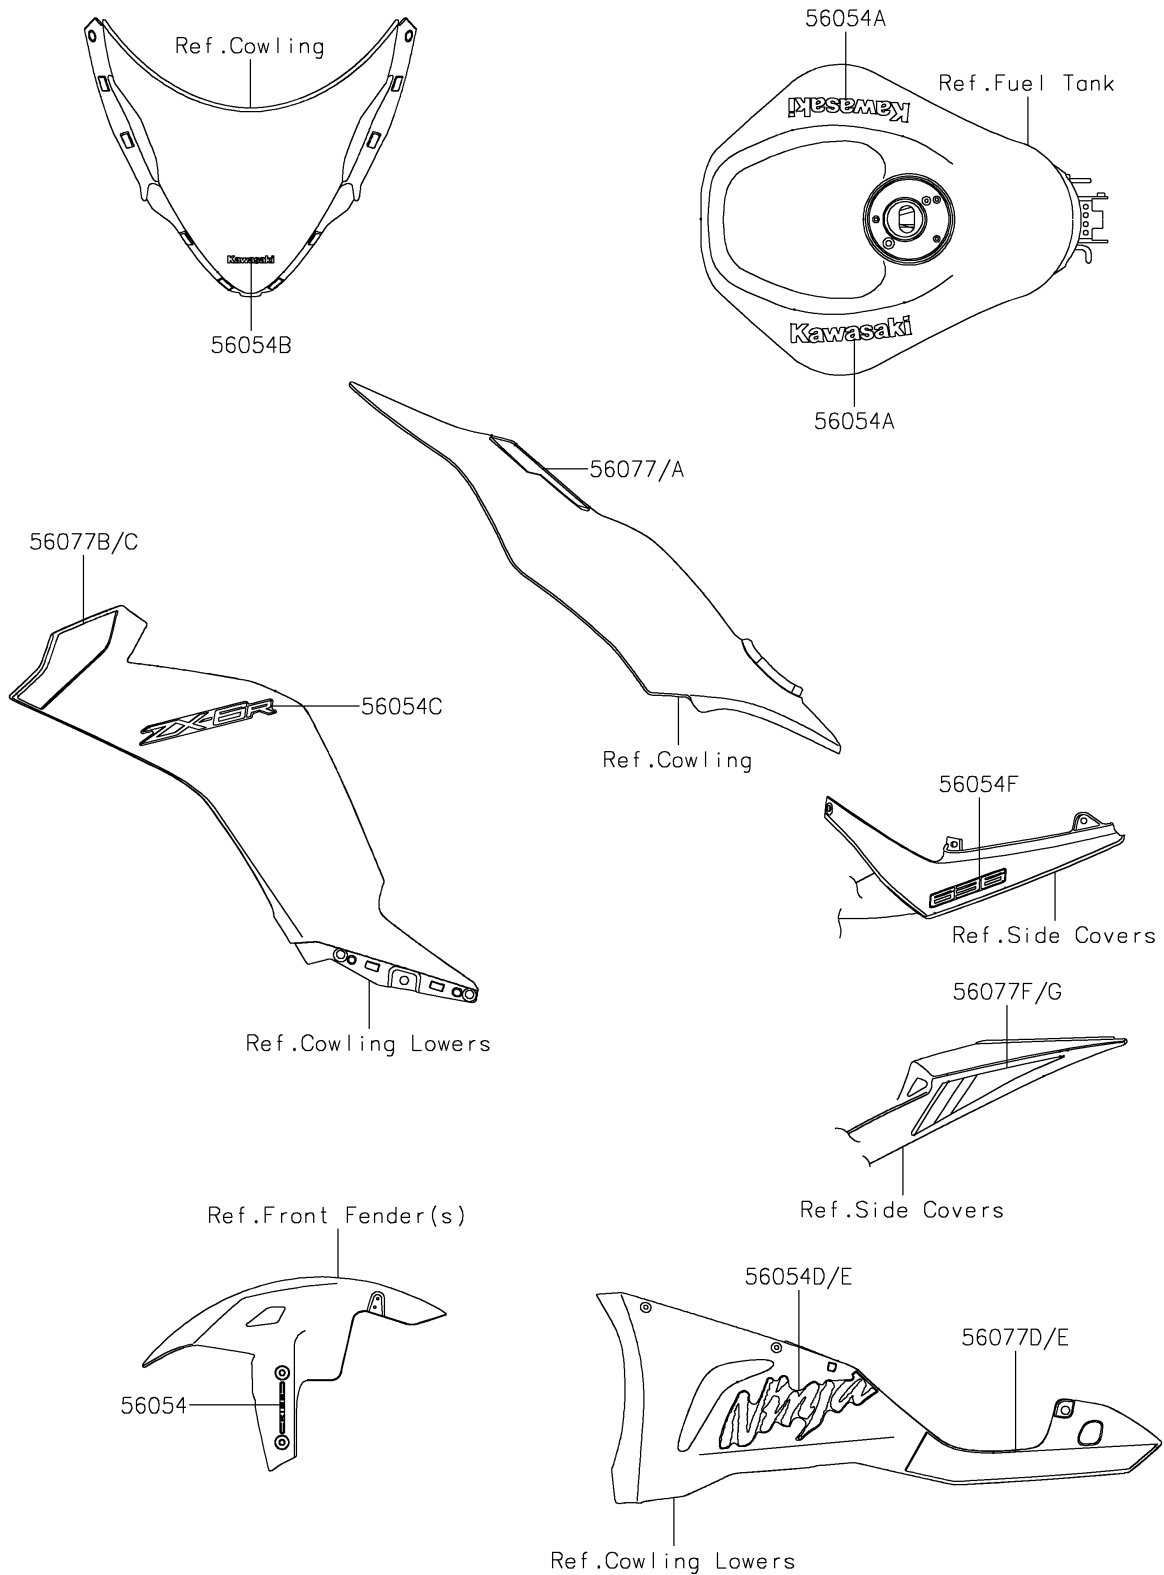

2024 Ninja® ZX-6R ABS

PARTS DIAGRAM

Decals(White)(JRFAN/JRFAL/JSFAN/JSFAL)

F2861B

2024 Ninja® ZX-6R ABS

PARTS LIST

Decals(White)(JRFAN/JRFAL/JSFAN/JSFAL)

Kawasaki
Let the Good Times Roll®

ITEM NAME	PART NUMBER	QUANTITY
MARK,FR FENDER,KIBS (Ref # 56054)	56054-0721	2
MARK,FUEL TANK,KAWASAKI (Ref # 56054A)	56054-2424	2
MARK,WINDSHIELD,KAWASAKI (Ref # 56054B)	56054-2509	1
MARK,SIDE COWL.,ZX-6R (Ref # 56054C)	56054-3987	2
MARK,LWR COWL.,LH,NINJA (Ref # 56054D)	56054-3988	1
MARK,LWR COWL.,RH,NINJA (Ref # 56054E)	56054-3989	1
MARK,TAIL COVER,636 (Ref # 56054F)	56054-3990	2
PATTERN,SIDE COVER,LH (Ref # 56077)	56077-0513	1
PATTERN,SIDE COVER,RH (Ref # 56077A)	56077-0514	1
PATTERN,SIDE COWL.,LH,OUTER (Ref # 56077B)	56077-0517	1
PATTERN,SIDE COWL.,RH,OUTER (Ref # 56077C)	56077-0518	1
PATTERN,LWR COWL.,LH (Ref # 56077D)	56077-0519	1
PATTERN,LWR COWL.,RH (Ref # 56077E)	56077-0520	1
PATTERN,TAIL COVER,LH (Ref # 56077F)	56077-0521	1
PATTERN,TAIL COVER,RH (Ref # 56077G)	56077-0522	1