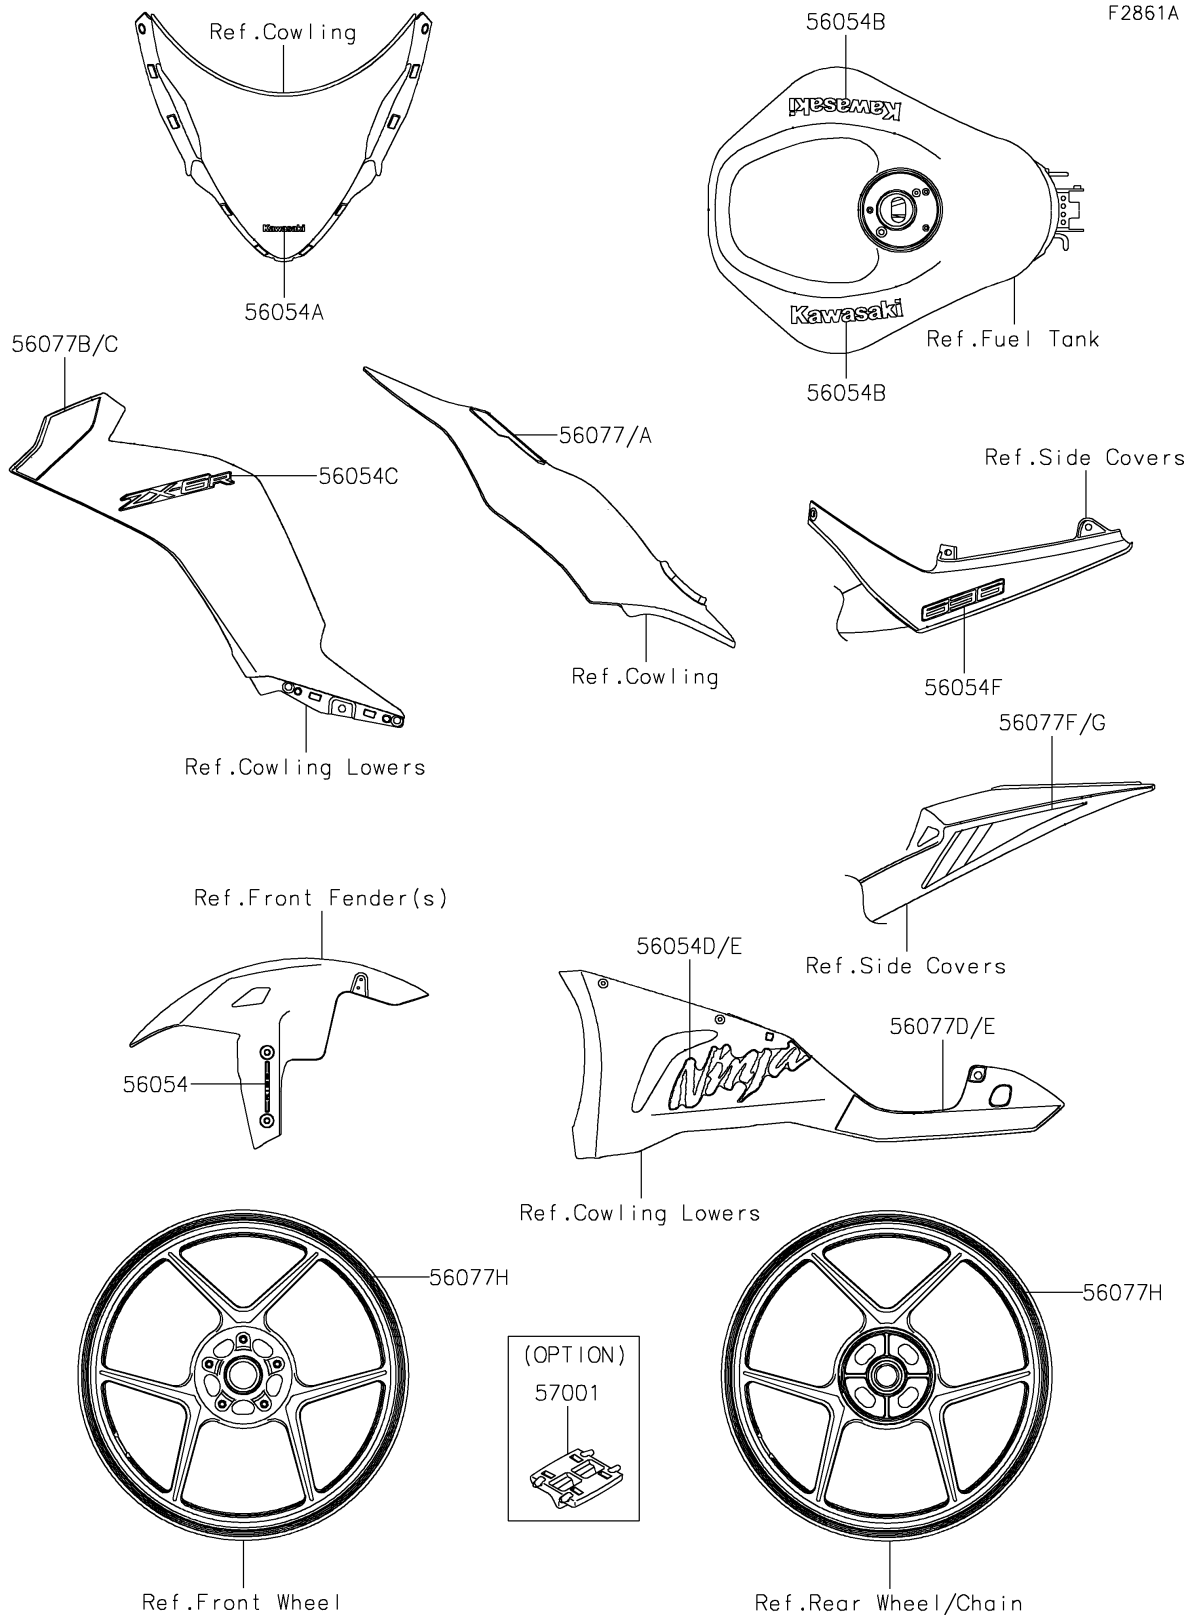

2024 Ninja® ZX-6R ABS

PARTS DIAGRAM

Decals(Black)(JRFAN/JRFAL)

2024 Ninja® ZX-6R ABS

PARTS LIST

Decals(Black)(JRFAN/JRFAL)

ITEM NAME

PART NUMBER

QUANTITY
