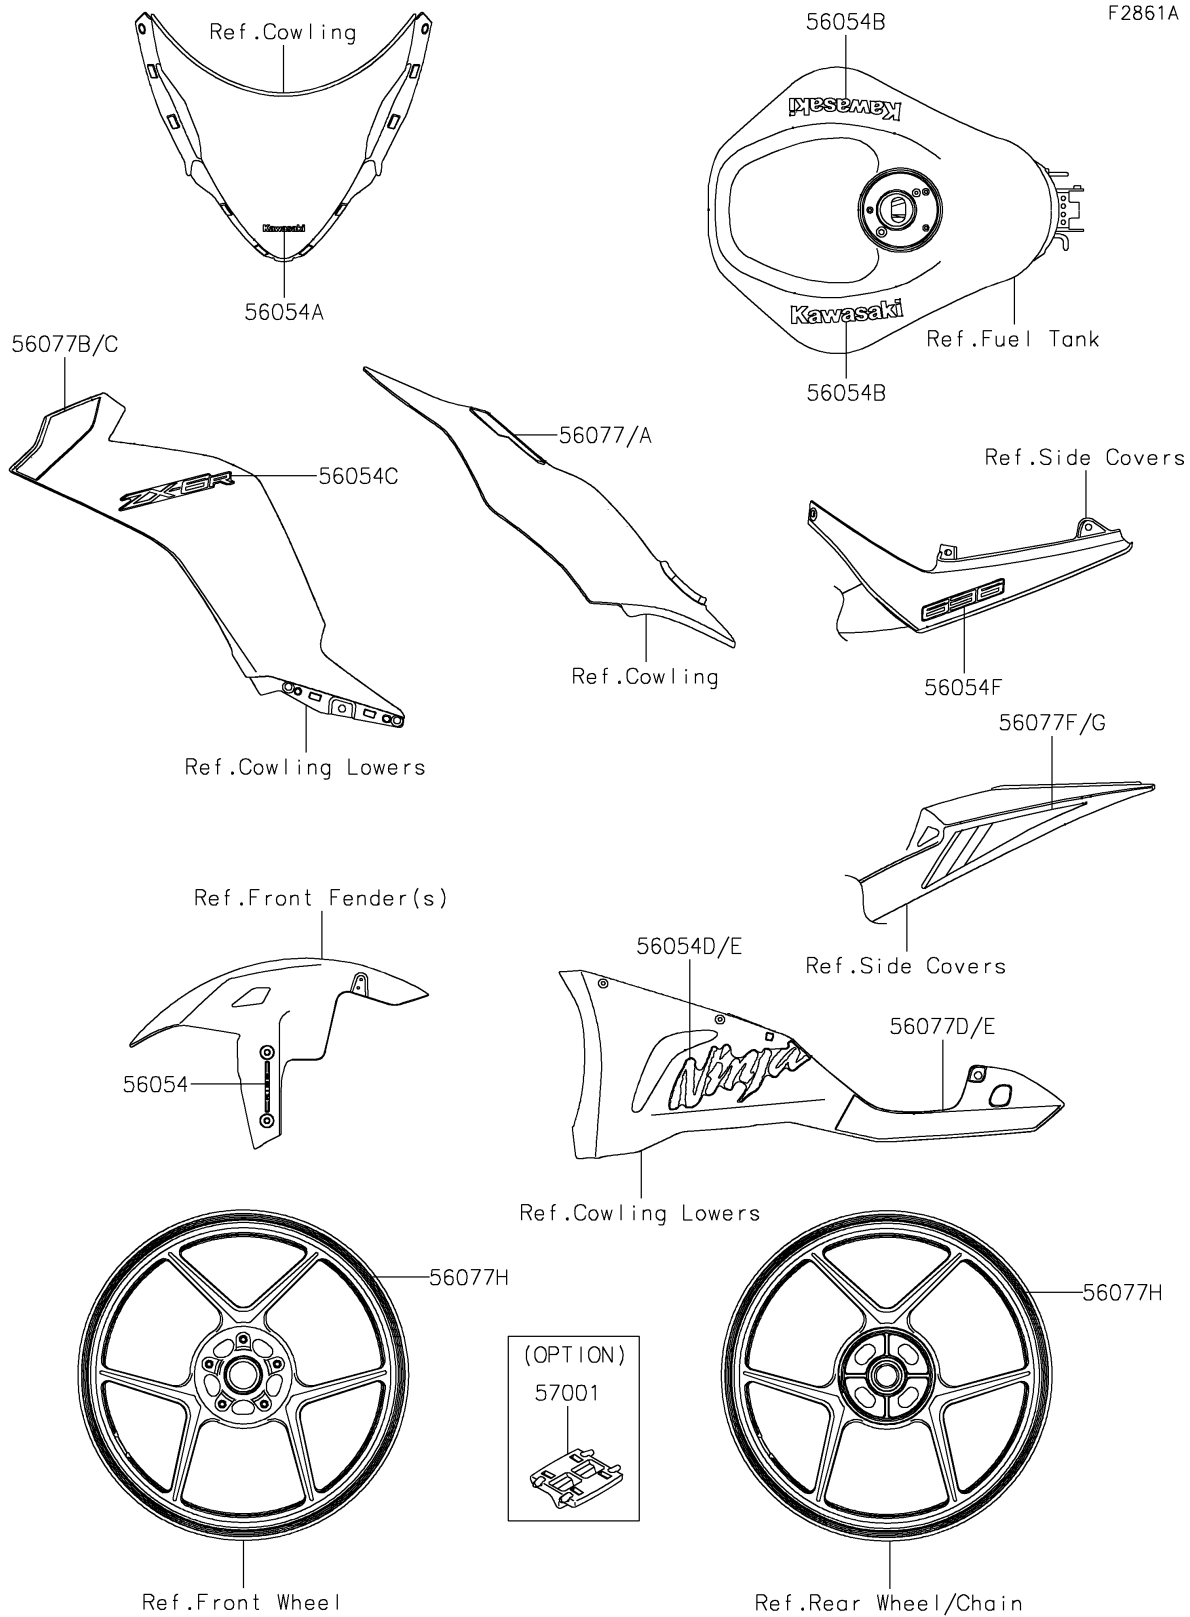

2024 Ninja ZX-6R ABS

PARTS DIAGRAM

Decals(Black)(JRFAN/JRFAL)

2024 Ninja ZX-6R ABS

PARTS LIST

Decals(Black)(JRFAN/JRFAL)

ITEM NAME	PART NUMBER	QUANTITY
MARK,FR FENDER,KIBS (Ref # 56054)	56054-2504	2
MARK,WINDSHIELD,KAWASAKI (Ref # 56054A)	56054-2509	1
MARK,FUEL TANK,KAWASAKI (Ref # 56054B)	56054-3982	2
MARK,SIDE COWL.,ZX-6R (Ref # 56054C)	56054-3983	2
MARK,LWR COWL.,LH,NINJA (Ref # 56054D)	56054-3984	1
MARK,LWR COWL.,RH,NINJA (Ref # 56054E)	56054-3985	1
MARK,TAIL COVER,636 (Ref # 56054F)	56054-3986	2
PATTERN,SIDE COVER,LH (Ref # 56077)	56077-0503	1
PATTERN,SIDE COVER,RH (Ref # 56077A)	56077-0504	1
PATTERN,SIDE COWL.,LH,OUTER (Ref # 56077B)	56077-0507	1
PATTERN,SIDE COWL.,RH,OUTER (Ref # 56077C)	56077-0508	1
PATTERN,LWR COWL.,LH (Ref # 56077D)	56077-0509	1
PATTERN,LWR COWL.,RH (Ref # 56077E)	56077-0510	1
PATTERN,TAIL COVER,LH (Ref # 56077F)	56077-0511	1
PATTERN,TAIL COVER,RH (Ref # 56077G)	56077-0512	1
PATTERN,WHEEL,SIL/BLK,4X1350 (Ref # 56077H)	56077-0524	4
RIM STRIPE APPLICATOR (Ref # 57001)	57001-1752	AR