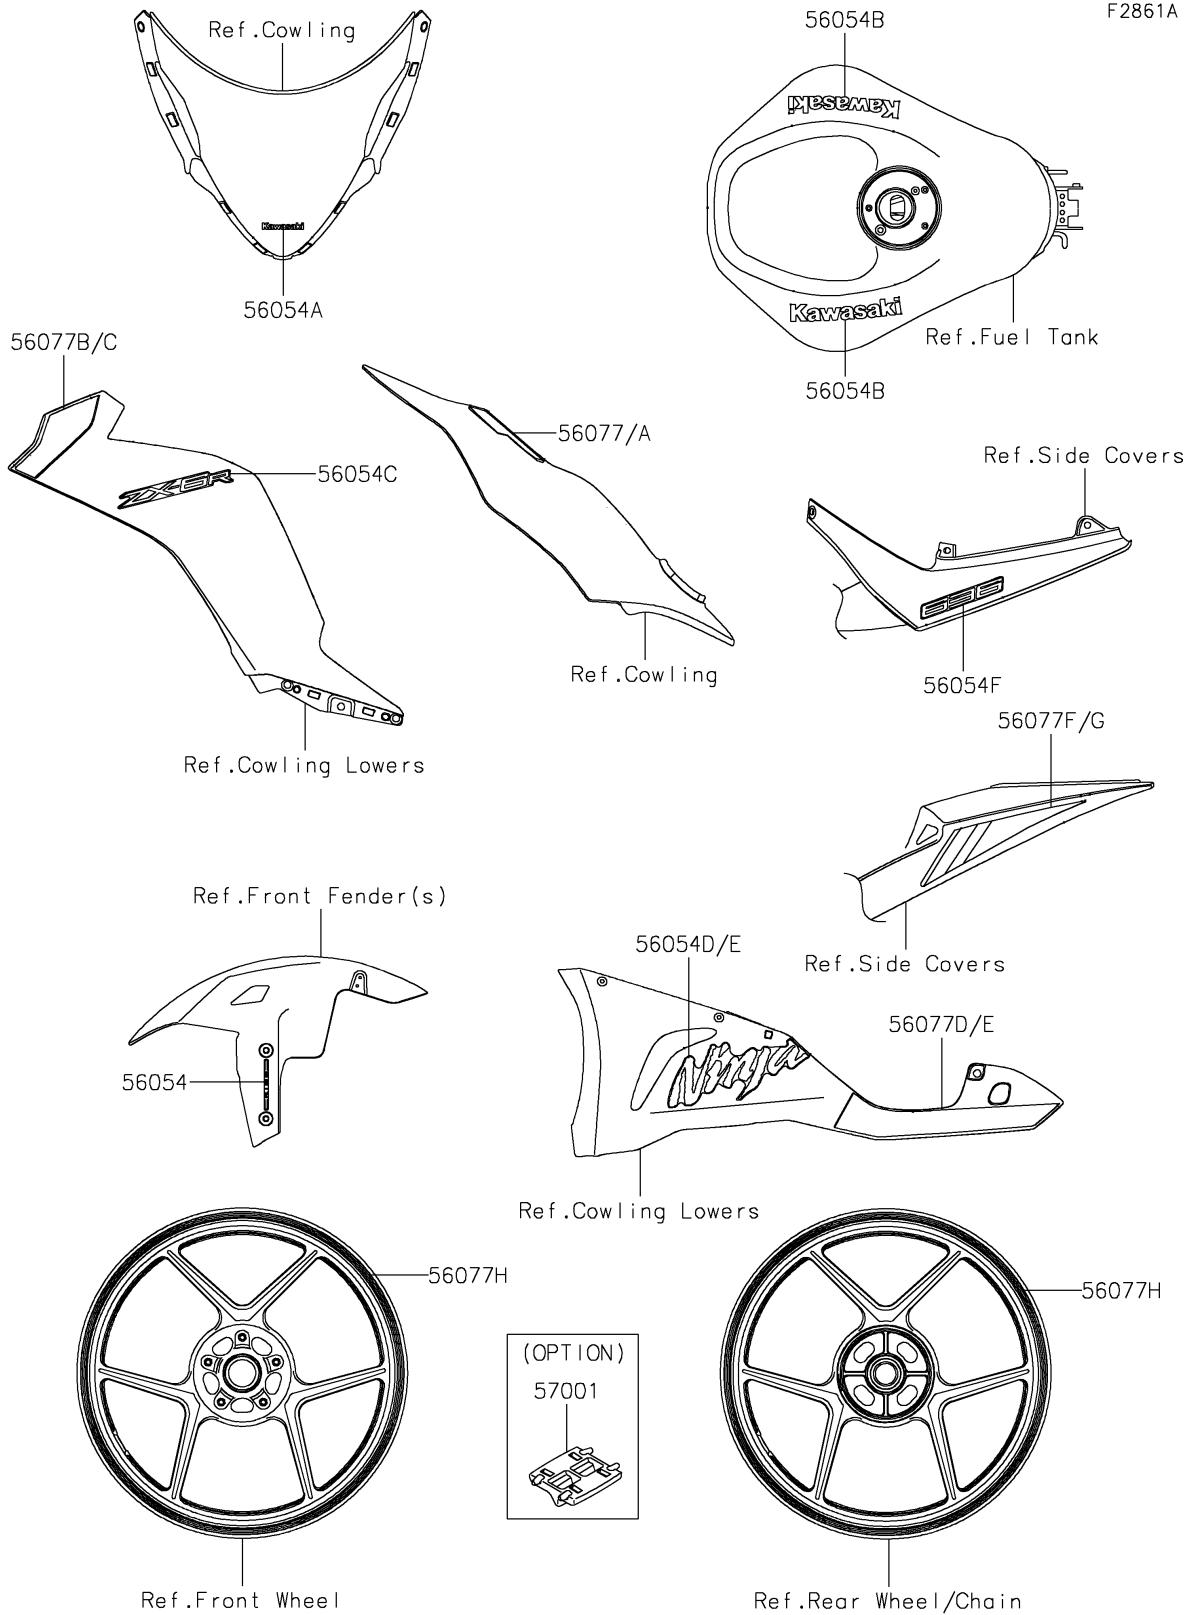

2024 NINJA® ZX™-6R 40th ANNIVERSARY EDITION ABS

PARTS DIAGRAM

Decals(Black)(JRFAN/JRFAL)

2024 NINJA® ZX™-6R 40th ANNIVERSARY EDITION ABS

Kawasaki
Let the Good Times Roll®

PARTS LIST

Decals(Black)(JRFAN/JRFAL)

ITEM NAME	PART NUMBER	QUANTITY
MARK,FR FENDER,KIBS (Ref # 56054)	56054-2504	2
MARK,WINDSHIELD,KAWASAKI (Ref # 56054A)	56054-2509	1
MARK,FUEL TANK,KAWASAKI (Ref # 56054B)	56054-3982	2
MARK,SIDE COWL.,ZX-6R (Ref # 56054C)	56054-3983	2
MARK,LWR COWL.,LH,NINJA (Ref # 56054D)	56054-3984	1
MARK,LWR COWL.,RH,NINJA (Ref # 56054E)	56054-3985	1
MARK,TAIL COVER,636 (Ref # 56054F)	56054-3986	2
PATTERN,SIDE COVER,LH (Ref # 56077)	56077-0503	1
PATTERN,SIDE COVER,RH (Ref # 56077A)	56077-0504	1
PATTERN,SIDE COWL.,LH,OUTER (Ref # 56077B)	56077-0507	1
PATTERN,SIDE COWL.,RH,OUTER (Ref # 56077C)	56077-0508	1
PATTERN,LWR COWL.,LH (Ref # 56077D)	56077-0509	1
PATTERN,LWR COWL.,RH (Ref # 56077E)	56077-0510	1
PATTERN,TAIL COVER,LH (Ref # 56077F)	56077-0511	1
PATTERN,TAIL COVER,RH (Ref # 56077G)	56077-0512	1
PATTERN,WHEEL,SIL/BLK,4X1350 (Ref # 56077H)	56077-0524	4
RIM STRIPE APPLICATOR (Ref # 57001)	57001-1752	AR