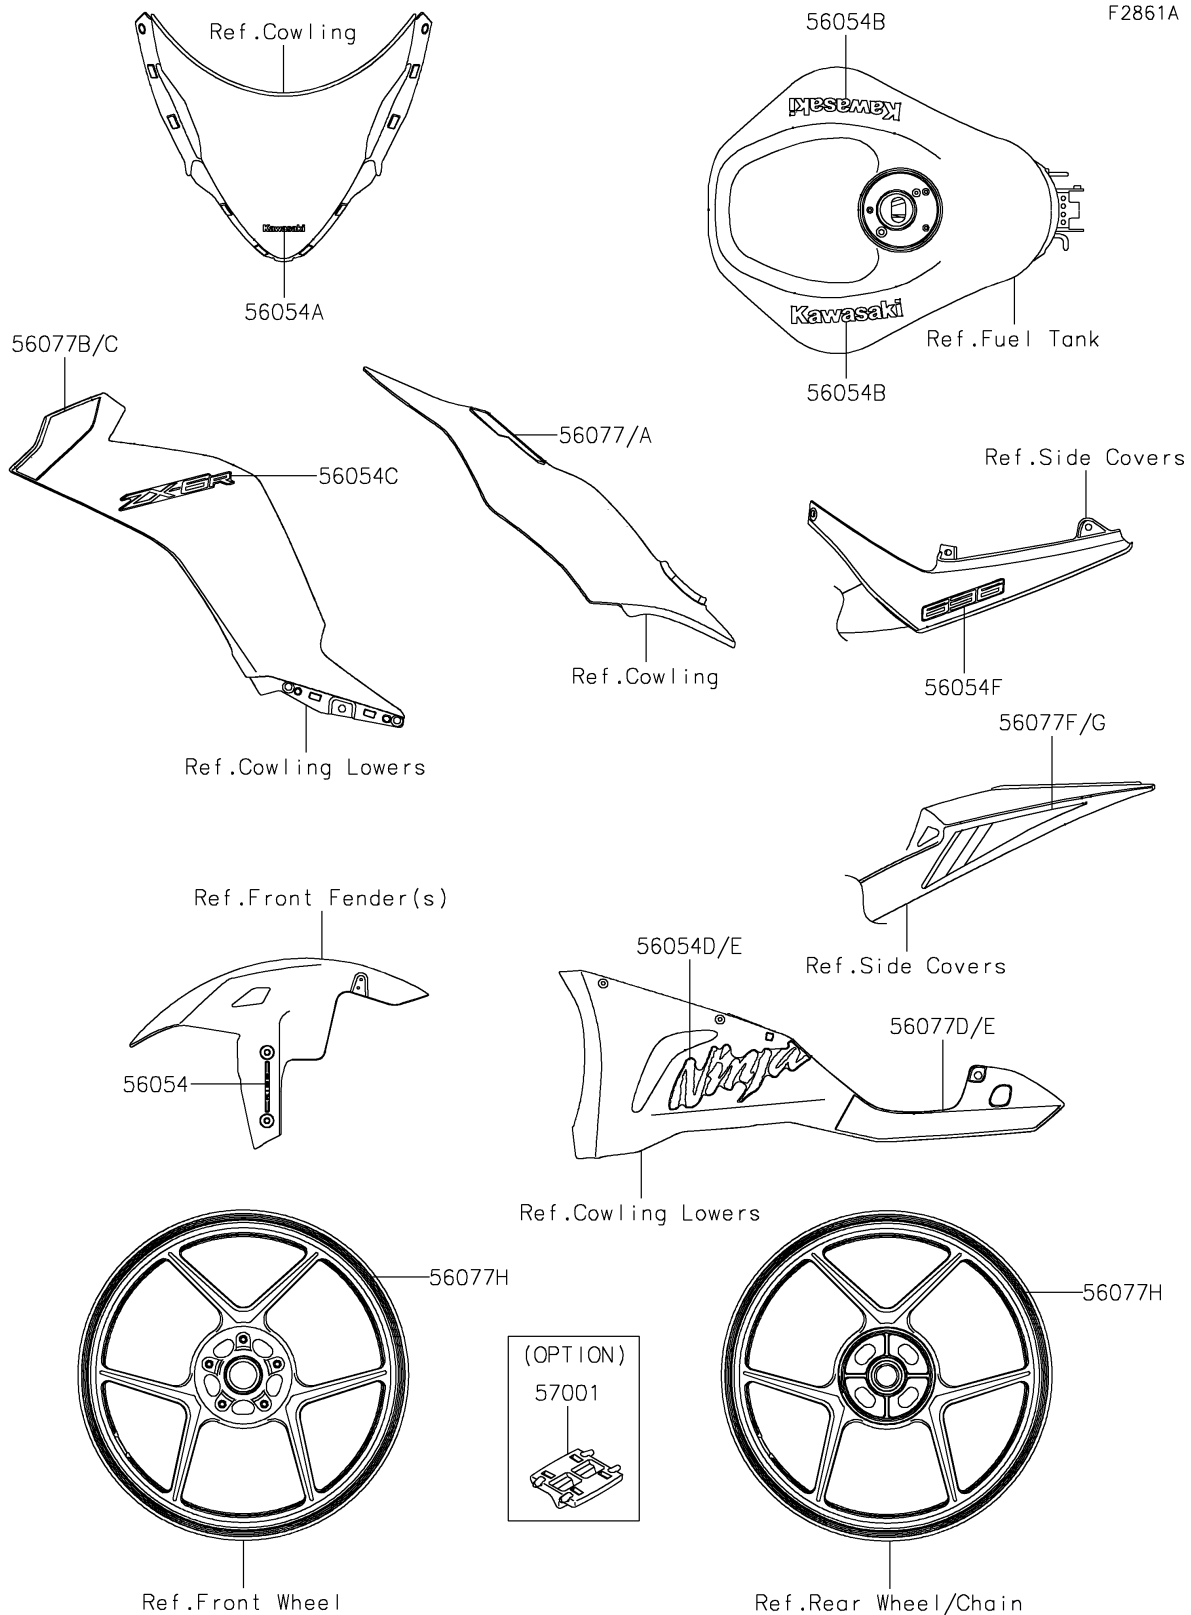

2024 Ninja® ZX-6R ABS

PARTS DIAGRAM

Decals(Black)(JRFAN/JRFAL)

2024 Ninja® ZX-6R ABS

PARTS LIST

Decals(Black)(JRFAN/JRFAL)

ITEM NAME	PART NUMBER	QUANTITY
MARK,FR FENDER,KIBS (Ref # 56054)	56054-2504	2
MARK,WINDSHIELD,KAWASAKI (Ref # 56054A)	56054-2509	1
MARK,FUEL TANK,KAWASAKI (Ref # 56054B)	56054-3982	2
MARK,SIDE COWL.,ZX-6R (Ref # 56054C)	56054-3983	2
MARK,LWR COWL.,LH,NINJA (Ref # 56054D)	56054-3984	1
MARK,LWR COWL.,RH,NINJA (Ref # 56054E)	56054-3985	1
MARK,TAIL COVER,636 (Ref # 56054F)	56054-3986	2
PATTERN,SIDE COVER,LH (Ref # 56077)	56077-0503	1
PATTERN,SIDE COVER,RH (Ref # 56077A)	56077-0504	1
PATTERN,SIDE COWL.,LH,OUTER (Ref # 56077B)	56077-0507	1
PATTERN,SIDE COWL.,RH,OUTER (Ref # 56077C)	56077-0508	1
PATTERN,LWR COWL.,LH (Ref # 56077D)	56077-0509	1
PATTERN,LWR COWL.,RH (Ref # 56077E)	56077-0510	1
PATTERN,TAIL COVER,LH (Ref # 56077F)	56077-0511	1
PATTERN,TAIL COVER,RH (Ref # 56077G)	56077-0512	1
PATTERN,WHEEL,SIL/BLK,4X1350 (Ref # 56077H)	56077-0524	4
RIM STRIPE APPLICATOR (Ref # 57001)	57001-1752	AR