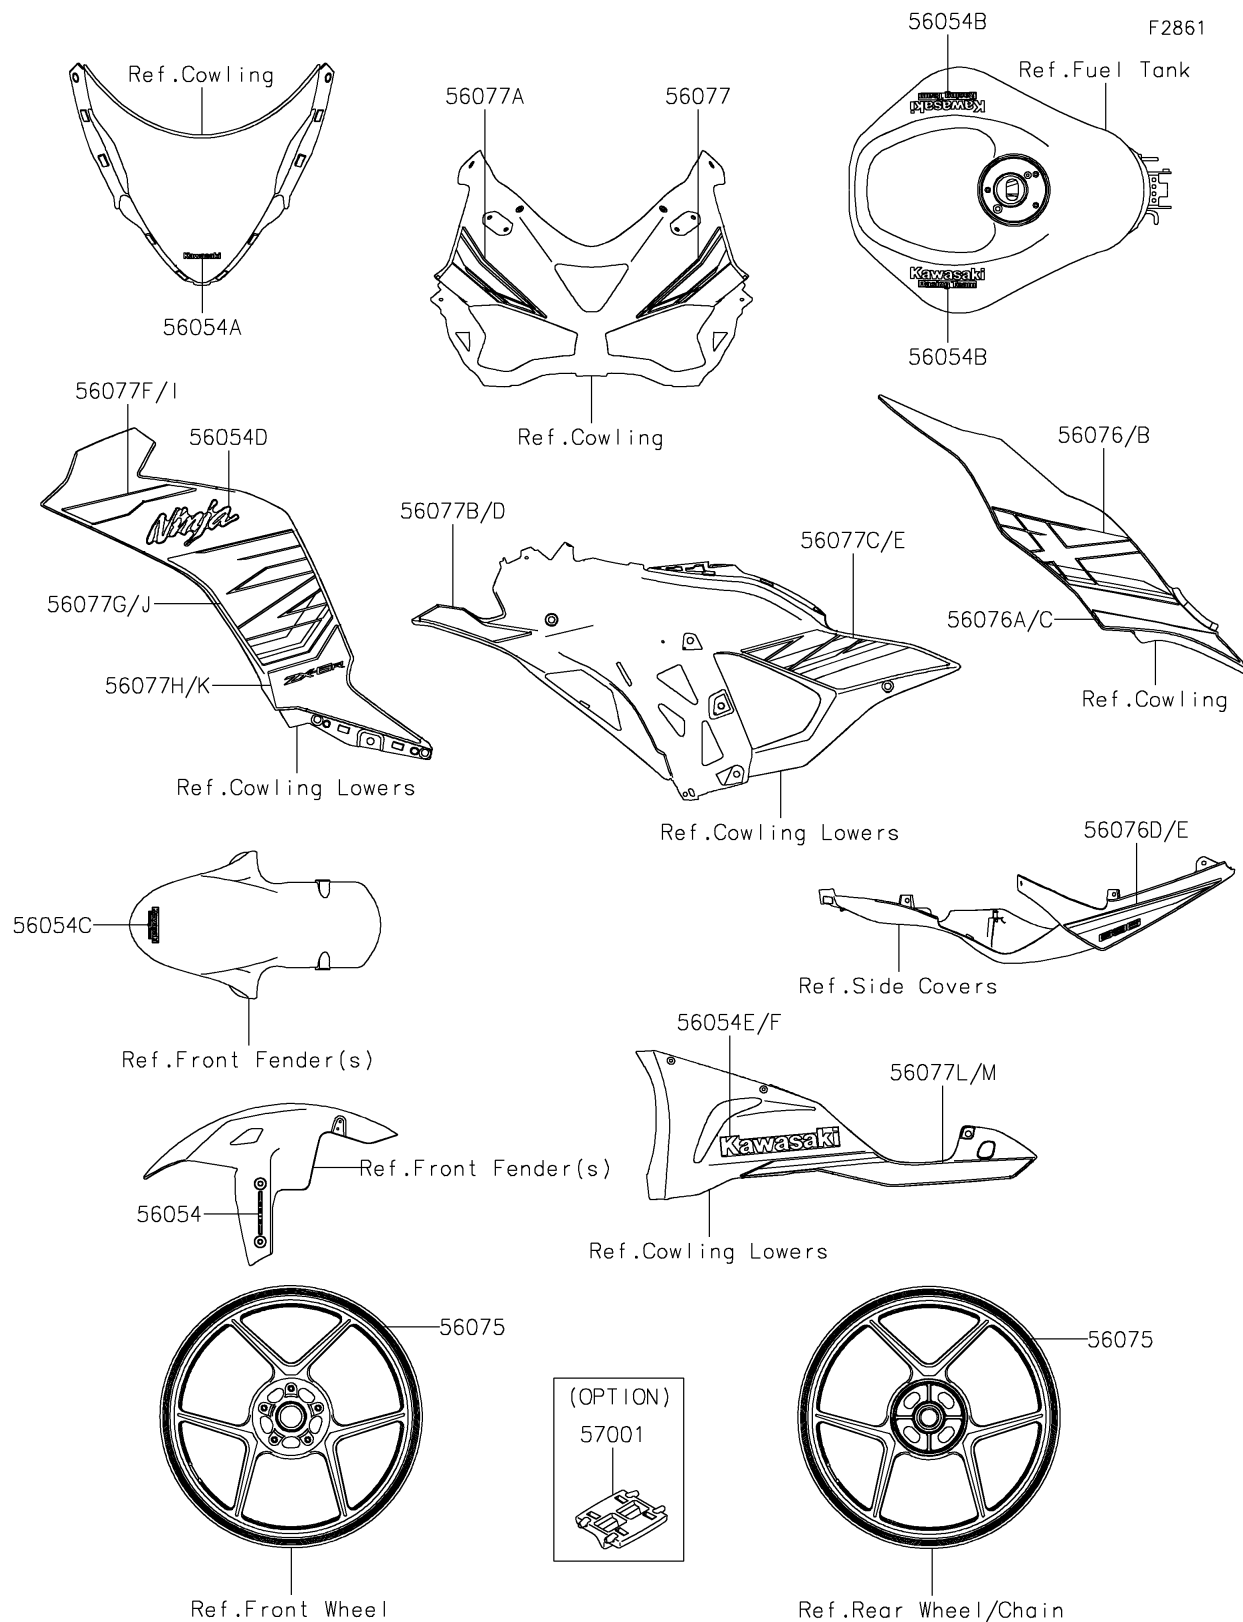

2024 Ninja® ZX-6R ABS

PARTS DIAGRAM

Decals(Green)(JRFAN/JRFAL)

2024 Ninja® ZX-6R ABS

PARTS LIST

Decals(Green)(JRFAN/JRFAL)

ITEM NAME

PART NUMBER

QUANTITY
