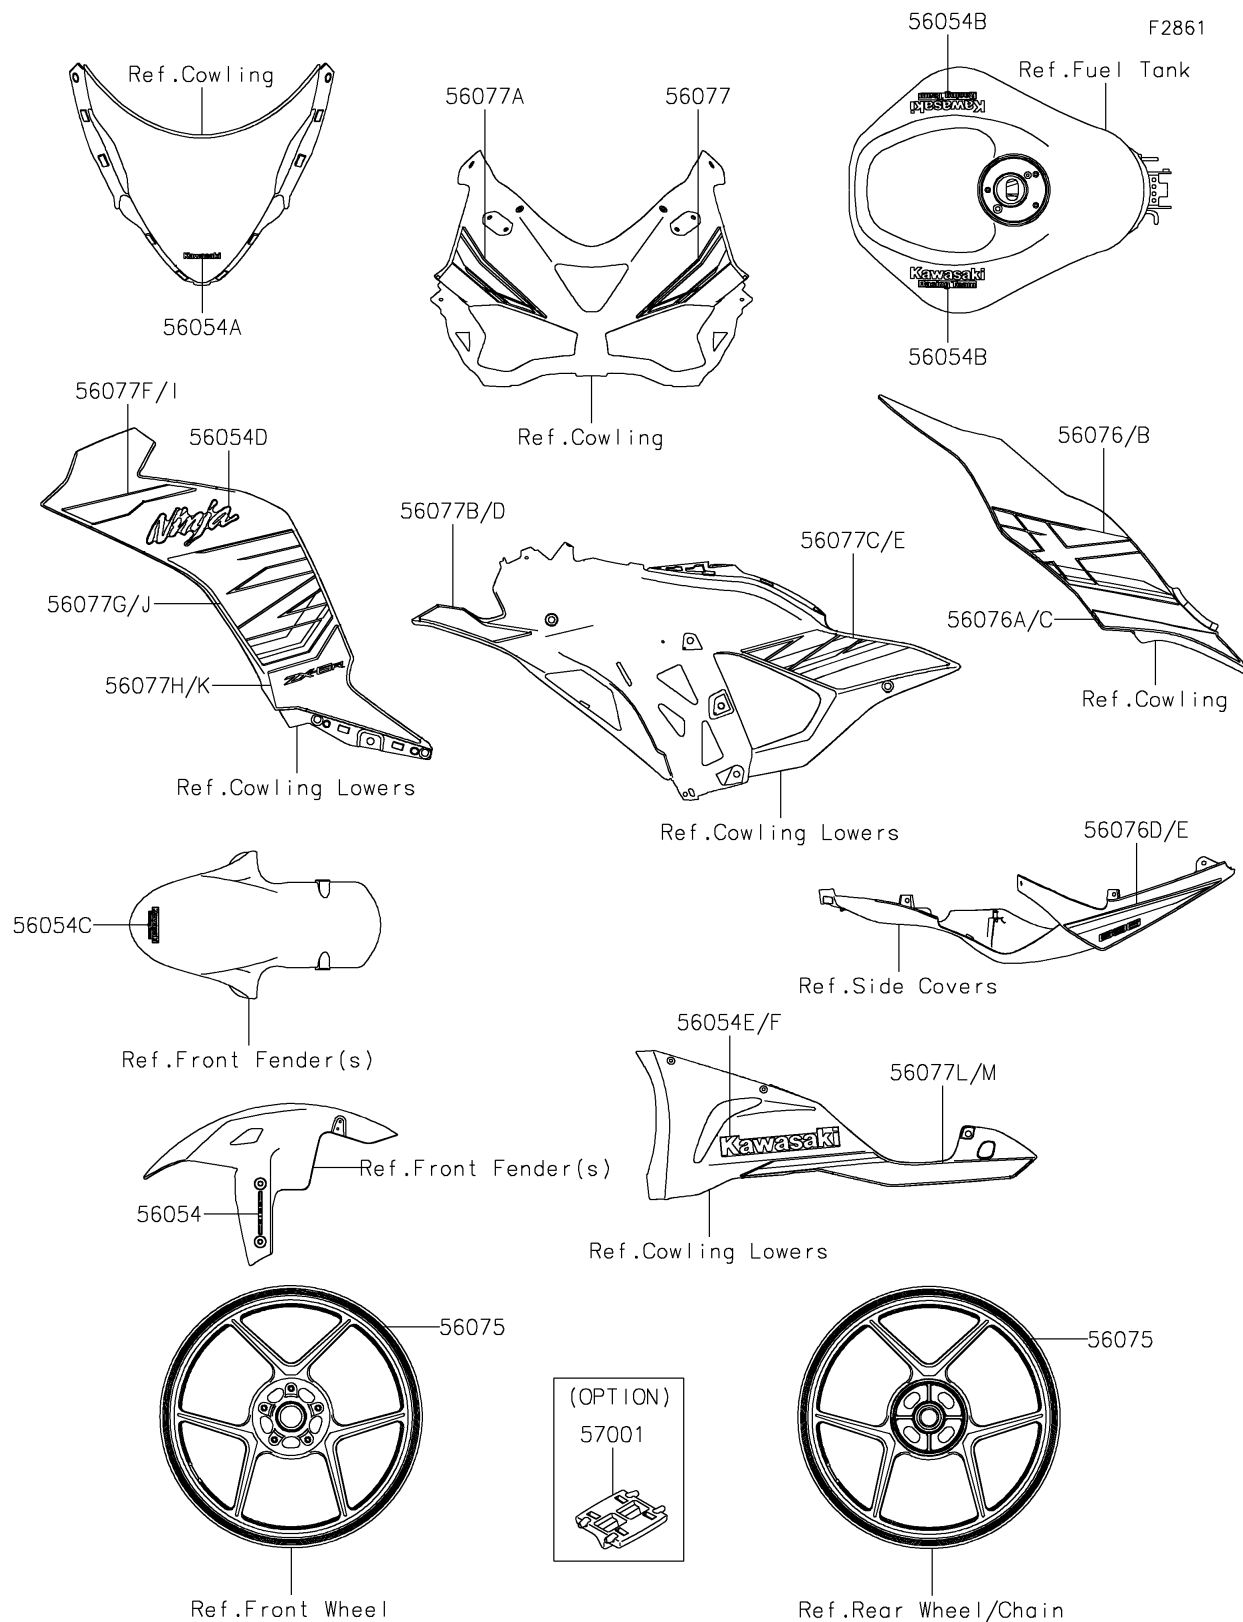

2024 Ninja ZX-6R ABS

Kawasaki

Let the Good Times Roll®

PARTS DIAGRAM

Decals(Green)(JRFAN/JRFAL)

2024 Ninja ZX-6R ABS

PARTS LIST

Decals(Green)(JRFAN/JRFAL)

ITEM NAME	PART NUMBER	QUANTITY
MARK,FR FENDER,KIBS (Ref # 56054)	56054-0919	2
MARK,WINDSHIELD,KAWASAKI (Ref # 56054A)	56054-2509	1
MARK,FUEL TANK,KRT (Ref # 56054B)	56054-2820	2
MARK,FR FENDER,KRT (Ref # 56054C)	56054-2821	1
MARK,SIDE COWL.,NINJA (Ref # 56054D)	56054-3910	2
MARK,LWR COWL.,LH,KAWASAKI (Ref # 56054E)	56054-3991	1
MARK,LWR COWL.,RH,KAWASAKI (Ref # 56054F)	56054-3992	1
PATTERN,WHEEL,GRN/BLK,6X1079 (Ref # 56075)	56075-1693	4
PATTERN,SIDE COVER,LH,UPP (Ref # 56076)	56076-7757	1
PATTERN,SIDE COVER,LH,LWR (Ref # 56076A)	56076-7758	1
PATTERN,SIDE COVER,RH,UPP (Ref # 56076B)	56076-7759	1
PATTERN,SIDE COVER,RH,LWR (Ref # 56076C)	56076-7760	1
PATTERN,TAIL COVER,LH (Ref # 56076D)	56076-7773	1
PATTERN,TAIL COVER,RH (Ref # 56076E)	56076-7774	1
PATTERN,UPP COWL.,LH (Ref # 56077)	56077-0453	1
PATTERN,UPP COWL.,RH (Ref # 56077A)	56077-0454	1
PATTERN,SIDE COWL.,LH,FR (Ref # 56077B)	56077-0455	1
PATTERN,SIDE COWL.,LH,RR (Ref # 56077C)	56077-0456	1
PATTERN,SIDE COWL.,RH,FR (Ref # 56077D)	56077-0457	1
PATTERN,SIDE COWL.,RH,RR (Ref # 56077E)	56077-0458	1
PATTERN,SIDE COWL.,LH,OUT,UPP (Ref # 56077F)	56077-0459	1
PATTERN,SIDE COWL.,LH,OUT,CNT (Ref # 56077G)	56077-0460	1
PATTERN,SIDE COWL.,LH,OUT,LWR (Ref # 56077H)	56077-0461	1
PATTERN,SIDE COWL.,RH,OUT,UPP (Ref # 56077I)	56077-0462	1
PATTERN,SIDE COWL.,RH,OUT,CNT (Ref # 56077J)	56077-0463	1
PATTERN,SIDE COWL.,RH,OUT,LWR (Ref # 56077K)	56077-0464	1
PATTERN,SIDE COWL.,LH,LWR (Ref # 56077L)	56077-0465	1
PATTERN,SIDE COWL.,RH,LWR (Ref # 56077M)	56077-0466	1
RIM STRIPE APPLICATOR (Ref # 57001)	57001-1752	AR