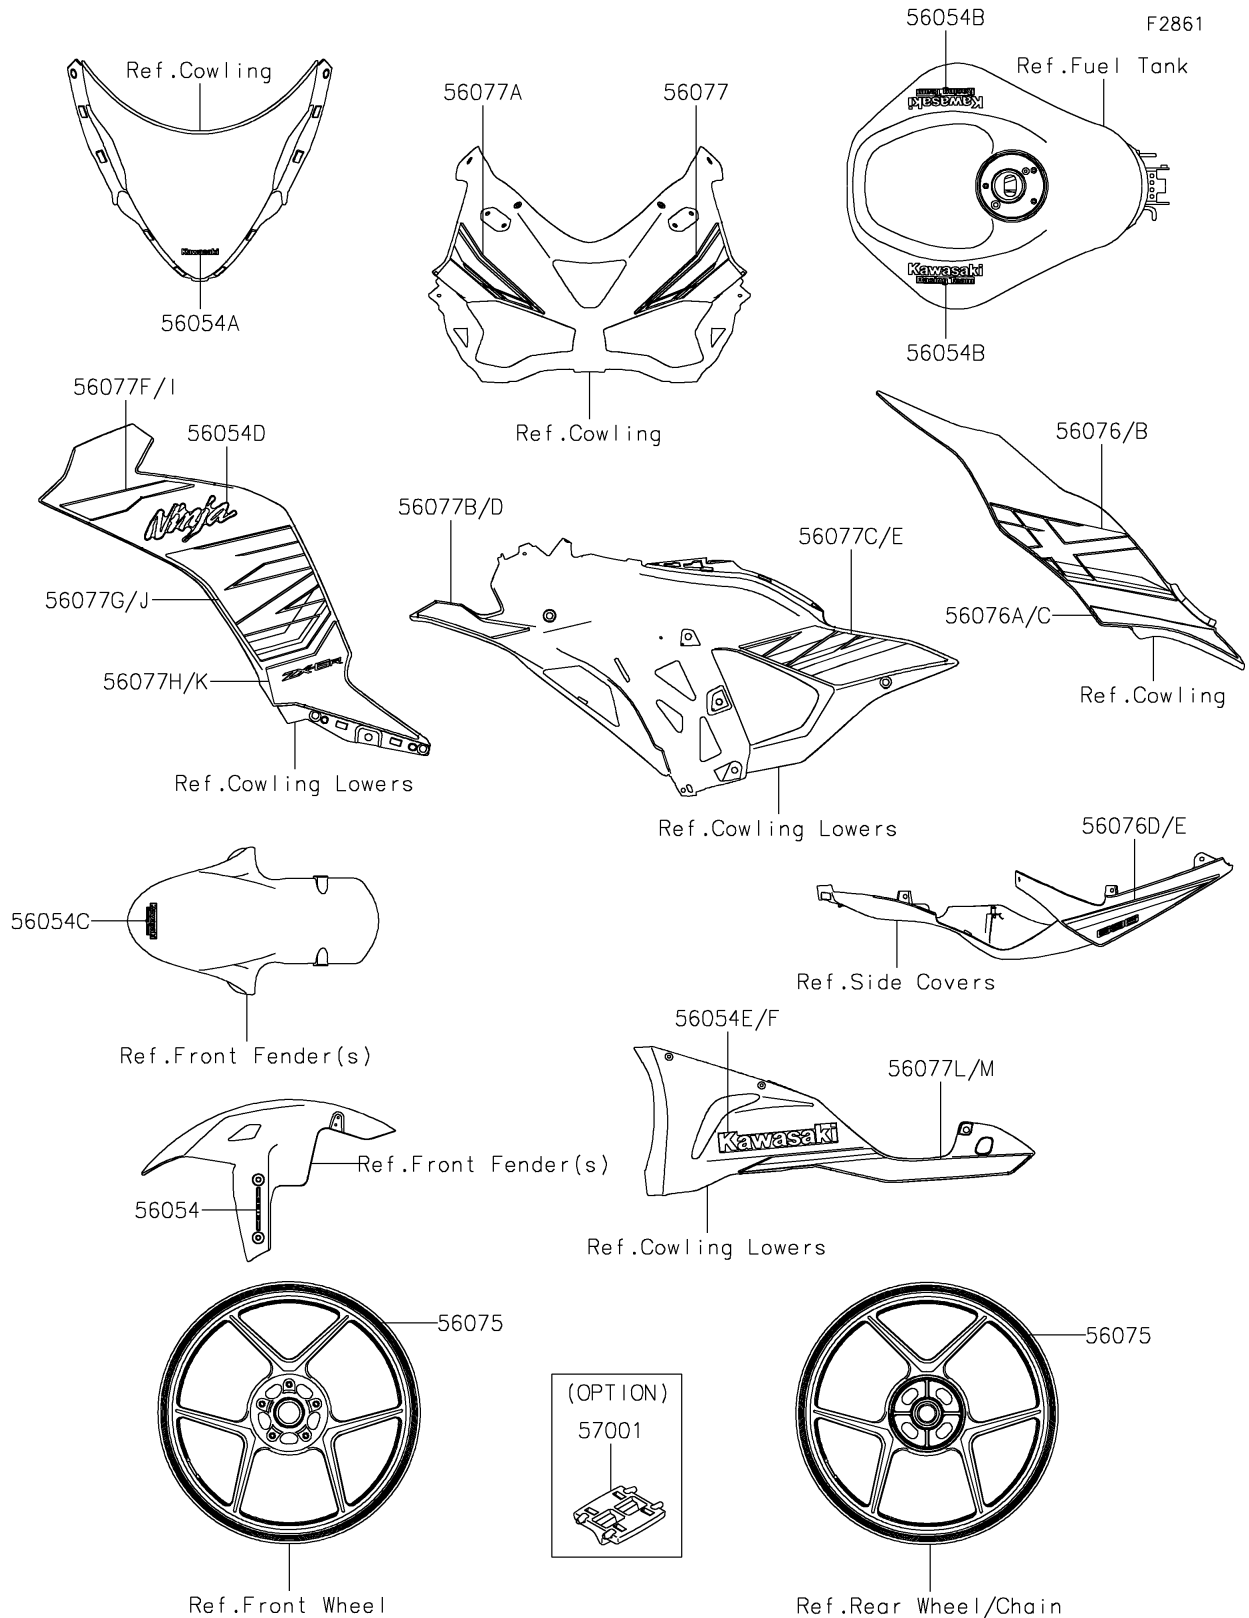

2024 NINJA® ZX™-6R 40th ANNIVERSARY EDITION ABS

PARTS DIAGRAM

Decals(Green)(JRFAN/JRFAL)

2024 NINJA® ZX™-6R 40th ANNIVERSARY EDITION ABS

Kawasaki
Let the Good Times Roll®

PARTS LIST

Decals(Green)(JRFAN/JRFAL)

ITEM NAME	PART NUMBER	QUANTITY
MARK,FR FENDER,KIBS (Ref # 56054)	56054-0919	2
MARK,WINDSHIELD,KAWASAKI (Ref # 56054A)	56054-2509	1
MARK,FUEL TANK,KRT (Ref # 56054B)	56054-2820	2
MARK,FR FENDER,KRT (Ref # 56054C)	56054-2821	1
MARK,SIDE COWL.,NINJA (Ref # 56054D)	56054-3910	2
MARK,LWR COWL.,LH,KAWASAKI (Ref # 56054E)	56054-3991	1
MARK,LWR COWL.,RH,KAWASAKI (Ref # 56054F)	56054-3992	1
PATTERN,WHEEL,GRN/BLK,6X1079 (Ref # 56075)	56075-1693	4
PATTERN,SIDE COVER,LH,UPP (Ref # 56076)	56076-7757	1
PATTERN,SIDE COVER,LH,LWR (Ref # 56076A)	56076-7758	1
PATTERN,SIDE COVER,RH,UPP (Ref # 56076B)	56076-7759	1
PATTERN,SIDE COVER,RH,LWR (Ref # 56076C)	56076-7760	1
PATTERN,TAIL COVER,LH (Ref # 56076D)	56076-7773	1
PATTERN,TAIL COVER,RH (Ref # 56076E)	56076-7774	1
PATTERN,UPP COWL.,LH (Ref # 56077)	56077-0453	1
PATTERN,UPP COWL.,RH (Ref # 56077A)	56077-0454	1
PATTERN,SIDE COWL.,LH,FR (Ref # 56077B)	56077-0455	1
PATTERN,SIDE COWL.,LH,RR (Ref # 56077C)	56077-0456	1
PATTERN,SIDE COWL.,RH,FR (Ref # 56077D)	56077-0457	1
PATTERN,SIDE COWL.,RH,RR (Ref # 56077E)	56077-0458	1
PATTERN,SIDE COWL.,LH,OUT,UPP (Ref # 56077F)	56077-0459	1
PATTERN,SIDE COWL.,LH,OUT,CNT (Ref # 56077G)	56077-0460	1
PATTERN,SIDE COWL.,LH,OUT,LWR (Ref # 56077H)	56077-0461	1
PATTERN,SIDE COWL.,RH,OUT,UPP (Ref # 56077I)	56077-0462	1
PATTERN,SIDE COWL.,RH,OUT,CNT (Ref # 56077J)	56077-0463	1
PATTERN,SIDE COWL.,RH,OUT,LWR (Ref # 56077K)	56077-0464	1
PATTERN,SIDE COWL.,LH,LWR (Ref # 56077L)	56077-0465	1
PATTERN,SIDE COWL.,RH,LWR (Ref # 56077M)	56077-0466	1
RIM STRIPE APPLICATOR (Ref # 57001)	57001-1752	AR