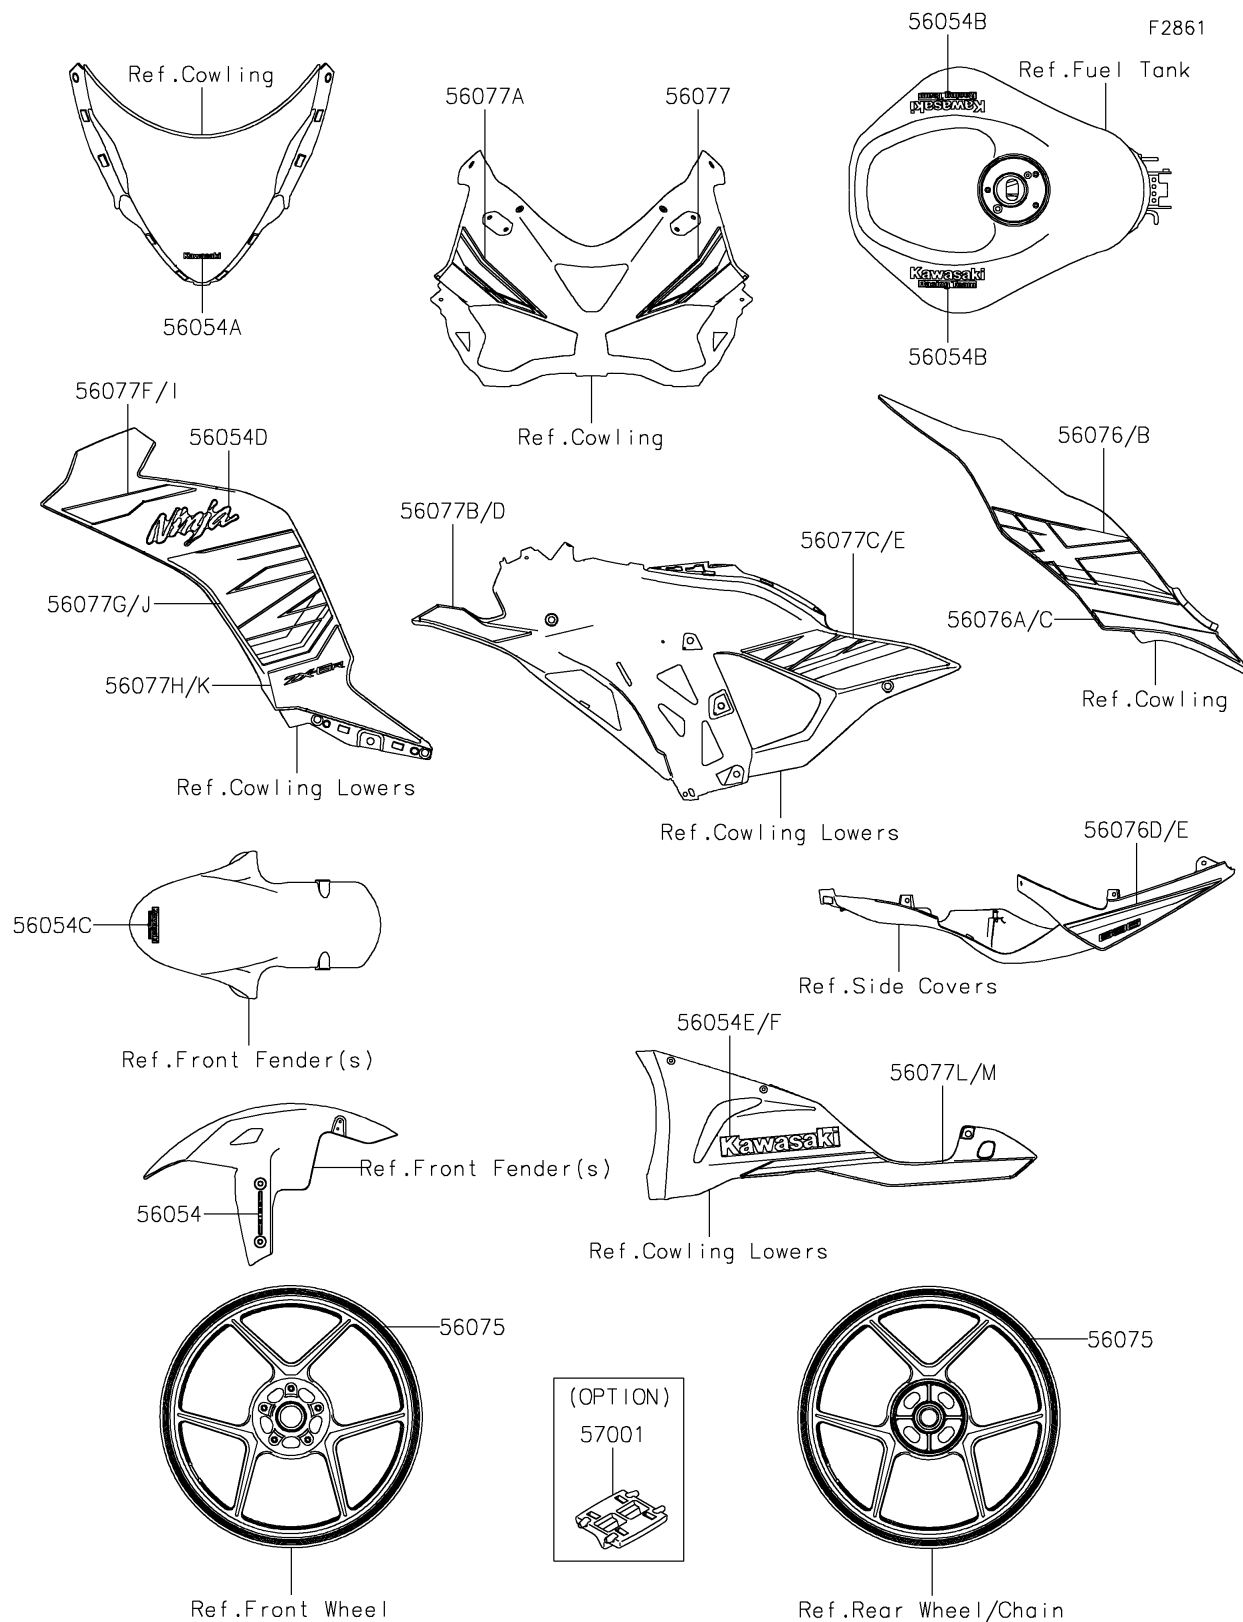

2024 Ninja® ZX-6R ABS

Kawasaki

Let the Good Times Roll®

PARTS DIAGRAM

Decals(Green)(JRFAN/JRFAL)

2024 Ninja® ZX-6R ABS

PARTS LIST

Decals(Green)(JRFAN/JRFAL)

ITEM NAME	PART NUMBER	QUANTITY
MARK,FR FENDER,KIBS (Ref # 56054)	56054-0919	2
MARK,WINDSHIELD,KAWASAKI (Ref # 56054A)	56054-2509	1
MARK,FUEL TANK,KRT (Ref # 56054B)	56054-2820	2
MARK,FR FENDER,KRT (Ref # 56054C)	56054-2821	1
MARK,SIDE COWL.,NINJA (Ref # 56054D)	56054-3910	2
MARK,LWR COWL.,LH,KAWASAKI (Ref # 56054E)	56054-3991	1
MARK,LWR COWL.,RH,KAWASAKI (Ref # 56054F)	56054-3992	1
PATTERN,WHEEL,GRN/BLK,6X1079 (Ref # 56075)	56075-1693	4
PATTERN,SIDE COVER,LH,UPP (Ref # 56076)	56076-7757	1
PATTERN,SIDE COVER,LH,LWR (Ref # 56076A)	56076-7758	1
PATTERN,SIDE COVER,RH,UPP (Ref # 56076B)	56076-7759	1
PATTERN,SIDE COVER,RH,LWR (Ref # 56076C)	56076-7760	1
PATTERN,TAIL COVER,LH (Ref # 56076D)	56076-7773	1
PATTERN,TAIL COVER,RH (Ref # 56076E)	56076-7774	1
PATTERN,UPP COWL.,LH (Ref # 56077)	56077-0453	1
PATTERN,UPP COWL.,RH (Ref # 56077A)	56077-0454	1
PATTERN,SIDE COWL.,LH,FR (Ref # 56077B)	56077-0455	1
PATTERN,SIDE COWL.,LH,RR (Ref # 56077C)	56077-0456	1
PATTERN,SIDE COWL.,RH,FR (Ref # 56077D)	56077-0457	1
PATTERN,SIDE COWL.,RH,RR (Ref # 56077E)	56077-0458	1
PATTERN,SIDE COWL.,LH,OUT,UPP (Ref # 56077F)	56077-0459	1
PATTERN,SIDE COWL.,LH,OUT,CNT (Ref # 56077G)	56077-0460	1
PATTERN,SIDE COWL.,LH,OUT,LWR (Ref # 56077H)	56077-0461	1
PATTERN,SIDE COWL.,RH,OUT,UPP (Ref # 56077I)	56077-0462	1
PATTERN,SIDE COWL.,RH,OUT,CNT (Ref # 56077J)	56077-0463	1
PATTERN,SIDE COWL.,RH,OUT,LWR (Ref # 56077K)	56077-0464	1
PATTERN,SIDE COWL.,LH,LWR (Ref # 56077L)	56077-0465	1
PATTERN,SIDE COWL.,RH,LWR (Ref # 56077M)	56077-0466	1
RIM STRIPE APPLICATOR (Ref # 57001)	57001-1752	AR