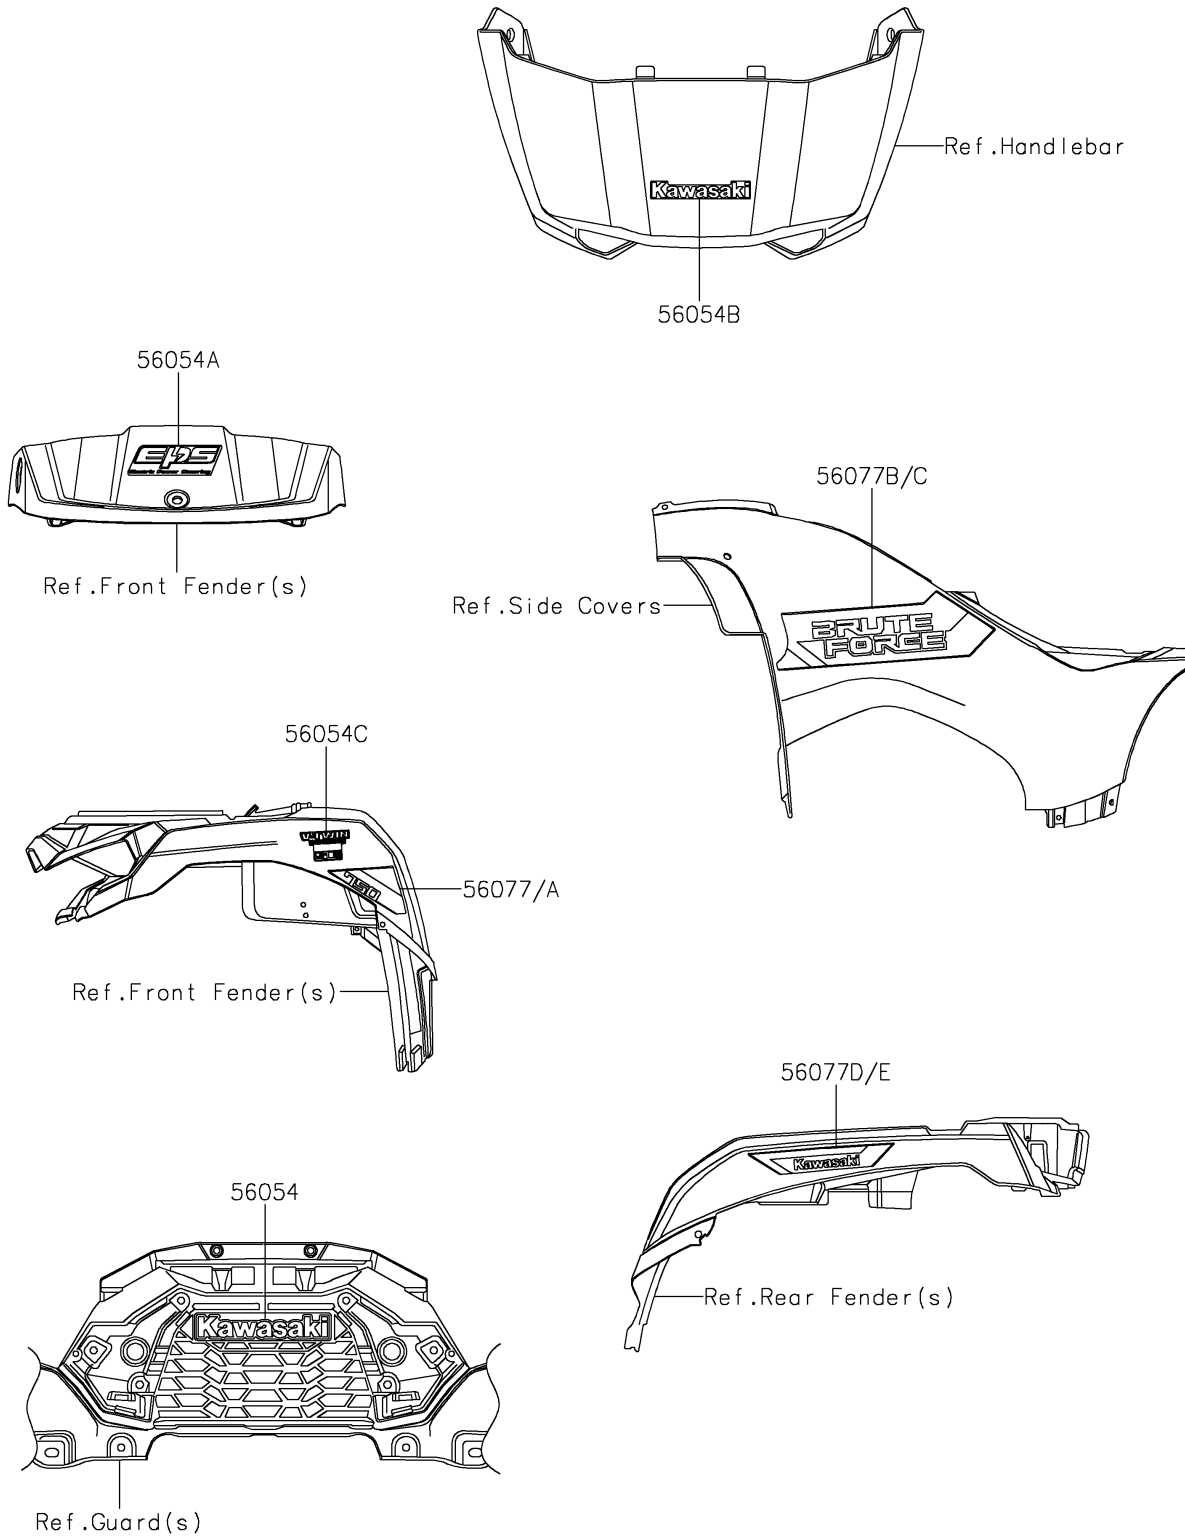

2026 BRUTE FORCE® 750 SE EPS

PARTS DIAGRAM

Decals(Green)

F2861A

2026 BRUTE FORCE[®] 750 SE EPS

PARTS LIST Decals(Green)

ITEM NAME	PART NUMBER	QUANTITY
-----------	-------------	----------
