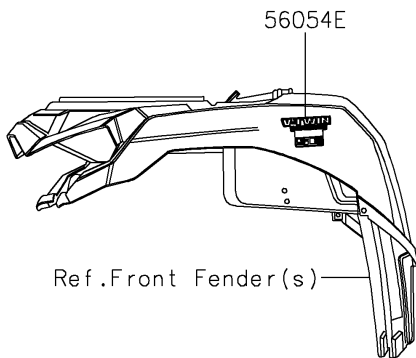

2026 BRUTE FORCE® 750 SE EPS

PARTS DIAGRAM Decals(Camouflage)

F2861

2026 BRUTE FORCE[®] 750 SE EPS

PARTS LIST

Decals(Camouflage)

ITEM NAME

PART NUMBER