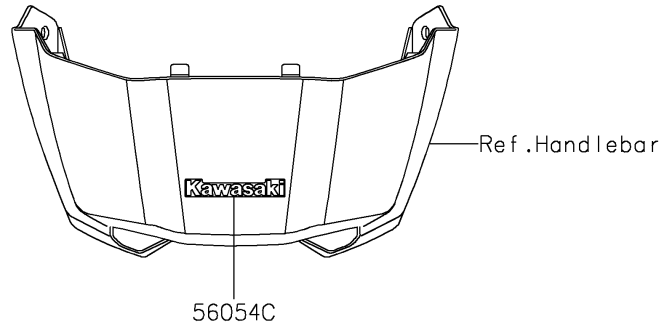

2026 BRUTE FORCE® 750 SE EPS

PARTS DIAGRAM Decals(Camouflage)

F2861

2026 BRUTE FORCE[®] 750 SE EPS

PARTS LIST

Decals(Camouflage)

ITEM NAME

PART NUMBER