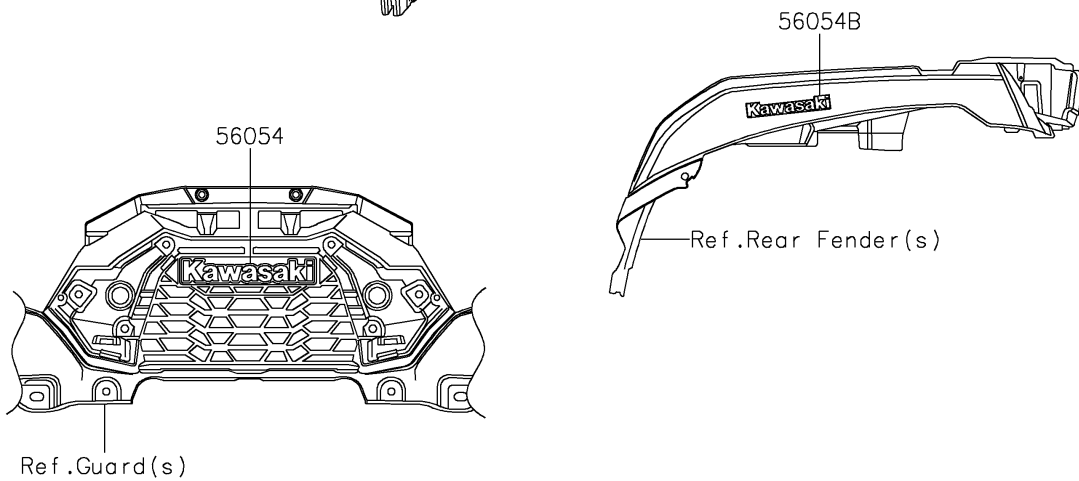

2026 BRUTE FORCE® 750 SE EPS

PARTS DIAGRAM Decals(Camouflage)

F2861

2026 BRUTE FORCE[®] 750 SE EPS

PARTS LIST

Decals(Camouflage)

ITEM NAME

PART NUMBER

QUANTITY
