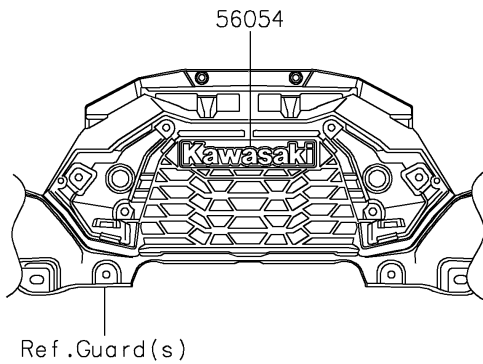

2026 BRUTE FORCE® 750 SE EPS

PARTS DIAGRAM Decals(Camouflage)

F2861

2026 BRUTE FORCE[®] 750 SE EPS

PARTS LIST

Decals(Camouflage)

ITEM NAME

PART NUMBER

QUANTITY
