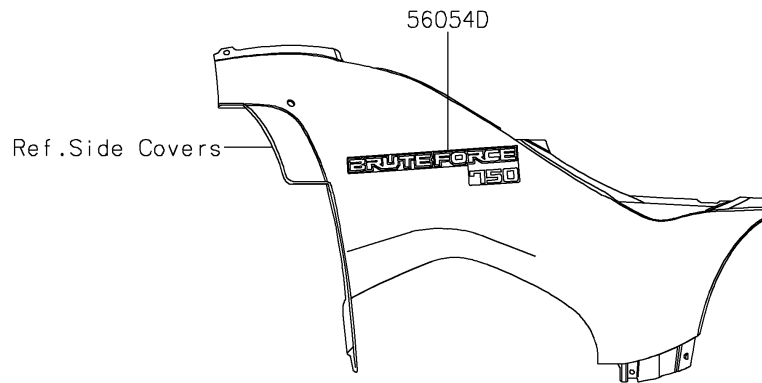

2026 BRUTE FORCE® 750 SE EPS

PARTS DIAGRAM Decals(Camouflage)

F2861

2026 BRUTE FORCE[®] 750 SE EPS

PARTS LIST

Decals(Camouflage)

ITEM NAME

PART NUMBER