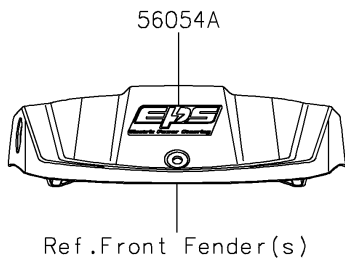

2026 BRUTE FORCE® 750 SE EPS

PARTS DIAGRAM Decals(Camouflage)

F2861

2026 BRUTE FORCE[®] 750 SE EPS

PARTS LIST

Decals(Camouflage)

ITEM NAME

PART NUMBER