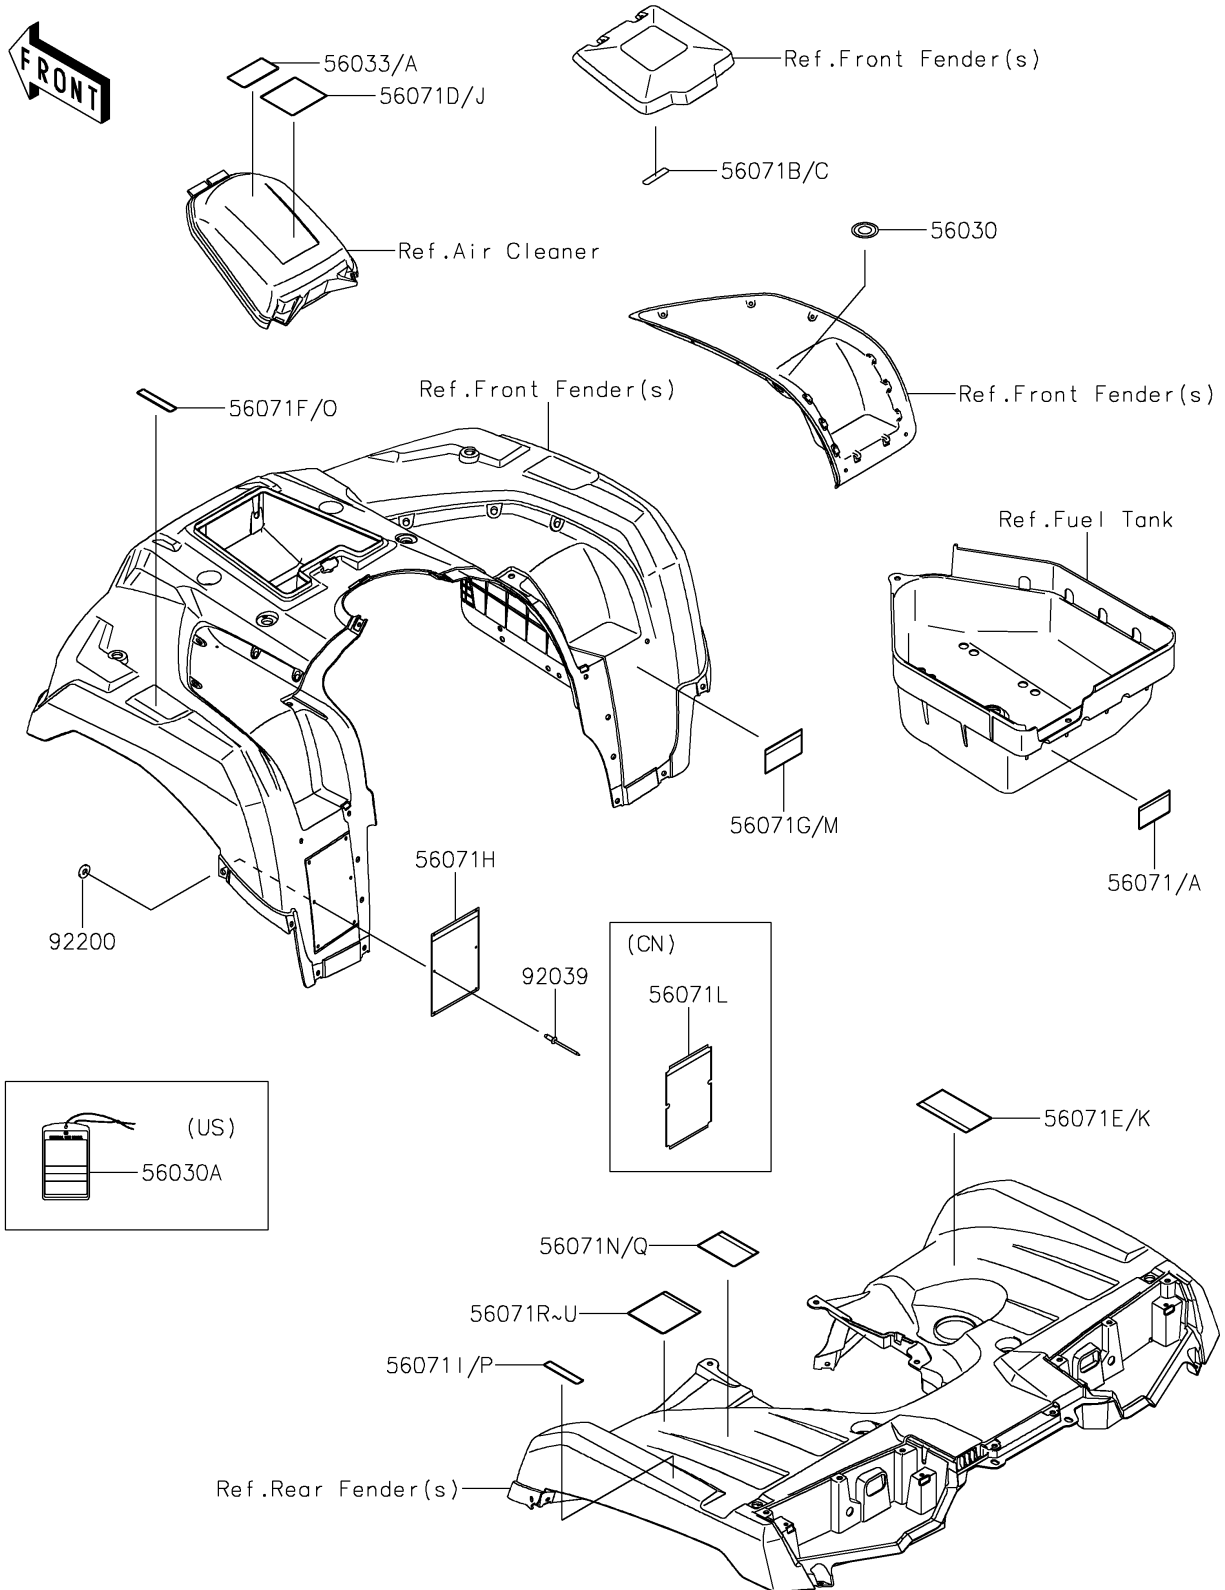

2026 BRUTE FORCE® 750 SE EPS

PARTS DIAGRAM

Labels

F2860

2026 BRUTE FORCE® 750 SE EPS

PARTS LIST

Labels

ITEM NAME	PART NUMBER	QUANTITY
LABEL,IGNITION SWITCH (Ref # 56030)	56030-0018	1
LABEL,HANGTAG (Ref # 56030A)	56030-0194	1
LABEL-MANUAL,AIR CLEANER (Ref # 56033)	56033-1504	1
LABEL-WARNING,TOWING (Ref # 56071)	56071-0079	1
LABEL-WARNING,STORAGE (Ref # 56071B)	56071-0199	1
LABEL-WARNING,UNDER 16 (Ref # 56071D)	56071-1232	1
LABEL-WARNING,DRIVE BELT (Ref # 56071E)	56071-1233	1
LABEL-WARNING,MAX LOAD 40KG (Ref # 56071F)	56071-1234	1
LABEL-WARNING,SHIFT LEVER (Ref # 56071G)	56071-1236	1
LABEL-WARNING,SERIOUS INJURY (Ref # 56071H)	56071-1237	1
LABEL-WARNING,MAXIMUM LOAD (Ref # 56071I)	56071-1238	1
LABEL-WARNING,NO PASSENGER (Ref # 56071Q)	56071-1257	1
LABEL-WARNING,TIRE&LOAD (Ref # 56071R)	56071-1432	1
LABEL-WARNING,TIRE&LOAD(F) (Ref # 56071S)	56071-1433	1
RIVET,3.2X8 (Ref # 92039)	92039-3763	6
WASHER,3.5X8X1 (Ref # 92200)	92200-1251	6