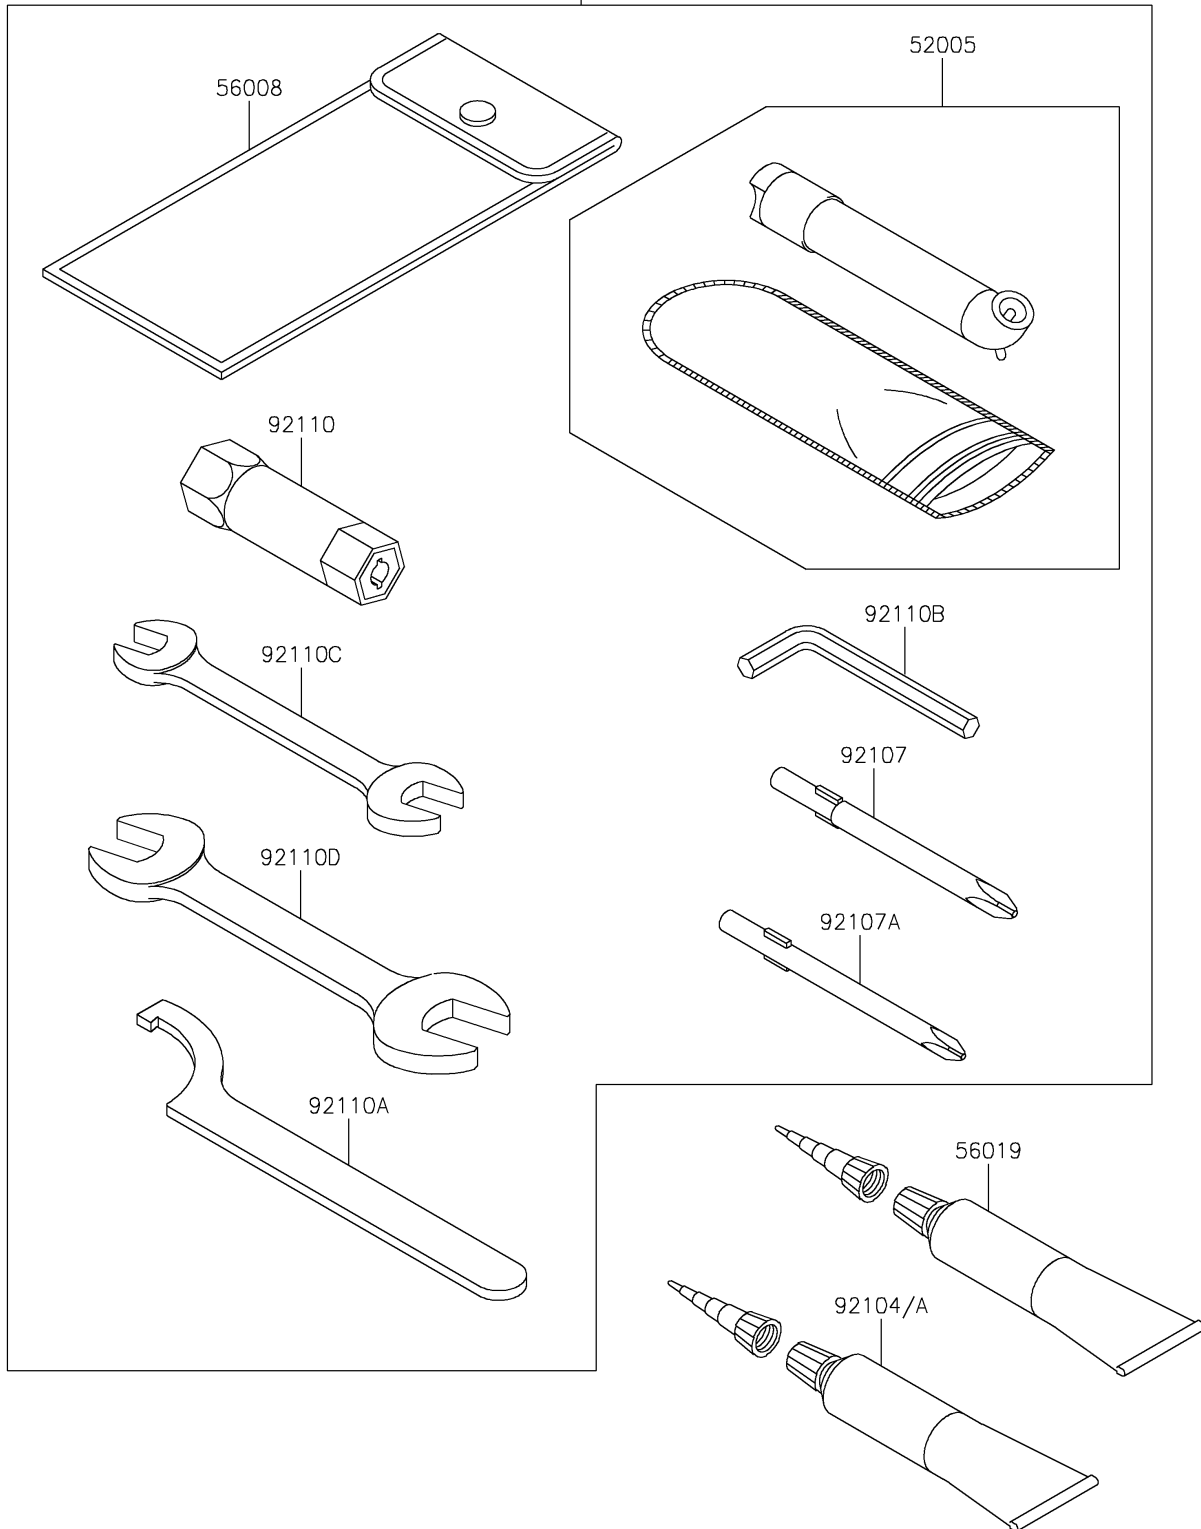

2026 BRUTE FORCE® 750 SE EPS

PARTS DIAGRAM

Owner's Tools

56007

E2810

2026 BRUTE FORCE[®] 750 SE EPS

PARTS LIST Owner's Tools

ITEM NAME

PART NUMBER

QUANTITY
