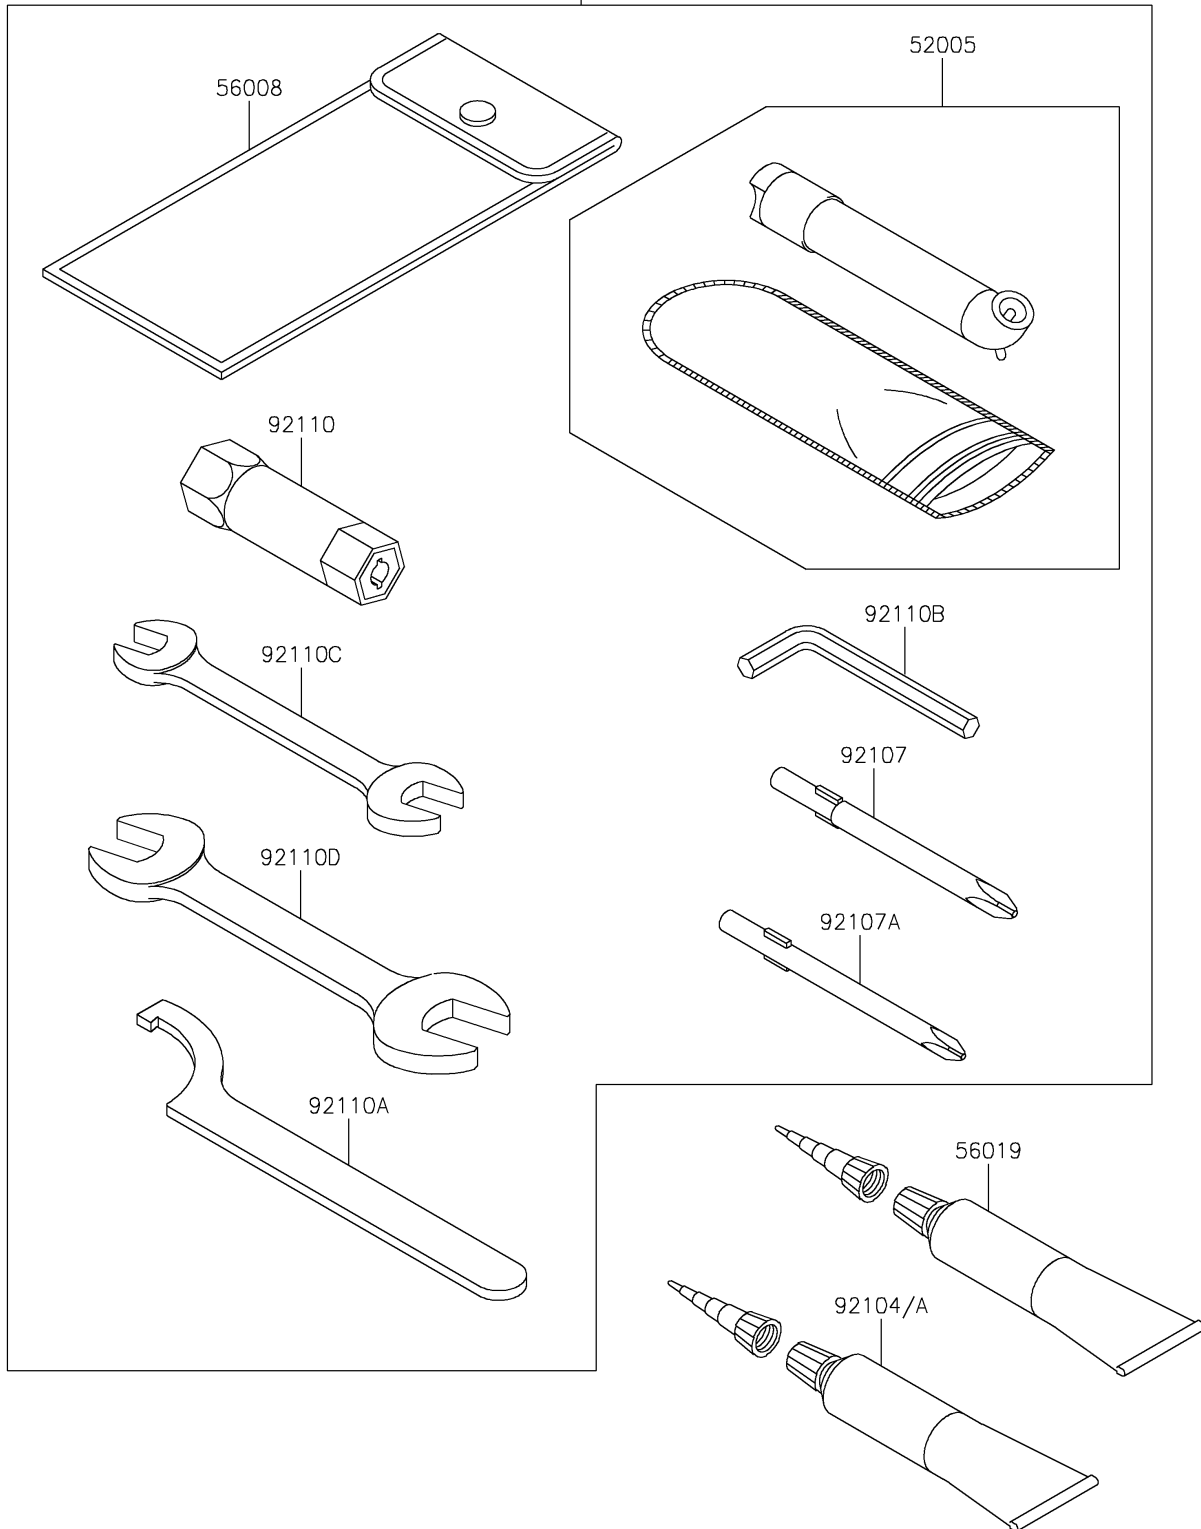

2026 BRUTE FORCE® 750 SE EPS

PARTS DIAGRAM

Owner's Tools

56007

E2810

2026 BRUTE FORCE® 750 SE EPS

PARTS LIST

Owner's Tools

ITEM NAME	PART NUMBER	QUANTITY
GAUGE,AIR (Ref # 52005)	52005-1082	1
TOOL-KIT (Ref # 56007)	56007-0014	1
BAG,TOOL (Ref # 56008)	56008-1007	1
GASKET-LIQUID,TB1211,WHITE (Ref # 56019)	56019-120	1
GASKET-LIQUID,TB1211F,CLEAR (Ref # 92104)	92104-0004	1
GASKET-LIQUID,TB1216,GRAY (Ref # 92104A)	92104-1063	1
TOOL-DRIVER,#3PHILLIPS (Ref # 92107)	92107-005	1
TOOL-DRIVER,#2PHILLIPS (Ref # 92107A)	92107-1053	1
TOOL-WRENCH,BOX,16MM (Ref # 92110)	92110-1116	1
TOOL-WRENCH,HOOK (Ref # 92110A)	92110-1129	1
TOOL-WRENCH,ALLEN,3MM (Ref # 92110B)	92110-1140	1
TOOL-WRENCH,OPEN END,10X12 (Ref # 92110C)	92110-1152	1
TOOL-WRENCH,OPEN END,14X17 (Ref # 92110D)	92110-1153	1