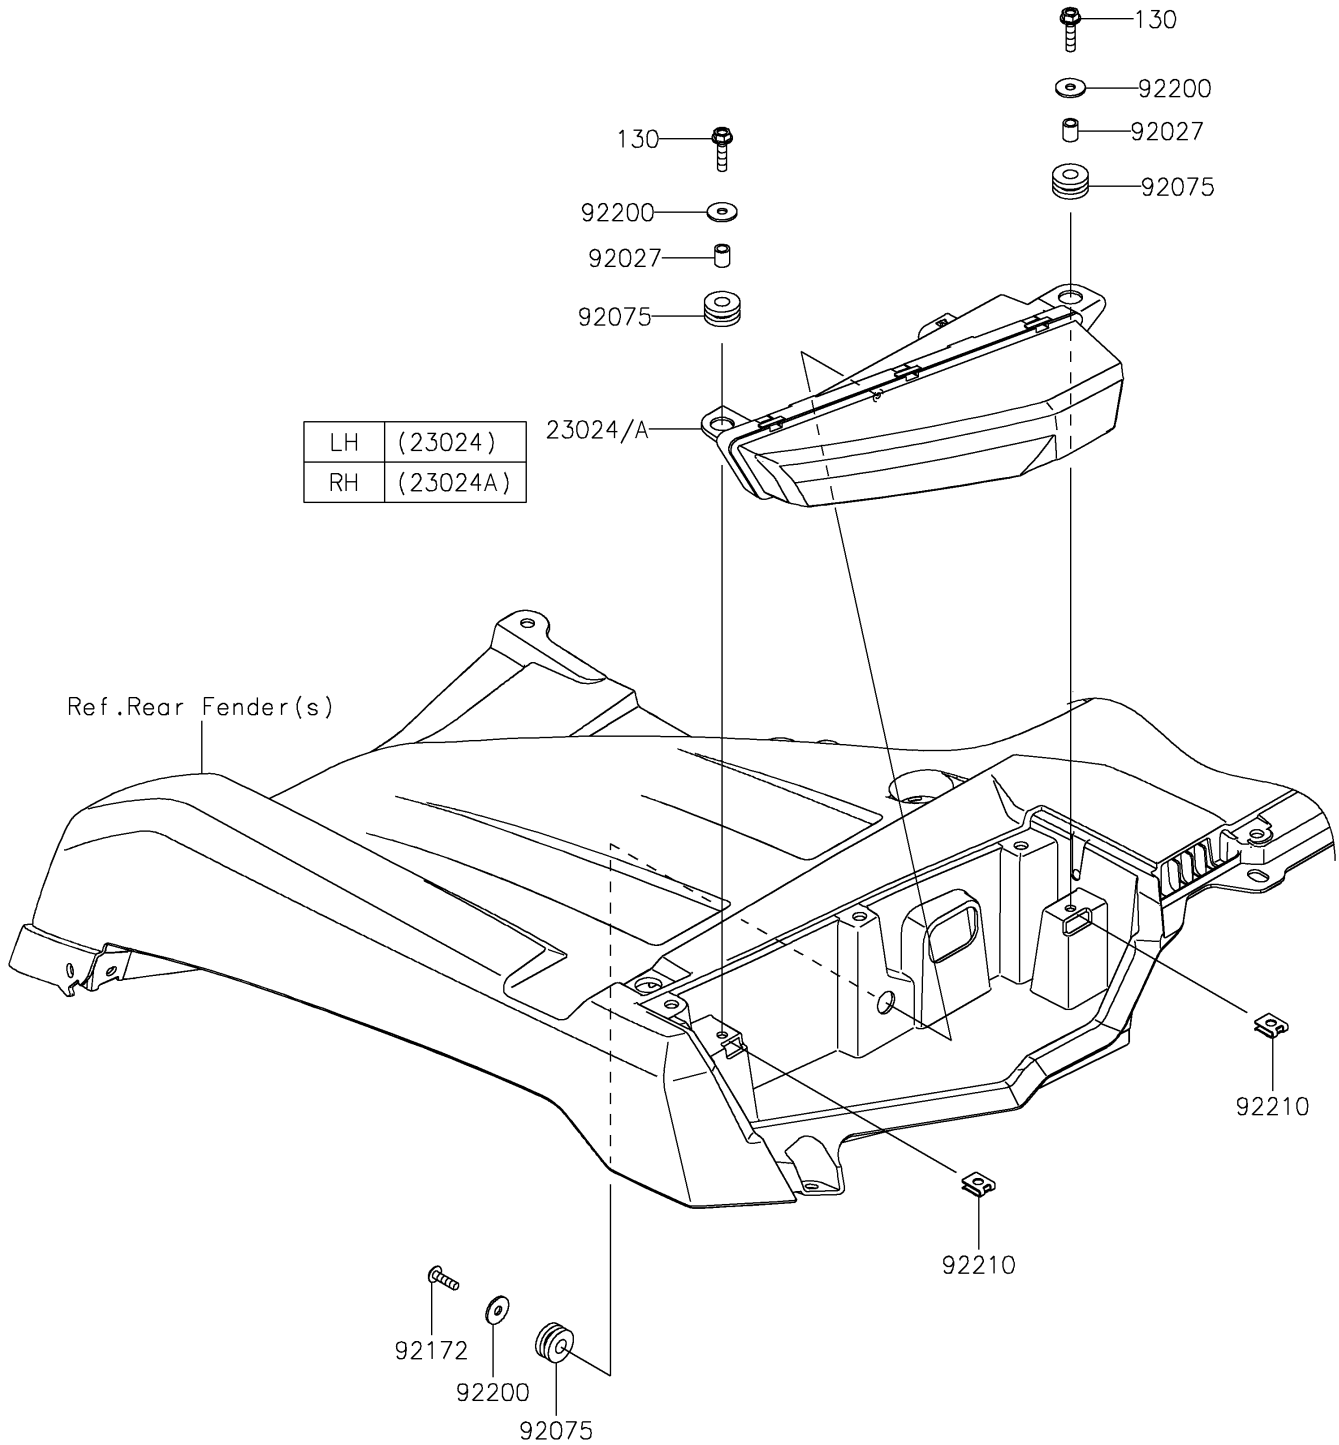

2026 BRUTE FORCE® 750 SE EPS

PARTS DIAGRAM

Taillight(s)

F2720

2026 BRUTE FORCE® 750 SE EPS

PARTS LIST

Taillight(s)

ITEM NAME	PART NUMBER	QUANTITY
LAMP-ASSY-TAIL,LED,LH (Ref # 23024)	23024-0007	1
LAMP-ASSY-TAIL,LED,RH (Ref # 23024A)	23024-0008	1
COLLAR,6.8X10X12 (Ref # 92027)	92027-162	4
DAMPER,10X24X12 (Ref # 92075)	92075-1690	6
SCREW (Ref # 92172)	92172-1072	2
WASHER,6.5X20X1.6 (Ref # 92200)	92200-0283	6
NUT (Ref # 92210)	92210-0754	4
BOLT-FLANGED,6X25 (Ref # 130)	130BA0625	4