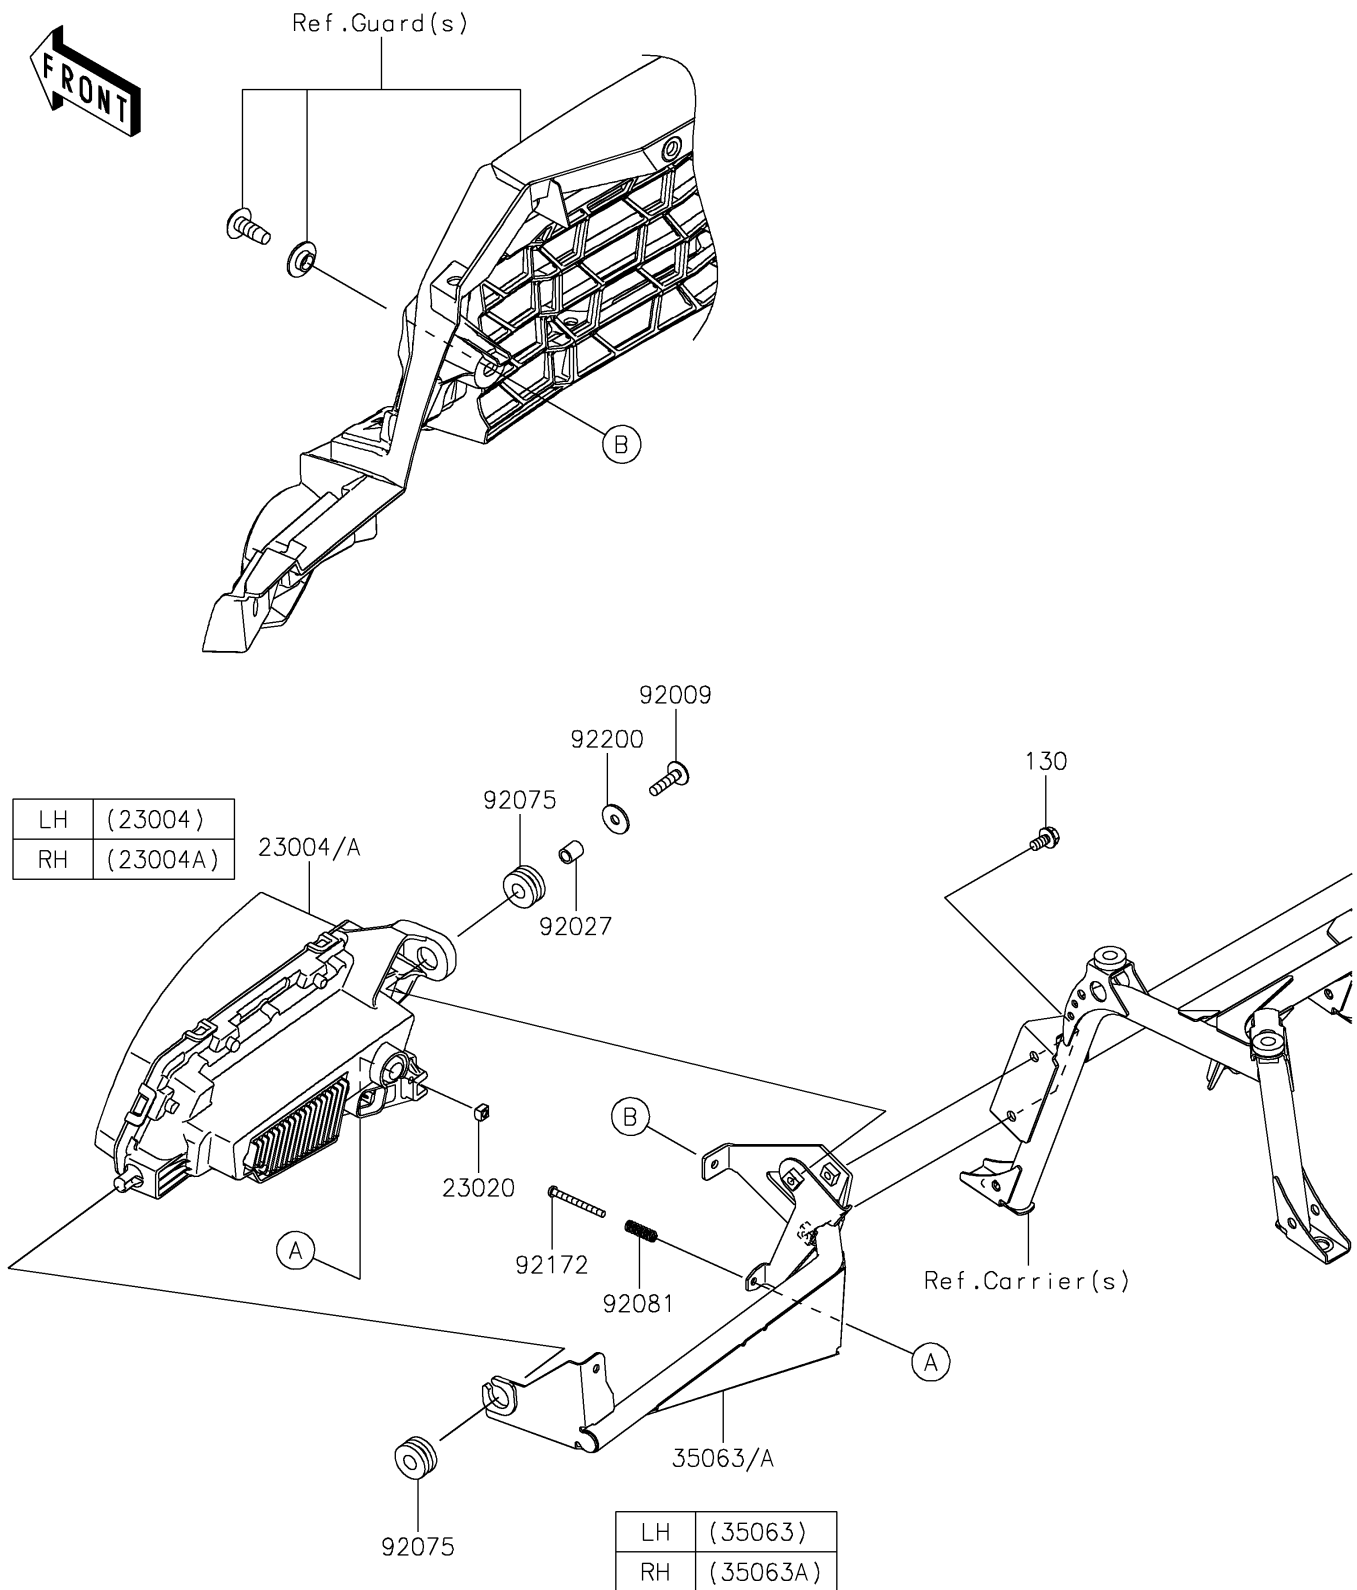

2026 BRUTE FORCE® 750 SE EPS

PARTS DIAGRAM

Headlight(s)

F2710

2026 BRUTE FORCE® 750 SE EPS

PARTS LIST

Headlight(s)

ITEM NAME	PART NUMBER	QUANTITY
LAMP-HEAD,LED,LH (Ref # 23004)	23004-0444	1
LAMP-HEAD,LED,RH (Ref # 23004A)	23004-0445	1
NUT,4MM,FOCUS ADJUST (Ref # 23020)	23020-018	2
STAY,HEAD LAMP,LH (Ref # 35063)	35063-1597	1
STAY,HEAD LAMP,RH (Ref # 35063A)	35063-1598	1
SCREW,6X25 (Ref # 92009)	92009-1465	2
COLLAR,6.8X10X12 (Ref # 92027)	92027-162	2
DAMPER,10X24X12 (Ref # 92075)	92075-1690	4
SPRING,FOCUS ADJUST (Ref # 92081)	92081-1896	2
SCREW,4X40 (Ref # 92172)	92172-1092	2
WASHER,6.5X20X1.6 (Ref # 92200)	92200-0283	2
BOLT-FLANGED,6X12 (Ref # 130)	130BA0612	4