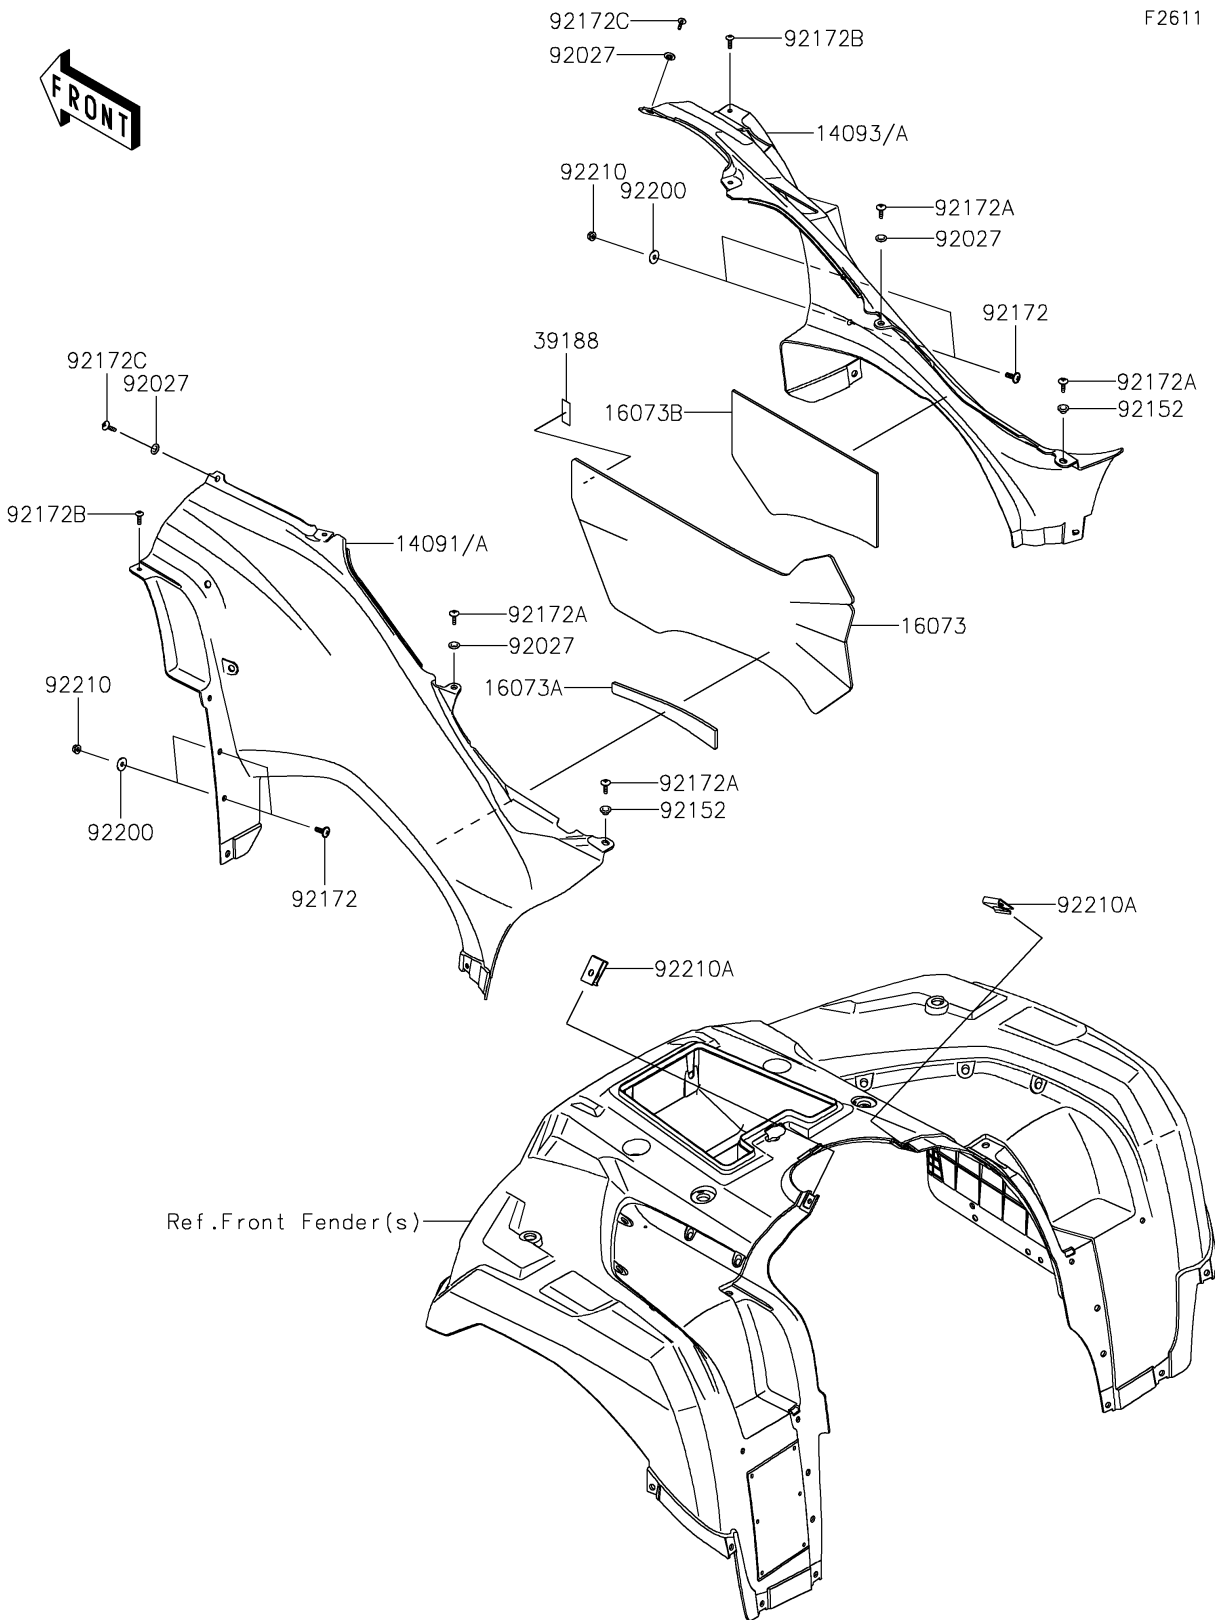

2026 BRUTE FORCE® 750 SE EPS

PARTS DIAGRAM

Side Covers

2026 BRUTE FORCE® 750 SE EPS

PARTS LIST

Side Covers

ITEM NAME	PART NUMBER	QUANTITY
COVER,SIDE,LH,M.G.S.D.GREEN (Ref # 14091)	14091-0312-72Q	1
COVER,SIDE,LH,CAMOUFLAGE (Ref # 14091A)	14091-0312-72X	1
COVER,SIDE,RH,M.G.S.D.GREEN (Ref # 14093)	14093-1546-72Q	1
COVER,SIDE,RH,CAMOUFLAGE (Ref # 14093A)	14093-1546-72X	1
INSULATOR,SIDE COVER,LH (Ref # 16073)	16073-0723	1
INSULATOR,SIDE COVER,OVERLAP (Ref # 16073A)	16073-0807	1
INSULATOR,SIDE COVER,RH (Ref # 16073B)	16073-0808	1
TAPE,20X50 (Ref # 39188)	39188-0601	1
COLLAR (Ref # 92027)	92027-4020	4
COLLAR,6.3X8.3X7.2 (Ref # 92152)	92152-1865	2
SCREW,6X18 (Ref # 92172)	92172-0002	4
SCREW,6X16 (Ref # 92172A)	92172-0236	4
SCREW,5X18 (Ref # 92172B)	92172-0428	2
SCREW,TAPPING,6X20 (Ref # 92172C)	92172-0883	2
WASHER,6.5X20X1.6 (Ref # 92200)	92200-0283	4
NUT,LOCK,FLANGED,6MM (Ref # 92210)	92210-0303	4
NUT,LEAF SPRING,6MM (Ref # 92210A)	92210-0624	2