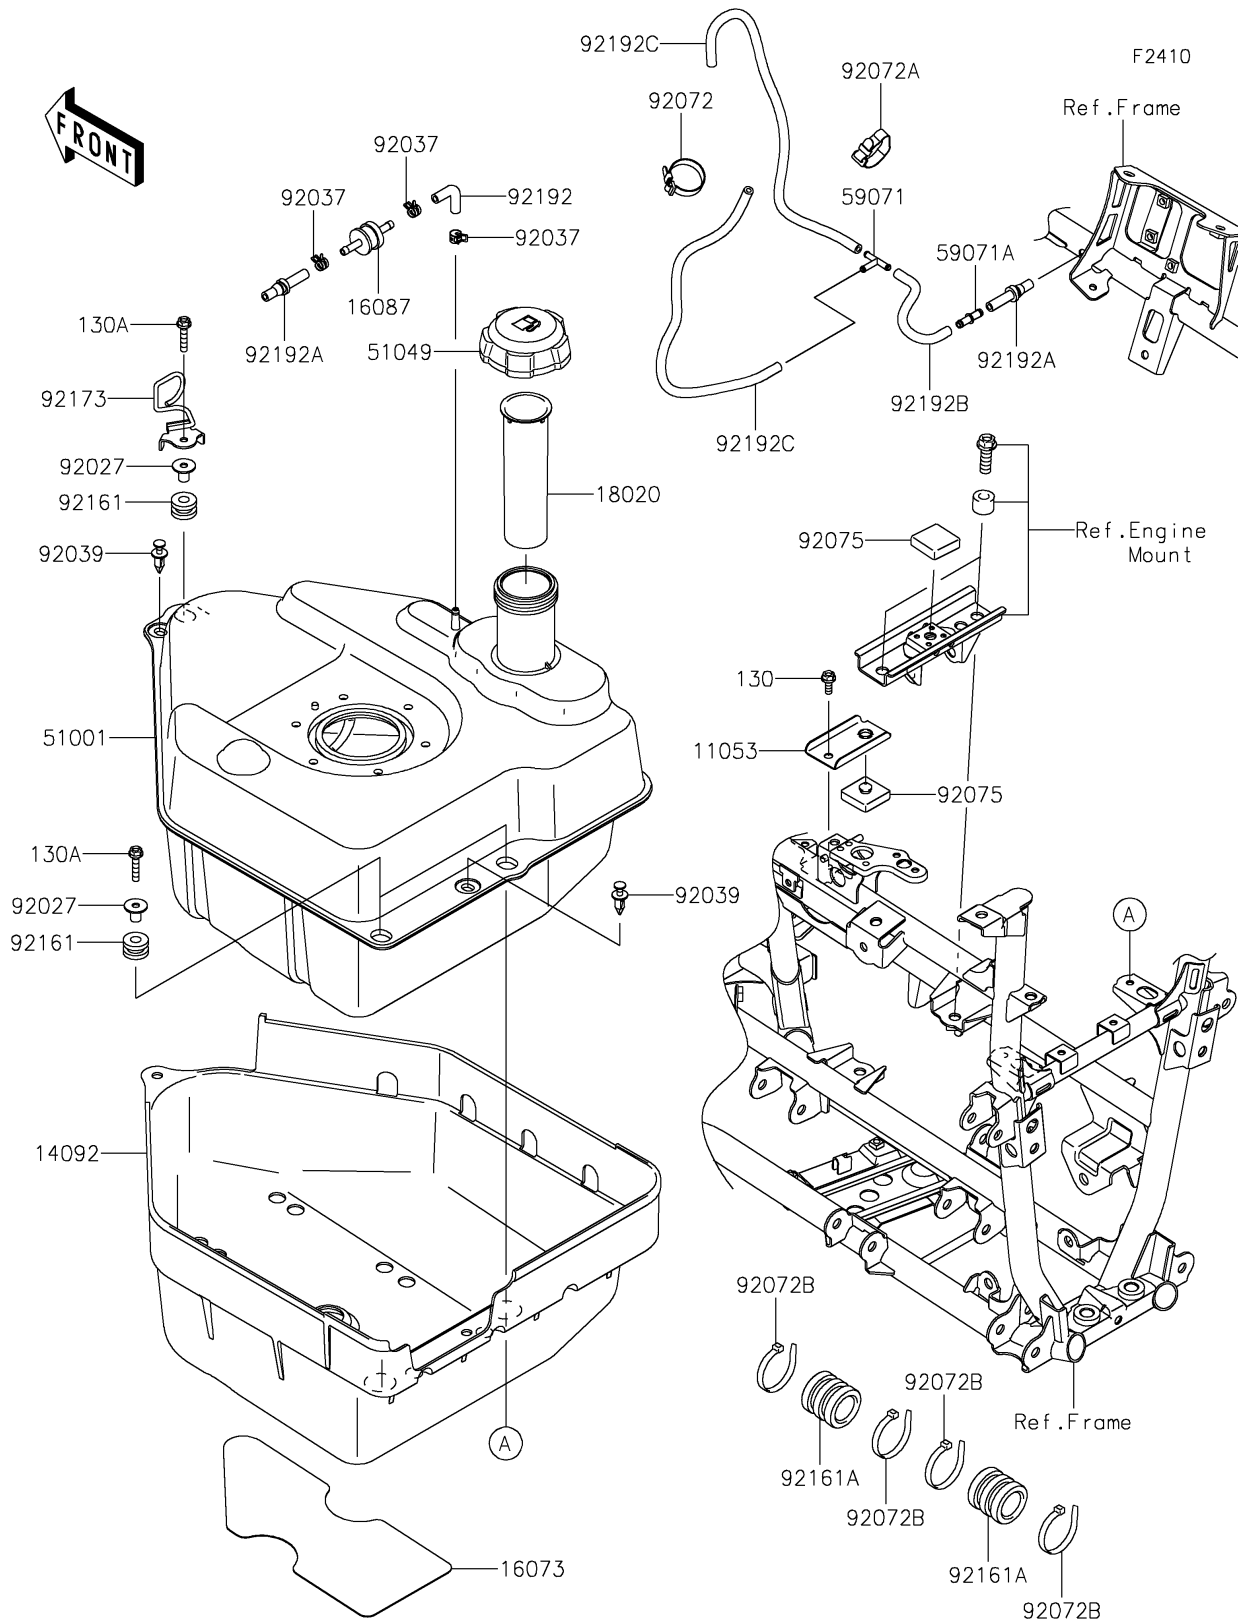

2026 BRUTE FORCE® 750 SE EPS

PARTS DIAGRAM

Fuel Tank

2026 BRUTE FORCE® 750 SE EPS

PARTS LIST

Fuel Tank

ITEM NAME	PART NUMBER	QUANTITY
BRACKET,FUEL TANK,TOP (Ref # 11053)	11053-0936	1
COVER,FUEL TANK,LWR (Ref # 14092)	14092-0186	1
INSULATOR,FUEL TANK COVER,LWR (Ref # 16073)	16073-0925	1
VALVE-CHECK (Ref # 16087)	16087-0008	1
BAFFLE,FUEL TANK (Ref # 18020)	18020-0008	1
TANK-COMP-FUEL (Ref # 51001)	51001-0237	1
CAP-TANK,FUEL (Ref # 51049)	51049-0718	1
JOINT (Ref # 59071)	59071-3705	1
JOINT (Ref # 59071A)	59071-3717	1
COLLAR,L=16.1 (Ref # 92027)	92027-1847	3
CLAMP,TUBE (Ref # 92037)	92037-1461	3
RIVET (Ref # 92039)	92039-0865	2
BAND,L=149 (Ref # 92072)	92072-031	1
BAND,L=186 (Ref # 92072A)	92072-056	1
BAND,L=188 (Ref # 92072B)	92072-1239	4
DAMPER (Ref # 92075)	92075-1882	2
DAMPER (Ref # 92161)	92161-0106	3
DAMPER,FUEL TANK,RR (Ref # 92161A)	92161-1111	2
CLAMP,FUEL TUBE (Ref # 92173)	92173-0872	1
TUBE,FUEL TANK-CHECK VALVE (Ref # 92192)	92192-0067	1
TUBE,FRAME PIPE-CHECK VALVE (Ref # 92192A)	92192-0068	2
TUBE,5X10X80/22 (Ref # 92192B)	92192-0992	1
TUBE,5X10X470 (Ref # 92192C)	92192-0993	2
BOLT-FLANGED,6X16 (Ref # 130)	130BA0616	1
BOLT-FLANGED,6X30 (Ref # 130A)	130BA0630	3