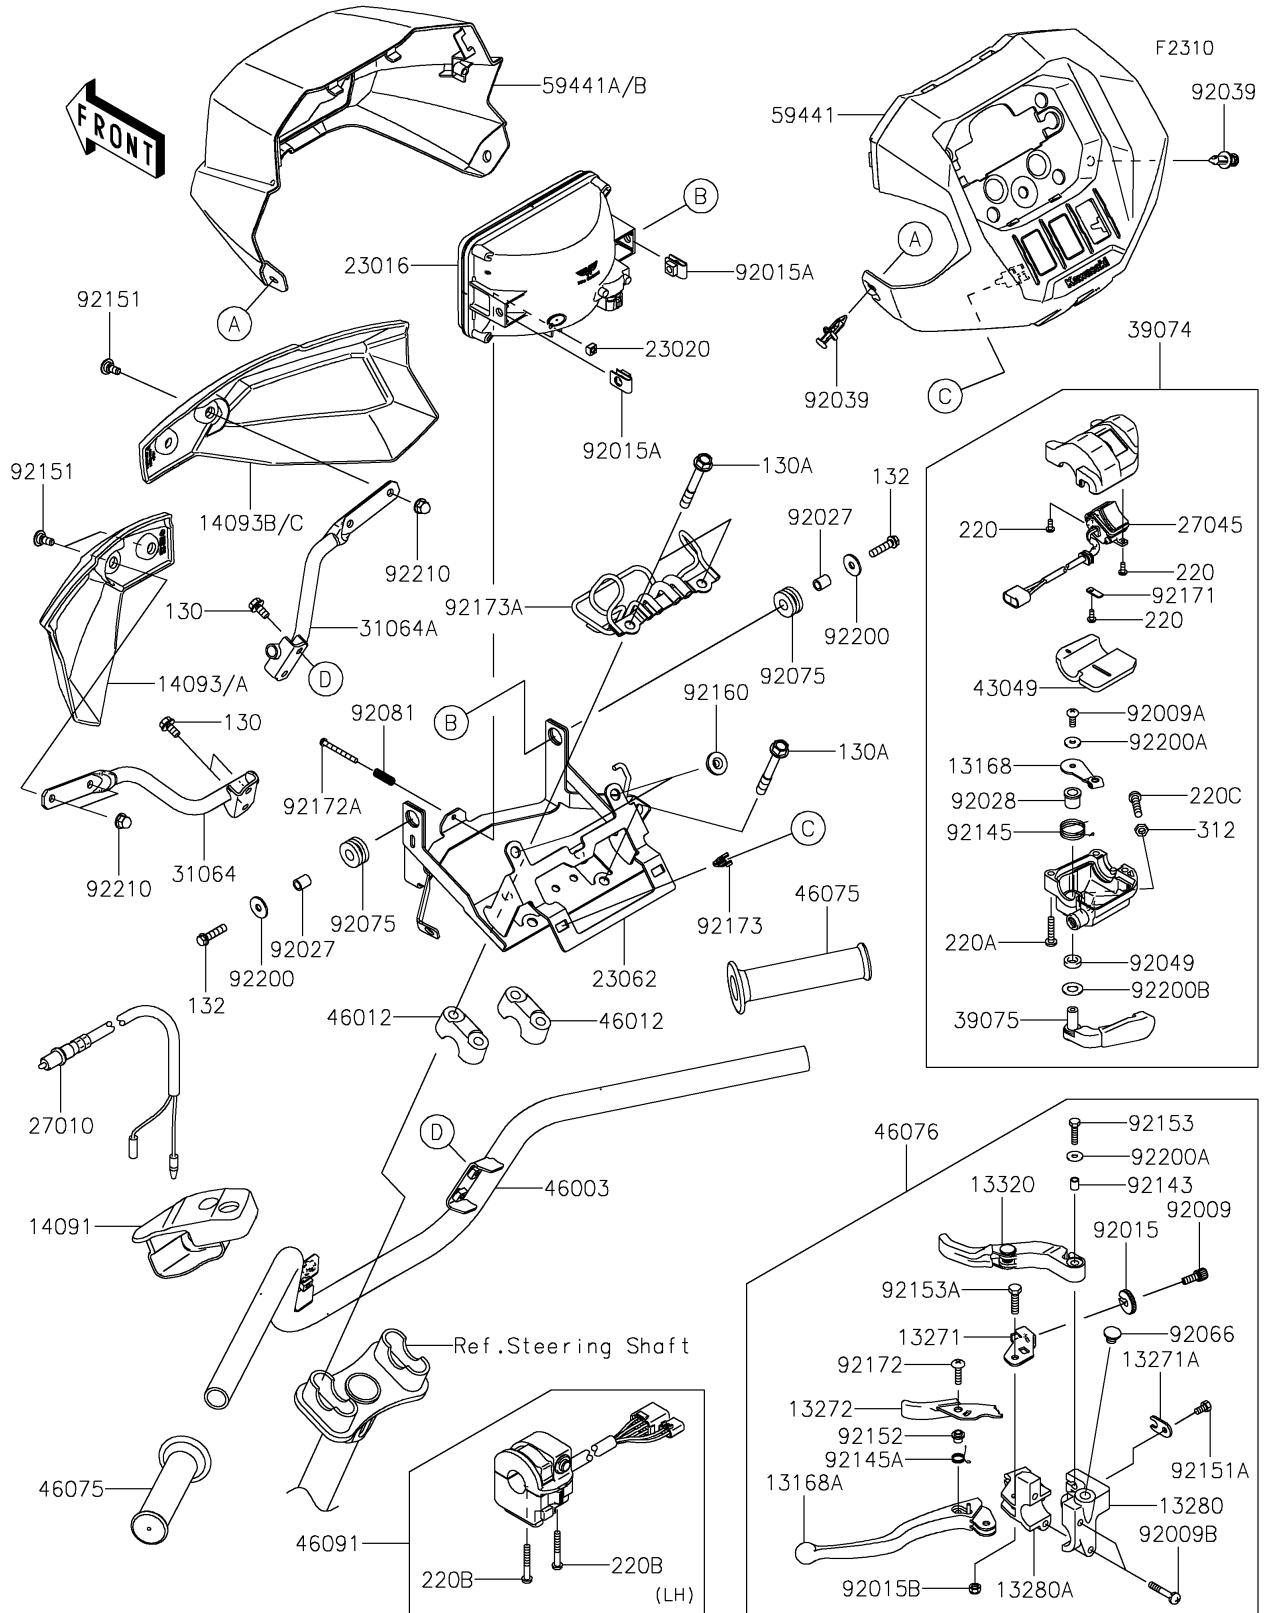

2026 BRUTE FORCE® 750 SE EPS

PARTS DIAGRAM

Handlebar