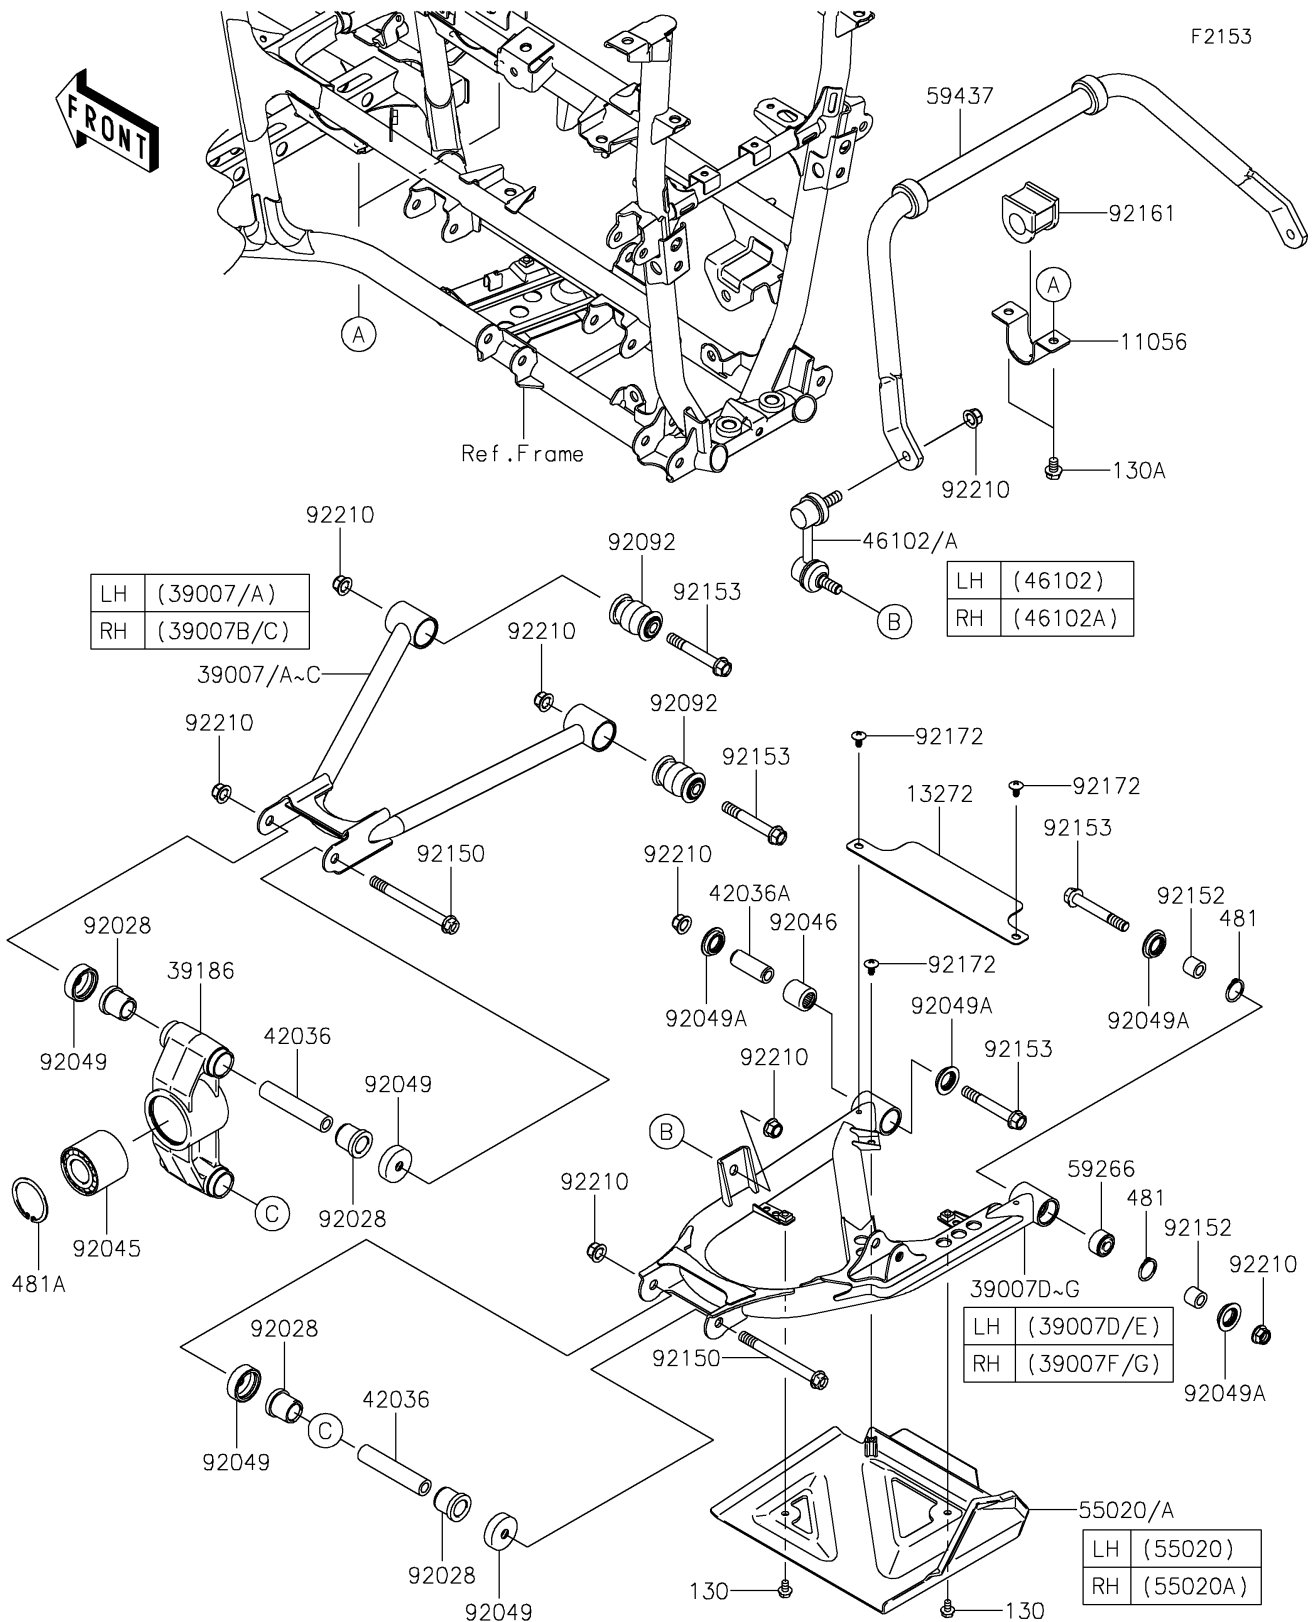

2026 BRUTE FORCE® 750 SE EPS

PARTS DIAGRAM

Rear Suspension