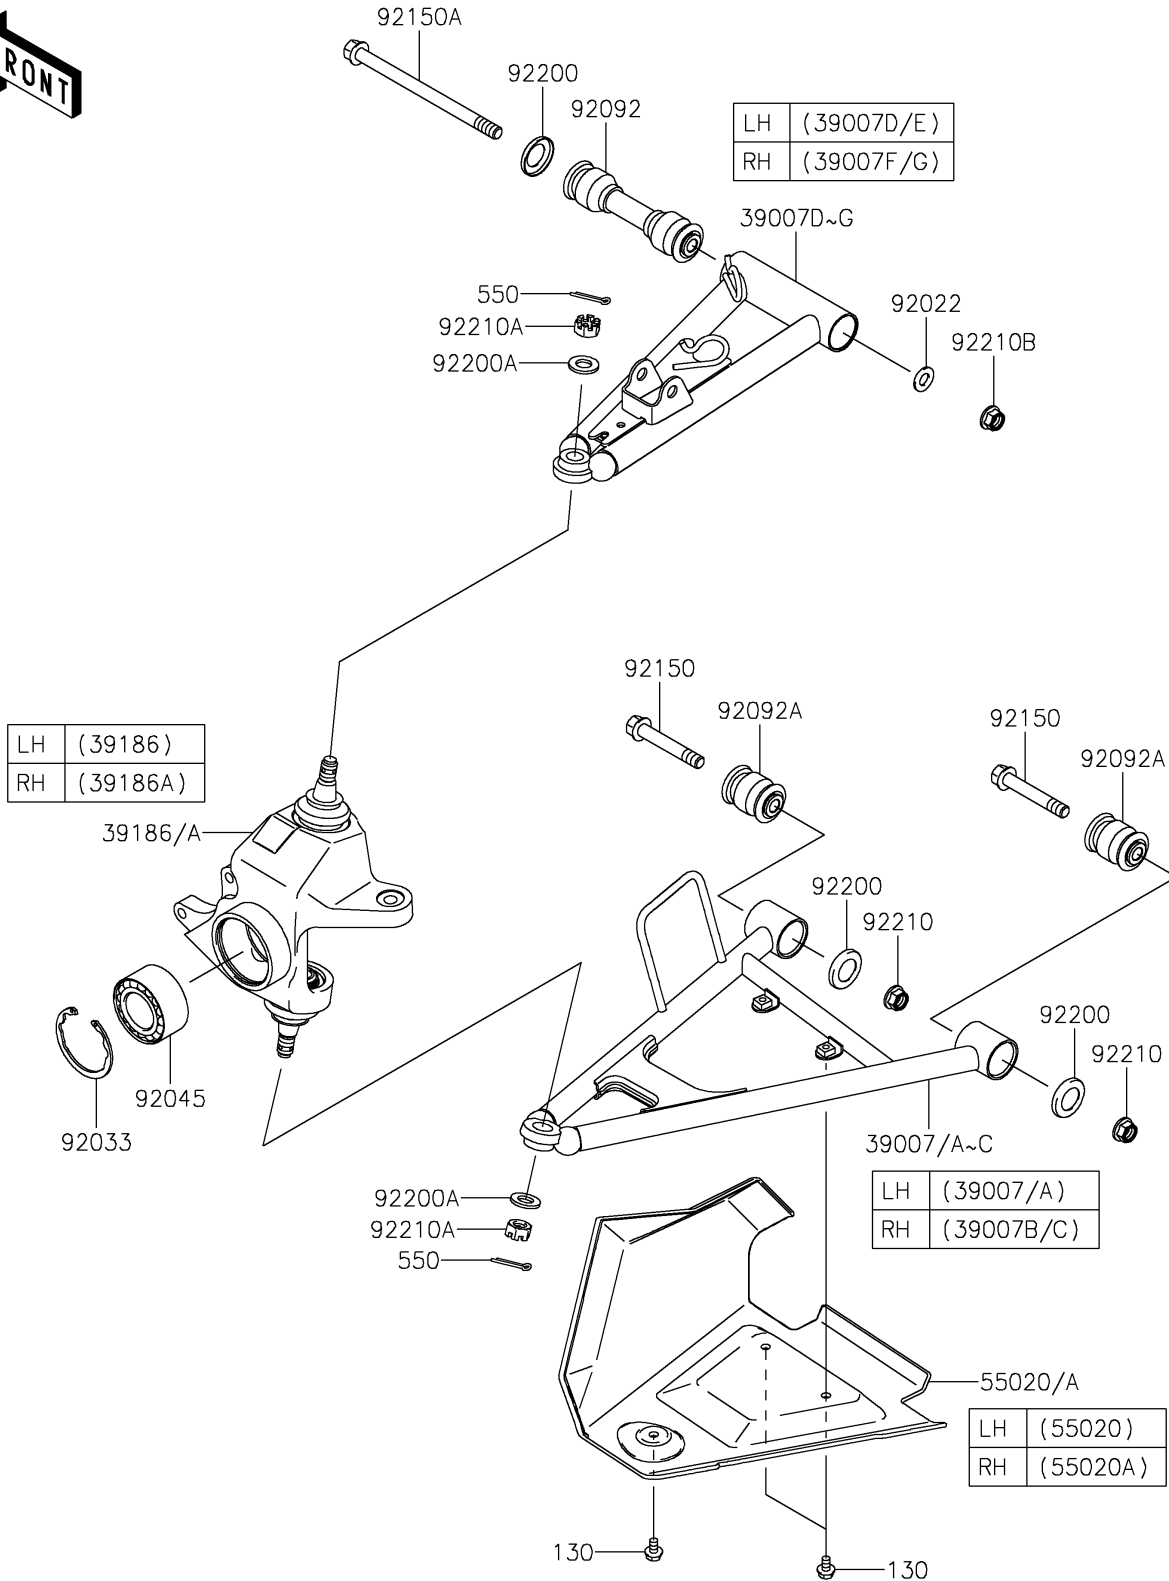

2026 BRUTE FORCE® 750 SE EPS

PARTS DIAGRAM

Front Suspension

F2152

2026 BRUTE FORCE® 750 SE EPS

PARTS LIST

Front Suspension

ITEM NAME	PART NUMBER	QUANTITY
ARM-SUSP,FR,LWR,LH,BLACK (Ref # 39007)	39007-0176-10	1
ARM-SUSP,FR,LWR,LH,P.GOLD (Ref # 39007A)	39007-0176-66X	1
ARM-SUSP,FR,LWR,RH,BLACK (Ref # 39007B)	39007-0177-10	1
ARM-SUSP,FR,LWR,RH,P.GOLD (Ref # 39007C)	39007-0177-66X	1
ARM-SUSP,FR,UPP,LH,BLACK (Ref # 39007D)	39007-0341-10	1
ARM-SUSP,FR,UPP,LH,P.GOLD (Ref # 39007E)	39007-0341-66X	1
ARM-SUSP,FR,UPP,RH,BLACK (Ref # 39007F)	39007-0342-10	1
ARM-SUSP,FR,UPP,RH,P.GOLD (Ref # 39007G)	39007-0342-66X	1
KNUCKLE ASSY,FR,LH (Ref # 39186)	39186-0033	1
KNUCKLE ASSY,FR,RH (Ref # 39186A)	39186-0034	1
GUARD,FRONT ARM,LH,F.BLACK (Ref # 55020)	55020-0109-6Z	1
GUARD,FRONT ARM,RH,F.BLACK (Ref # 55020A)	55020-0110-6Z	1
WASHER,10.2X20X1.5 (Ref # 92022)	92022-3742	2
RING-SNAP,55MM (Ref # 92033)	92033-1274	2
BEARING-BALL,30BWD08ACA13 (Ref # 92045)	92045-0095	2
BUSHING-RUBBER (Ref # 92092)	92092-0025	2
BUSHING-RUBBER (Ref # 92092A)	92092-0026	4
BOLT,FLANGED,10X63 (Ref # 92150)	92150-1384	4
BOLT,FLANGED,10X150 (Ref # 92150A)	92150-1686	2
WASHER,19X31.8X4 (Ref # 92200)	92200-0582	6
WASHER,12.3X23X2.3 (Ref # 92200A)	92200-1004	4
NUT,LOCK,FLANGED,10MM (Ref # 92210)	92210-0276	4
NUT,CASTLE,12MM (Ref # 92210A)	92210-0395	4
NUT,LOCK,FLANGED,10MM (Ref # 92210B)	92210-1081	2
BOLT-FLANGED,6X10 (Ref # 130)	130BA0610	6
PIN-COTTER,3.0X25 (Ref # 550)	550AA3025	4