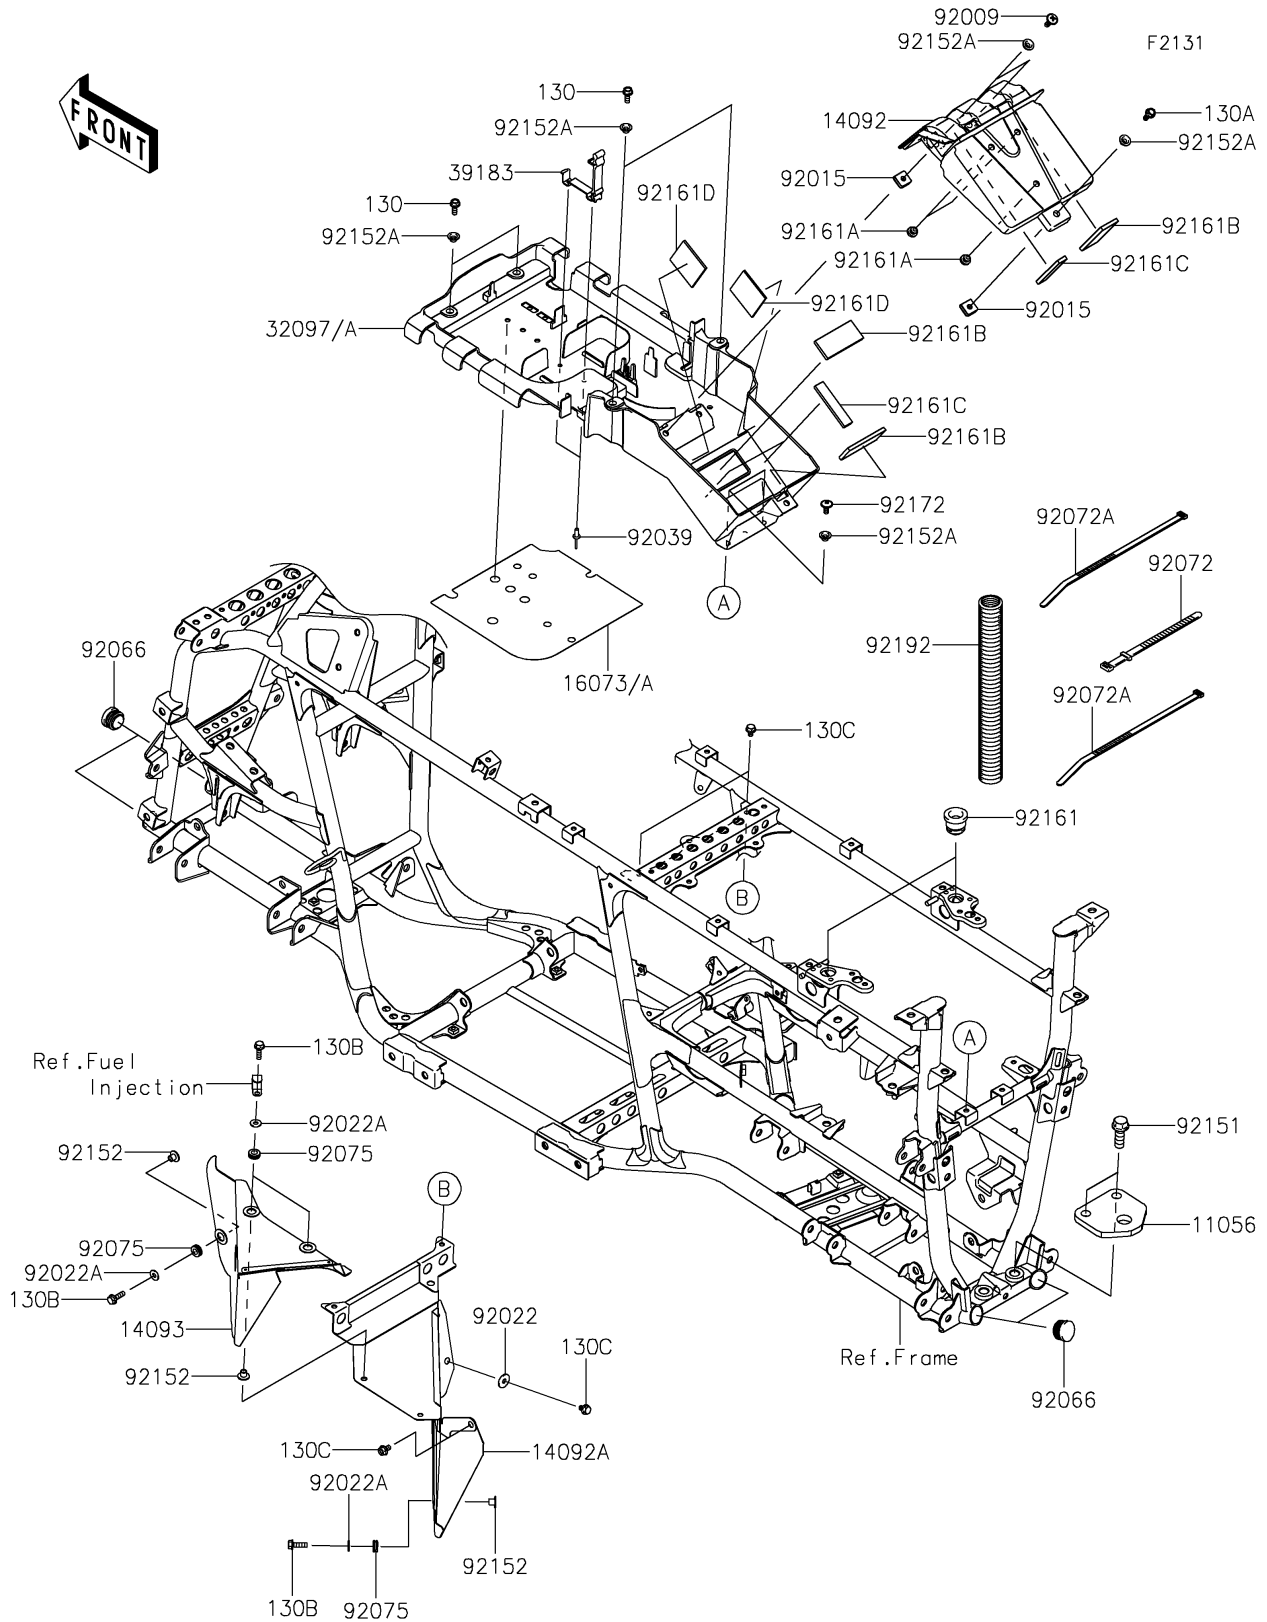

2026 BRUTE FORCE® 750 SE EPS

PARTS DIAGRAM

Frame Fittings

2026 BRUTE FORCE® 750 SE EPS

PARTS LIST

Frame Fittings

ITEM NAME	PART NUMBER	QUANTITY
BRACKET,TRAILER HITCH (Ref # 11056)	11056-0299	1
COVER,BATTERY (Ref # 14092)	14092-0189	1
COVER,HEAT GUARD,FR (Ref # 14092A)	14092-0897	1
COVER,HEAT GUARD (Ref # 14093)	14093-0021	1
INSULATOR,BATTERY CASE (Ref # 16073)	16073-1150	1
CASE-BATTERY (Ref # 32097)	32097-0585	1
BAND-ASSY,TOOL BAG (Ref # 39183)	39183-1065	1
SCREW,6X20 (Ref # 92009)	92009-1289	2
NUT,6MM (Ref # 92015)	92015-1094	3
WASHER,6.5X20X1.6 (Ref # 92022)	92022-1804	1
WASHER,6.2X15X1.2 (Ref # 92022A)	92022-2373	4
RIVET,4.8MM (Ref # 92039)	92039-3719	2
PLUG (Ref # 92066)	92066-0036	4
BAND,L=186 (Ref # 92072)	92072-056	1
BAND,L=292.1 (Ref # 92072A)	92072-3509	2
DAMPER (Ref # 92075)	92075-2097	4
BOLT,FLANGED,12X35 (Ref # 92151)	92151-1903	2
COLLAR,6.3X8.3X9.2 (Ref # 92152)	92152-0237	4
COLLAR,6.3X8.3X7.2 (Ref # 92152A)	92152-1865	9
DAMPER (Ref # 92161)	92161-0048	2
DAMPER (Ref # 92161A)	92161-1084	3
DAMPER,30X70X5 (Ref # 92161B)	92161-1127	3
DAMPER,15X70X5 (Ref # 92161C)	92161-1380	3
DAMPER,50X50X3 (Ref # 92161D)	92161-1386	2
SCREW,6X14 (Ref # 92172)	92172-0401	2
TUBE,CORRUGATED,25.5X32.25X300 (Ref # 92192)	92192-1042	1
BOLT-FLANGED,6X16 (Ref # 130)	130BA0616	4
BOLT-FLANGED,6X18 (Ref # 130A)	130BA0618	1
BOLT-FLANGED,6X20 (Ref # 130B)	130BA0620	4

2026 BRUTE FORCE[®] 750 SE EPS

PARTS LIST

Frame Fittings

ITEM NAME	PART NUMBER	QUANTITY
BOLT-FLANGED,6X10 (Ref # 130C)	130BD0610	4