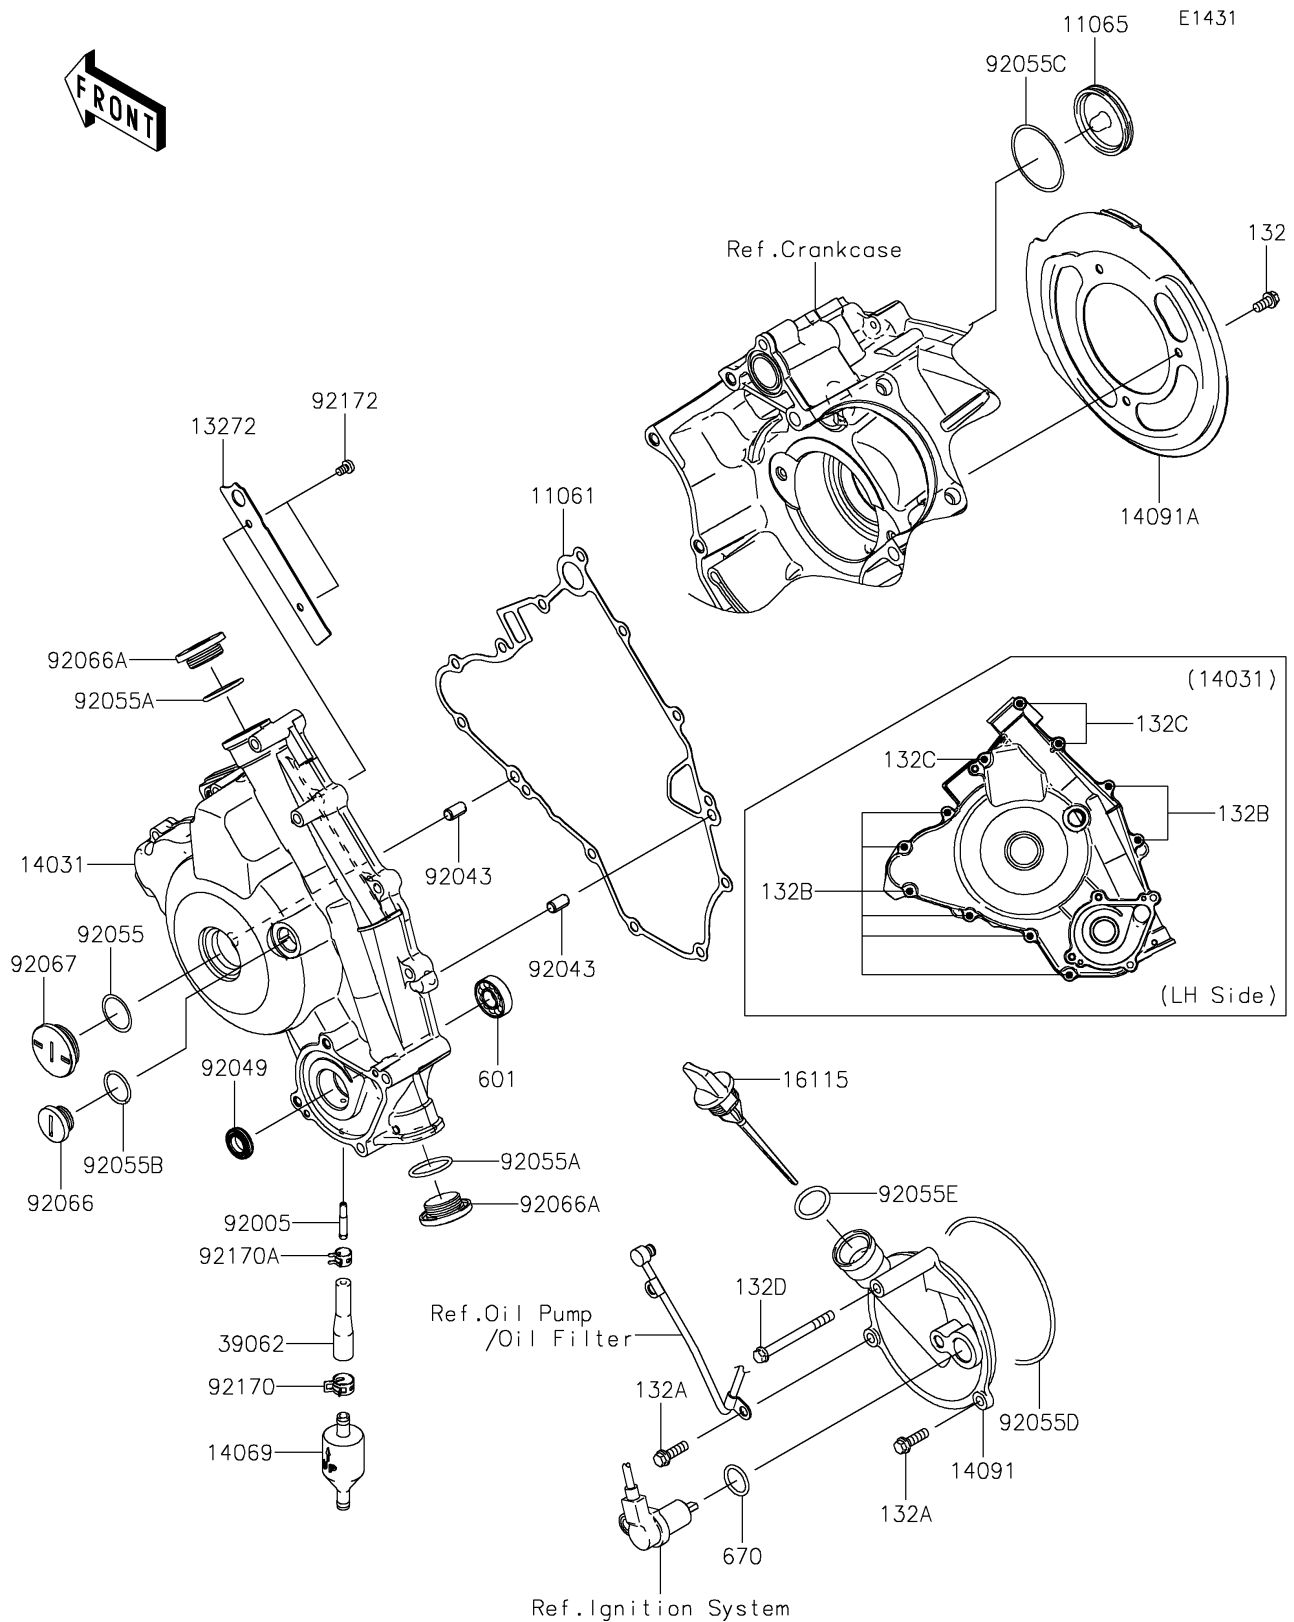

2026 BRUTE FORCE® 750 SE EPS

PARTS DIAGRAM

Engine Cover(s)

2026 BRUTE FORCE® 750 SE EPS

PARTS LIST

Engine Cover(s)

ITEM NAME	PART NUMBER	QUANTITY
GASKET (Ref # 11061)	11061-1119	1
CAP (Ref # 11065)	11065-1151	1
PLATE (Ref # 13272)	13272-1090	1
COVER-GENERATOR (Ref # 14031)	14031-0127	1
BREATHER (Ref # 14069)	14069-1051	1
COVER (Ref # 14091)	14091-1365	1
COVER,BELT CONVERTER (Ref # 14091A)	14091-1571	1
CAP-OIL FILLER (Ref # 16115)	16115-0001	1
HOSE-COOLING,CARBURETOR-VALVE (Ref # 39062)	39062-1382	1
FITTING (Ref # 92005)	92005-1264	1
PIN,6.2X8X14 (Ref # 92043)	92043-1263	2
SEAL-OIL,12X22X5 (Ref # 92049)	92049-0783	1
RING-O,27.7X2.4 (Ref # 92055)	92055-091	1
RING-O,25.7X2.4 (Ref # 92055A)	92055-1136	2
RING-O,20X2 (Ref # 92055B)	92055-1146	1
RING-O,44.7X2.4 (Ref # 92055C)	92055-1279	1
RING-O,99.5X2.0 (Ref # 92055D)	92055-1632	1
RING-O,20X3 (Ref # 92055E)	92055-2185	1
PLUG,COVER (Ref # 92066)	92066-0011	1
PLUG,25X8 (Ref # 92066A)	92066-0012	2
PLUG,30X8 (Ref # 92067)	92067-024	1
CLAMP (Ref # 92170)	92170-1492	1
CLAMP (Ref # 92170A)	92170-1493	1
SCREW,5X8 (Ref # 92172)	92172-0119	2
BOLT-FLANGED-SMALL,6X12 (Ref # 132)	132BA0612	3
BOLT-FLANGED-SMALL,6X20 (Ref # 132A)	132BA0620	2
BOLT-FLANGED-SMALL,6X30 (Ref # 132B)	132BA0630	8
BOLT-FLANGED-SMALL,6X55 (Ref # 132C)	132BA0655	3
BOLT-FLANGED-SMALL,6X65 (Ref # 132D)	132BA0665	1

2026 BRUTE FORCE[®] 750 SE EPS

PARTS LIST

Engine Cover(s)

ITEM NAME	PART NUMBER	QUANTITY
BEARING-BALL (Ref # 601)	601A6001	1
O RING,18MM (Ref # 670)	670D2018	1