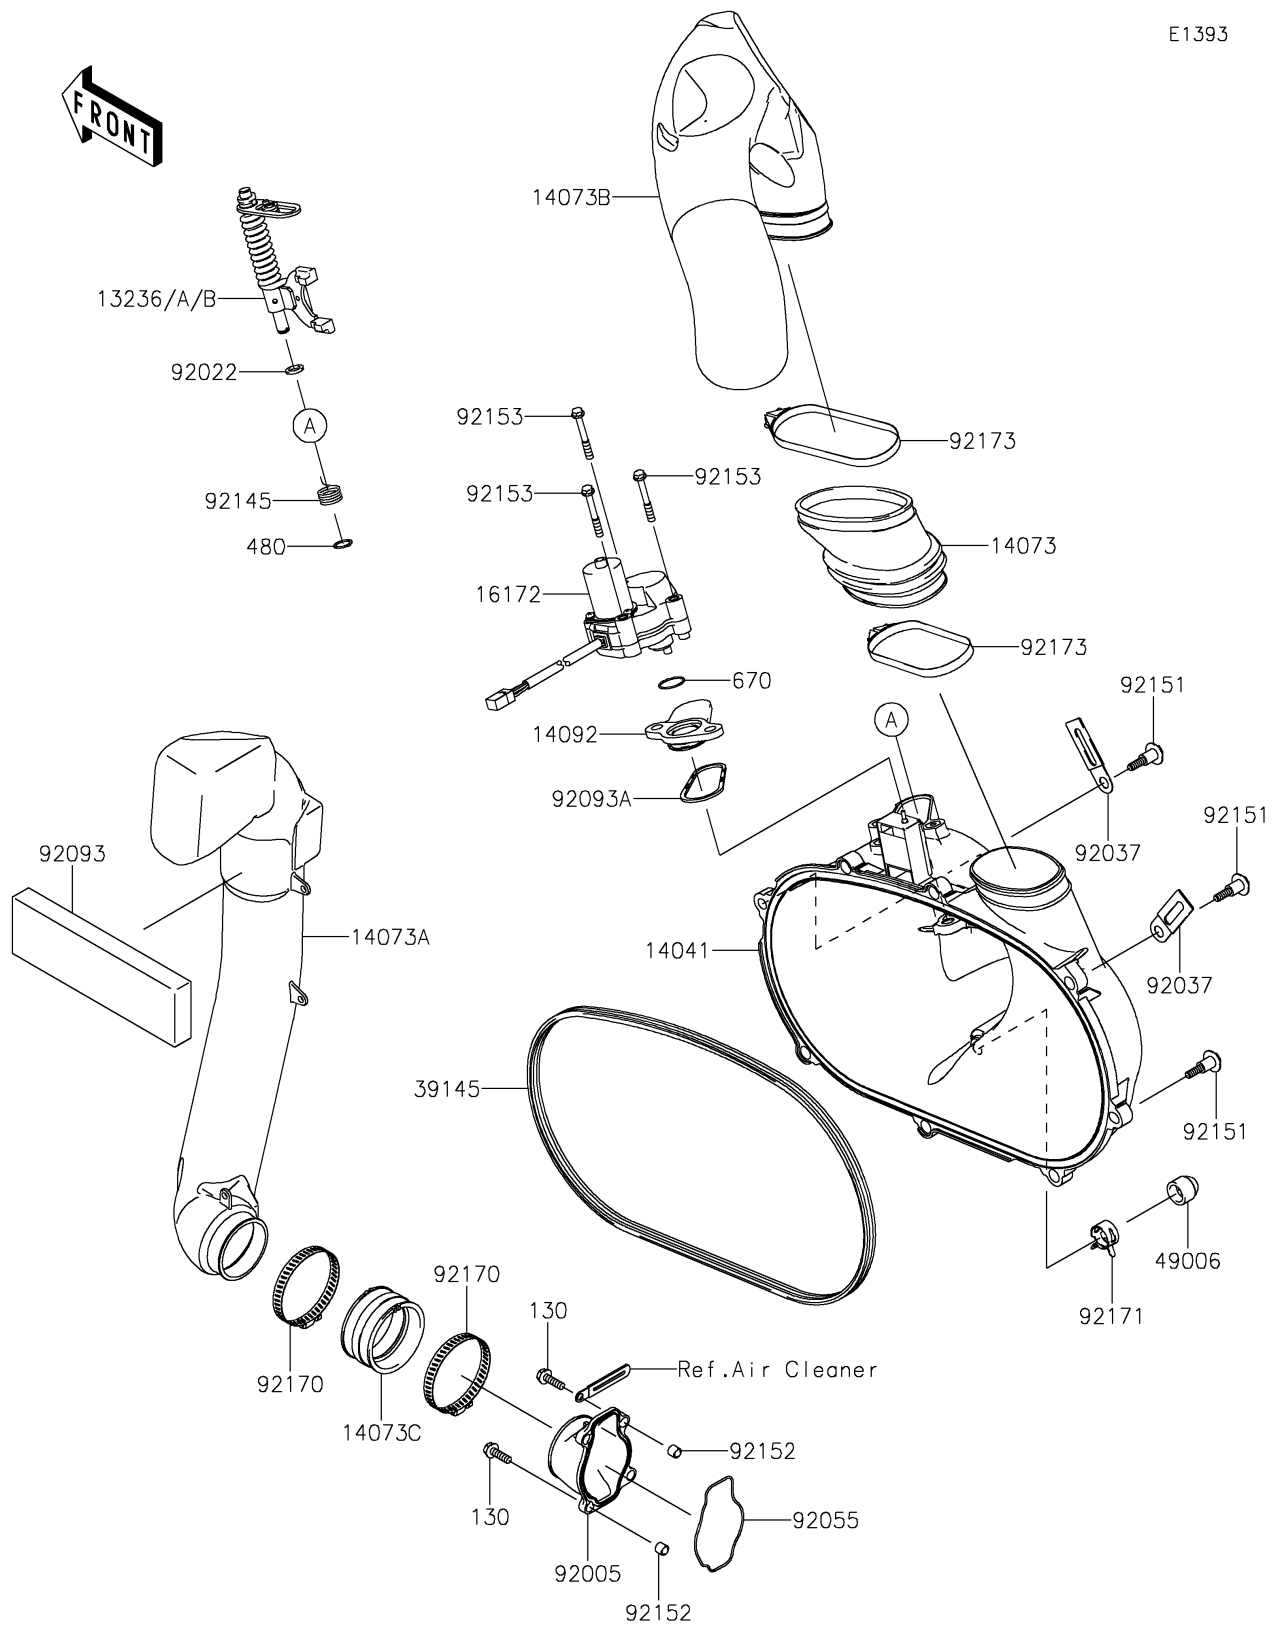

## PARTS DIAGRAM

### Converter Cover

E1393

## PARTS LIST

### Converter Cover

ITEM NAME	PART NUMBER	QUANTITY
LEVER-COMP,YELLOW (Ref # 13236)	13236-0046	AR
LEVER-COMP,GREEN (Ref # 13236A)	13236-0047	AR
LEVER-COMP,PAINT LESS (Ref # 13236B)	13236-0048	1
COVER-COMP (Ref # 14041)	14041-0625	1
DUCT,EXHAUST JOINT (Ref # 14073)	14073-0028	1
DUCT,INTAKE (Ref # 14073A)	14073-0298	1
DUCT,EXHAUST (Ref # 14073B)	14073-0734	1
DUCT,JOINT (Ref # 14073C)	14073-1775	1
COVER (Ref # 14092)	14092-0780	1
ACTUATOR (Ref # 16172)	16172-0018	1
TRIM-SEAL (Ref # 39145)	39145-0702	1
BOOT,DRAIN (Ref # 49006)	49006-0560	1
FITTING (Ref # 92005)	92005-0718	1
WASHER,10.2X16X1 (Ref # 92022)	92022-1829	1
CLAMP (Ref # 92037)	92037-1780	2
RING-O (Ref # 92055)	92055-1630	1
SEAL (Ref # 92093)	92093-0581	1
SEAL (Ref # 92093A)	92093-1548	1
SPRING (Ref # 92145)	92145-1567	1
BOLT,FLANGED,6X30 (Ref # 92151)	92151-1686	8
COLLAR (Ref # 92152)	92152-1332	4
BOLT,6X47 (Ref # 92153)	92153-0678	3
CLAMP (Ref # 92170)	92170-1764	2
CLAMP (Ref # 92171)	92171-0329	1
CLAMP (Ref # 92173)	92173-0260	2
BOLT-FLANGED,6X20 (Ref # 130)	130CA0620	4
CIRCLIP-TYPE-C,10MM (Ref # 480)	480J1000	1
O RING (Ref # 670)	670D3022	1