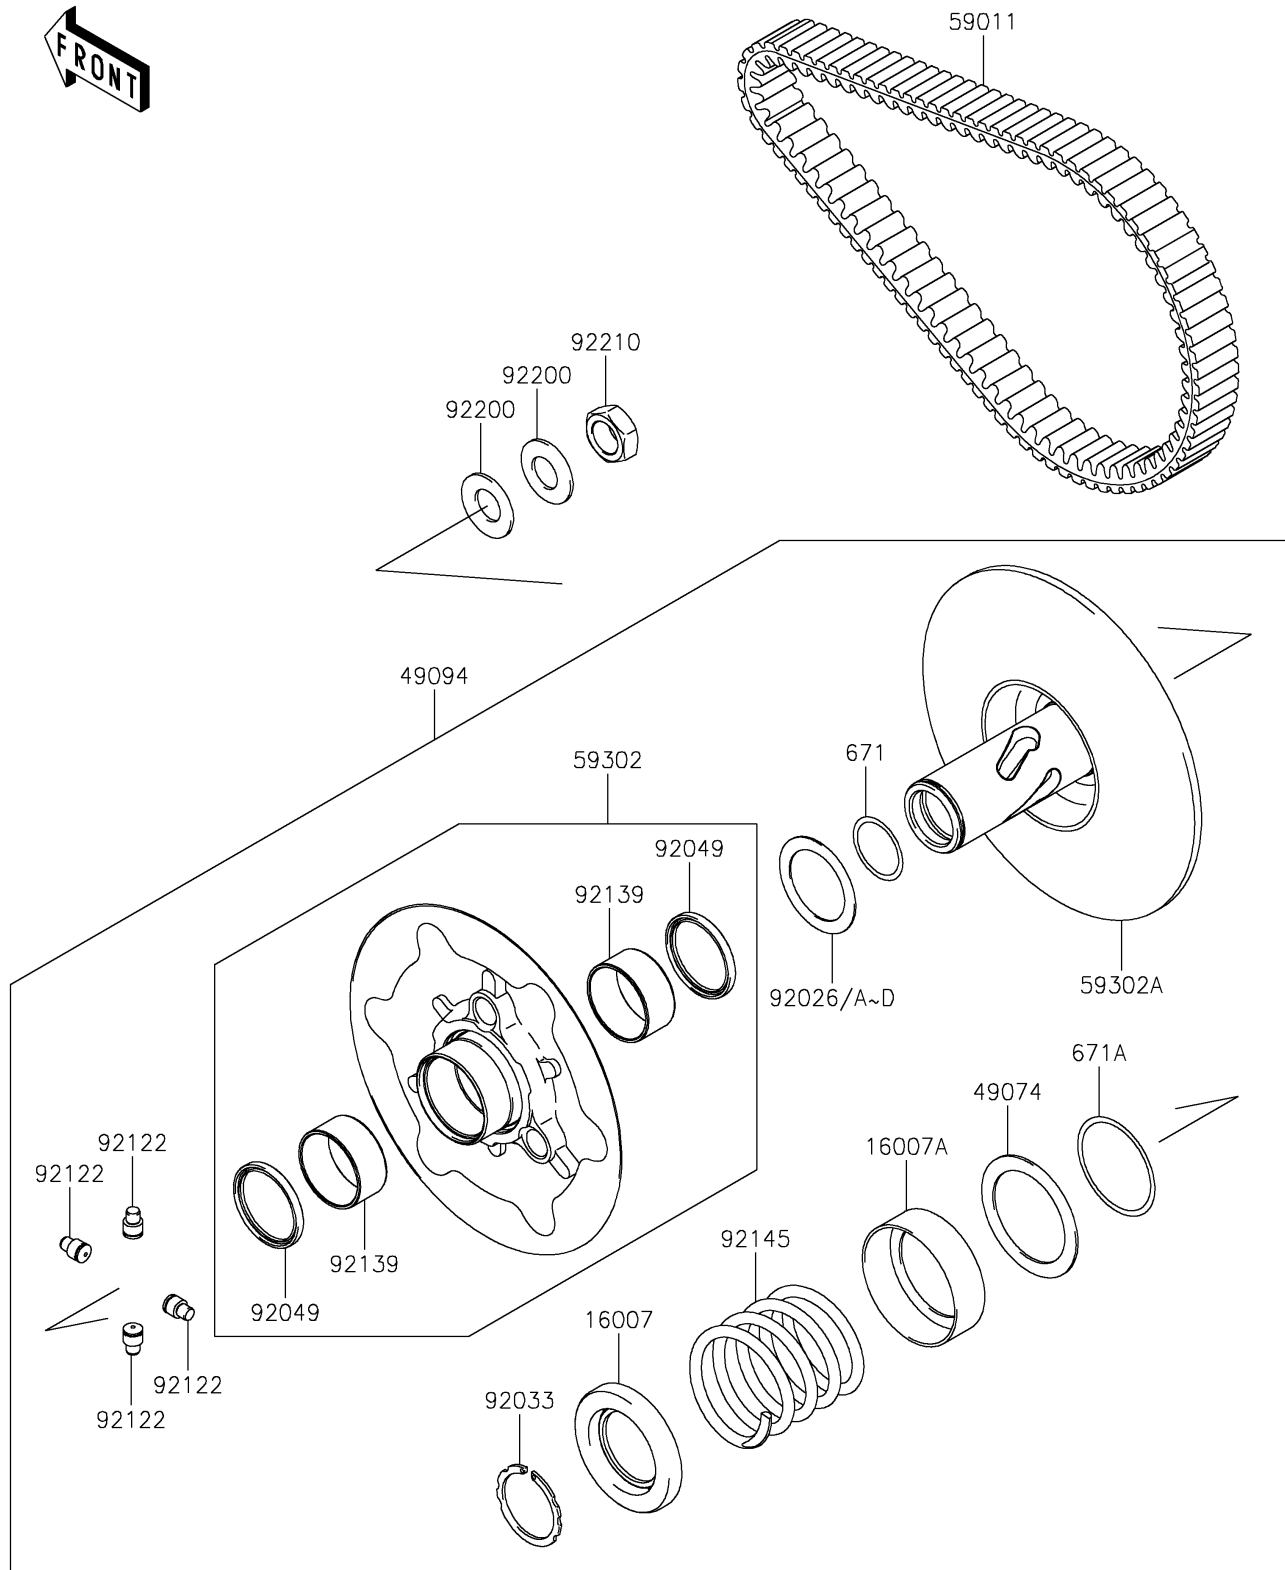

## PARTS DIAGRAM

### Driven Converter/Drive Belt

E1392

## PARTS LIST

### Driven Converter/Drive Belt

ITEM NAME	PART NUMBER	QUANTITY
SEAT-SPRING (Ref # 16007)	16007-1203	1
SEAT-SPRING,SHEAVE MOVABLE (Ref # 16007A)	16007-1221	1
PLATE-THRUST (Ref # 49074)	49074-1055	1
CONVERTER-ASSY-DRIVEN (Ref # 49094)	49094-0051	1
BELT,CVT (Ref # 59011)	59011-0019	1
SHEAVE-COMP,MOVABLE (Ref # 59302)	59302-0039	1
SHEAVE-COMP,FIXED (Ref # 59302A)	59302-0077	1
SPACER,T=0.30 (Ref # 92026)	92026-0034	AR
SPACER,T=1.00 (Ref # 92026A)	92026-1565	AR
SPACER,T=0.60 (Ref # 92026B)	92026-1569	AR
SPACER,T=1.40 (Ref # 92026C)	92026-1570	AR
SPACER,T=0.80 (Ref # 92026D)	92026-1617	AR
RING-SNAP (Ref # 92033)	92033-1317	1
SEAL-OIL (Ref # 92049)	92049-1528	2
ROLLER (Ref # 92122)	92122-1209	4
BUSHING (Ref # 92139)	92139-0313	2
SPRING,PURPLE (Ref # 92145)	92145-1499	1
WASHER (Ref # 92200)	92200-1505	2
NUT,18MM (Ref # 92210)	92210-1367	1
O RING (Ref # 671)	671D2530	1
O RING (Ref # 671A)	671D2550	1