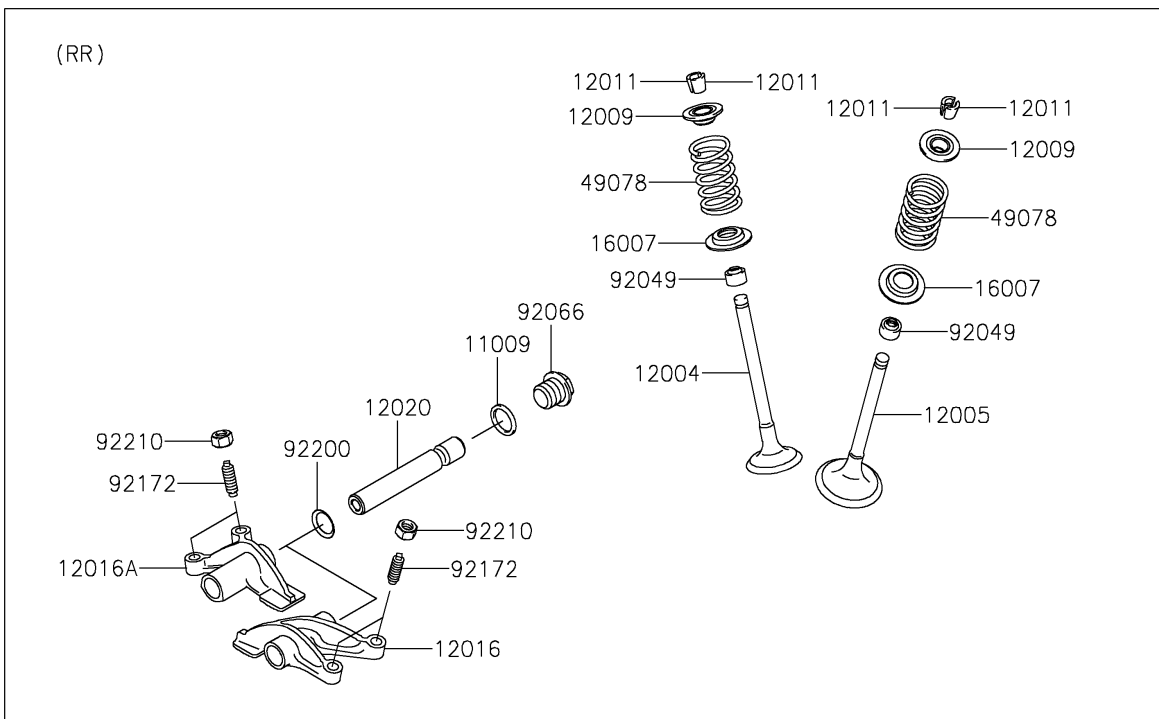

2026 BRUTE FORCE® 750 SE EPS

PARTS DIAGRAM

Valve(s)

E1210

2026 BRUTE FORCE® 750 SE EPS

PARTS LIST

Valve(s)

ITEM NAME	PART NUMBER	QUANTITY
GASKET,14X18X1.5 (Ref # 11009)	11009-1430	4
VALVE-INTAKE (Ref # 12004)	12004-0717	4
VALVE-EXHAUST (Ref # 12005)	12005-0047	4
RETAINER-VALVE SPRING (Ref # 12009)	12009-1056	8
COLLET (Ref # 12011)	12011-1051	16
ARM-ROCKER,EXHAUST (Ref # 12016)	12016-1128	2
ARM-ROCKER,INTAKE (Ref # 12016A)	12016-1129	2
SHAFT-ROCKER (Ref # 12020)	12020-0004	4
SEAT-SPRING (Ref # 16007)	16007-0703	8
SPRING-ENGINE VALVE (Ref # 49078)	49078-0014	8
SEAL-OIL,VSB58.558 (Ref # 92049)	92049-1218	8
PLUG,DRAIN (Ref # 92066)	92066-2196	4
SCREW,6MM (Ref # 92172)	92172-0737	8
WASHER,13X17X0.3 (Ref # 92200)	92200-0808	4
NUT,6MM (Ref # 92210)	92210-1490	8