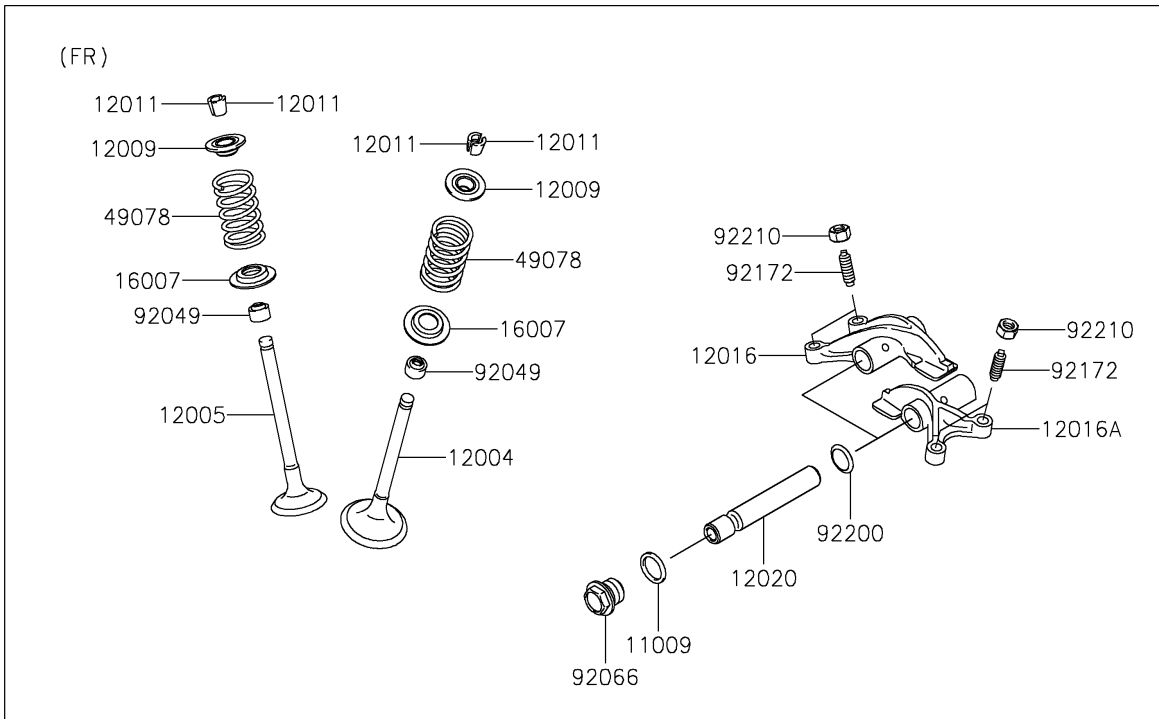

2026 BRUTE FORCE® 750 SE EPS

PARTS DIAGRAM

Valve(s)

E1210

2026 BRUTE FORCE® 750 SE EPS

PARTS LIST

Valve(s)

ITEM NAME	PART NUMBER	QUANTITY
GASKET,14X18X1.5 (Ref # 11009)	11009-1430	4
VALVE-INTAKE (Ref # 12004)	12004-0717	4
VALVE-EXHAUST (Ref # 12005)	12005-0047	4
RETAINER-VALVE SPRING (Ref # 12009)	12009-1056	8
COLLET (Ref # 12011)	12011-1051	16
ARM-ROCKER,EXHAUST (Ref # 12016)	12016-1128	2
ARM-ROCKER,INTAKE (Ref # 12016A)	12016-1129	2
SHAFT-ROCKER (Ref # 12020)	12020-0004	4
SEAT-SPRING (Ref # 16007)	16007-0703	8
SPRING-ENGINE VALVE (Ref # 49078)	49078-0014	8
SEAL-OIL,VSB58.558 (Ref # 92049)	92049-1218	8
PLUG,DRAIN (Ref # 92066)	92066-2196	4
SCREW,6MM (Ref # 92172)	92172-0737	8
WASHER,13X17X0.3 (Ref # 92200)	92200-0808	4
NUT,6MM (Ref # 92210)	92210-1490	8