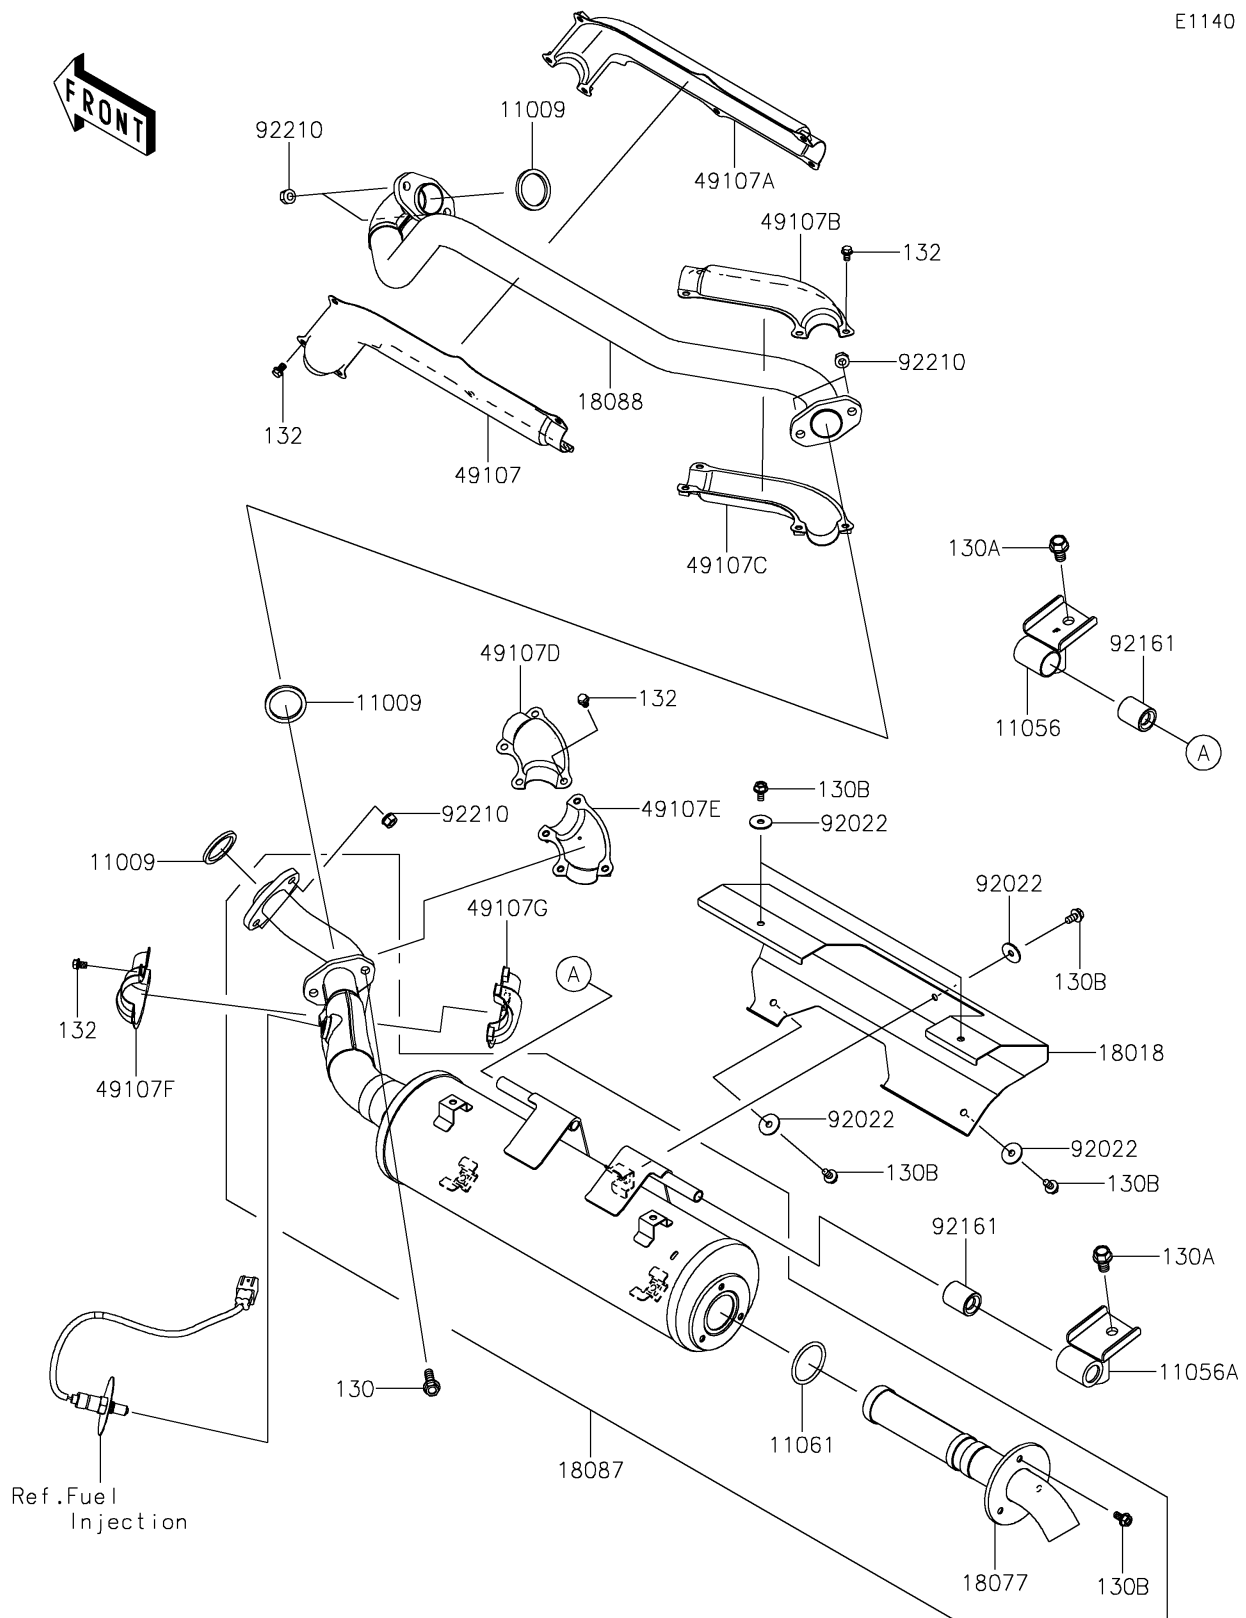

2026 BRUTE FORCE® 750 SE EPS

PARTS DIAGRAM

Muffler(s)

E1140

2026 BRUTE FORCE® 750 SE EPS

PARTS LIST

Muffler(s)

ITEM NAME	PART NUMBER	QUANTITY
GASKET,EXHAUST HOLDER (Ref # 11009)	11009-1894	3
BRACKET,MUFFLER,FR (Ref # 11056)	11056-0532	1
BRACKET,MUFFLER,RR (Ref # 11056A)	11056-0533	1
GASKET,38.9X46.4X3.0 (Ref # 11061)	11061-0082	1
PLATE-HEAT GUARD (Ref # 18018)	18018-0036	1
ARRESTER-SPARK (Ref # 18077)	18077-0036	1
MUFFLER (Ref # 18087)	18087-0323	1
PIPE-EXHAUST (Ref # 18088)	18088-0856	1
COVER-EXHAUST PIPE,FR,FR,LH (Ref # 49107)	49107-0759	1
COVER-EXHAUST PIPE,FR,FR,RH (Ref # 49107A)	49107-0760	1
COVER-EXHAUST PIPE,FR,RR,UPP (Ref # 49107B)	49107-0761	1
COVER-EXHAUST PIPE,FR,RR,LWR (Ref # 49107C)	49107-0762	1
COVER-EXHAUST PIPE,RR,FR,UPP (Ref # 49107D)	49107-0763	1
COVER-EXHAUST PIPE,RR,FR,LWR (Ref # 49107E)	49107-0764	1
COVER-EXHAUST PIPE,RR,RR,FR (Ref # 49107F)	49107-0765	1
COVER-EXHAUST PIPE,RR,RR,RR (Ref # 49107G)	49107-0766	1
WASHER,6.5X22X1.6 (Ref # 92022)	92022-237	5
DAMPER (Ref # 92161)	92161-0961	2
NUT,8MM (Ref # 92210)	92210-1242	6
BOLT-FLANGED,8X30 (Ref # 130)	130BD0830	2
BOLT-FLANGED,10X16 (Ref # 130A)	130CA1016	2
BOLT-FLANGED,6X12 (Ref # 130B)	130CD0612	8
BOLT-FLANGED-SMALL,6X8 (Ref # 132)	132BD0608	18