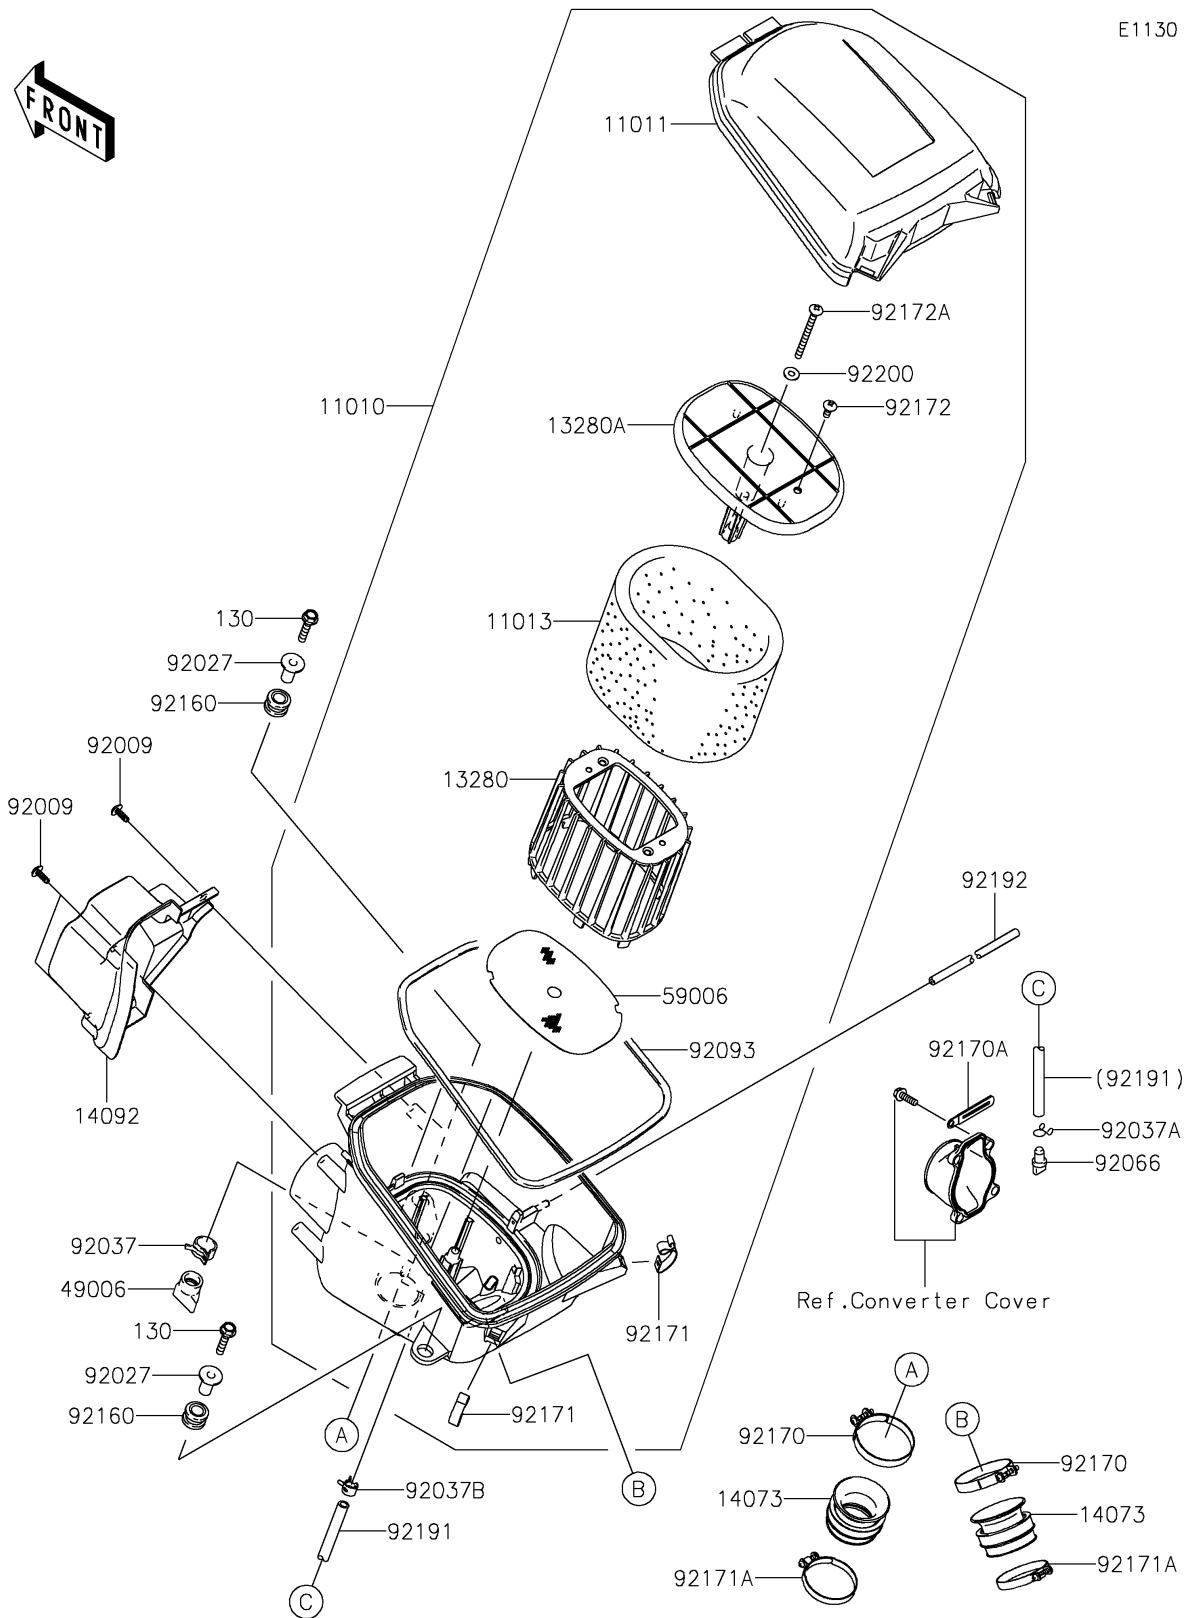

2026 BRUTE FORCE® 750 SE EPS

PARTS DIAGRAM

Air Cleaner