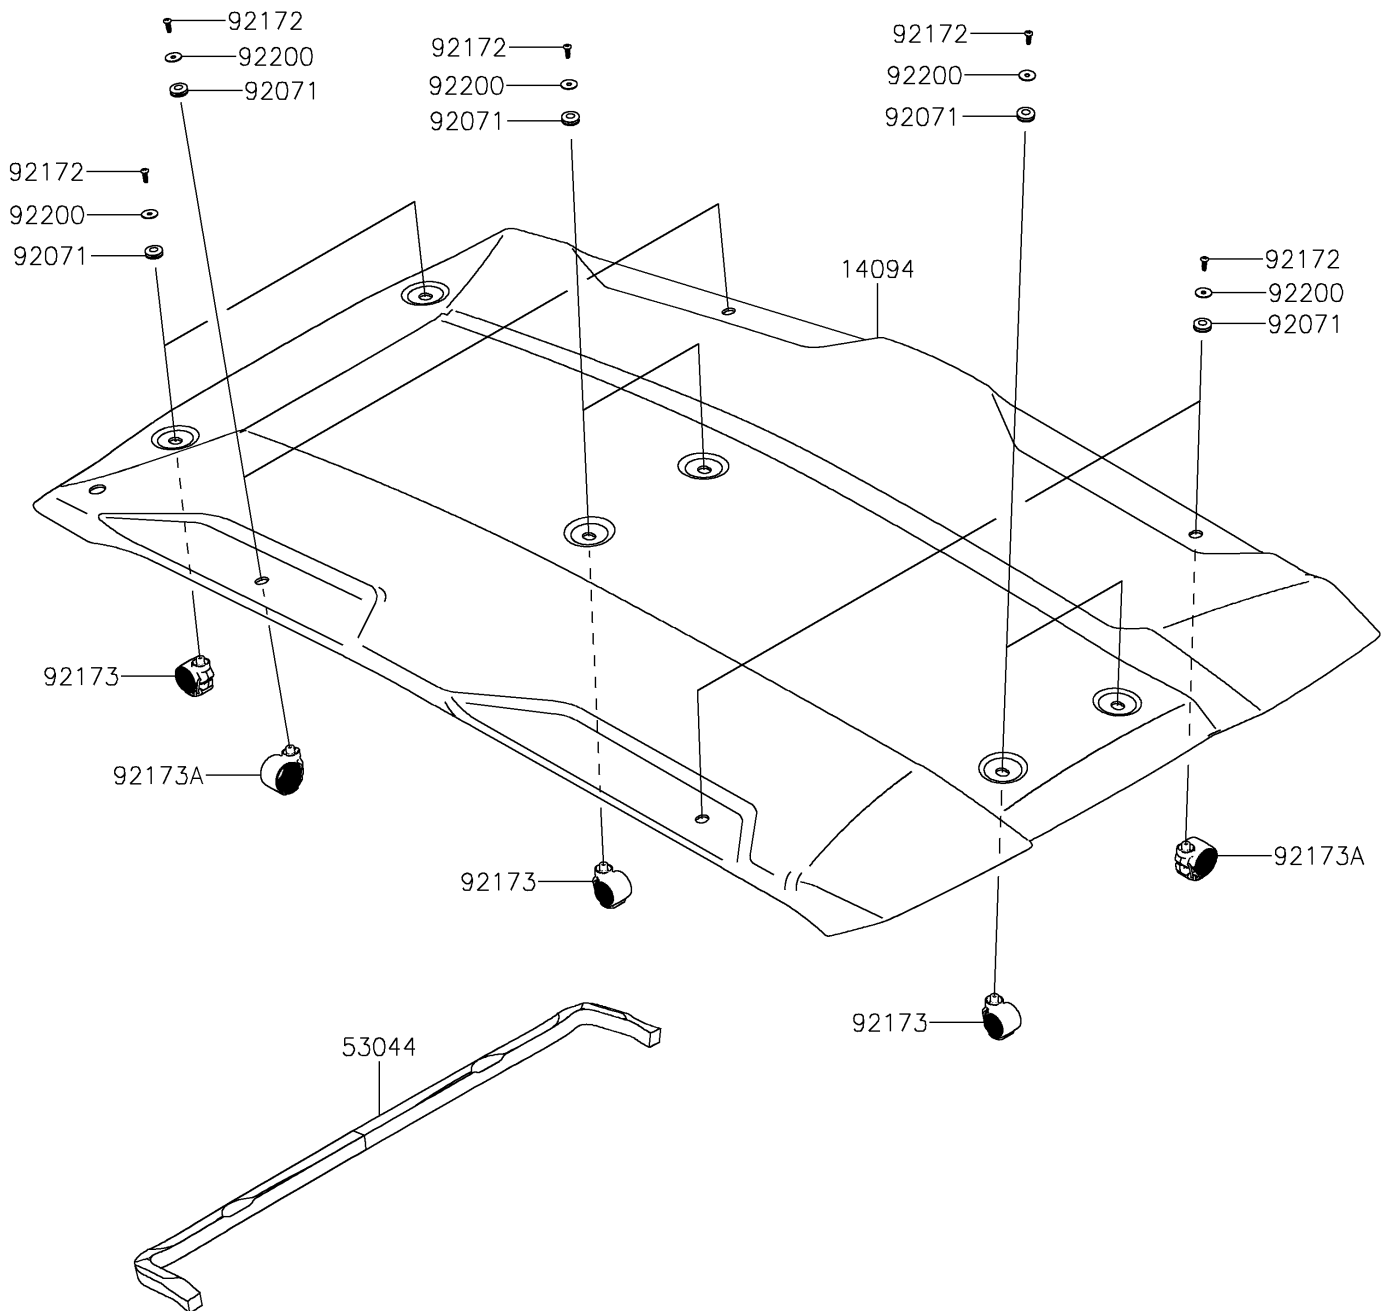

2025 TERYX® KRX4™ 1000 BLACKOUT EDITION

PARTS DIAGRAM

Sun Top

F2876

2025 TERYX® KRX4™ 1000 BLACKOUT EDITION

Kawasaki
Let the Good Times Roll®

PARTS LIST

Sun Top

ITEM NAME	PART NUMBER	QUANTITY
COVER,ROOF (Ref # 14094)	14094-0254	1
TRIM (Ref # 53044)	53044-0717	1
GROMMET (Ref # 92071)	92071-0814	10
SCREW (Ref # 92172)	92172-1311	10
CLAMP (Ref # 92173)	92173-2364	6
CLAMP (Ref # 92173A)	92173-2366	4
WASHER (Ref # 92200)	92200-2394	10