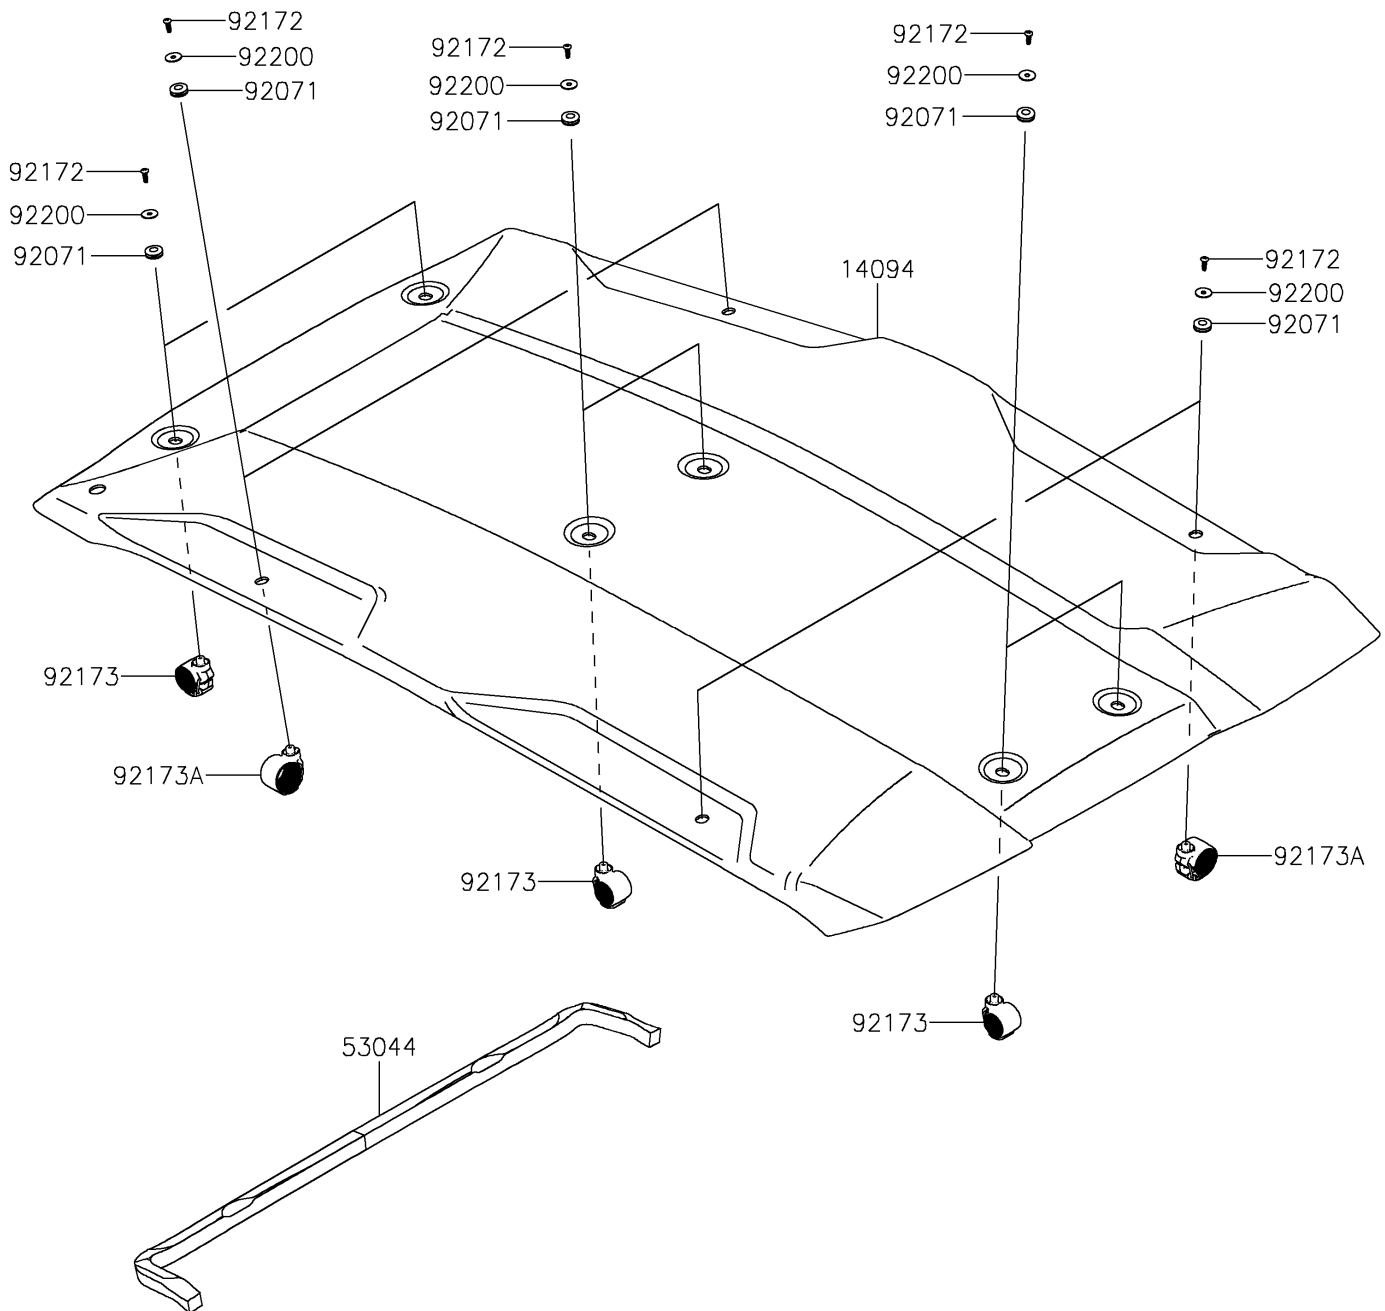

2026 Teryx KRX4 1000 Blackout Edition

PARTS DIAGRAM

Sun Top

F2876

2026 Teryx KRX4 1000 Blackout Edition

Kawasaki
Let the Good Times Roll®

PARTS LIST

Sun Top

ITEM NAME	PART NUMBER	QUANTITY
COVER,ROOF (Ref # 14094)	14094-0254	1
TRIM (Ref # 53044)	53044-0717	1
GROMMET (Ref # 92071)	92071-0814	10
SCREW (Ref # 92172)	92172-1311	10
CLAMP (Ref # 92173)	92173-2364	6
CLAMP (Ref # 92173A)	92173-2366	4
WASHER (Ref # 92200)	92200-2394	10