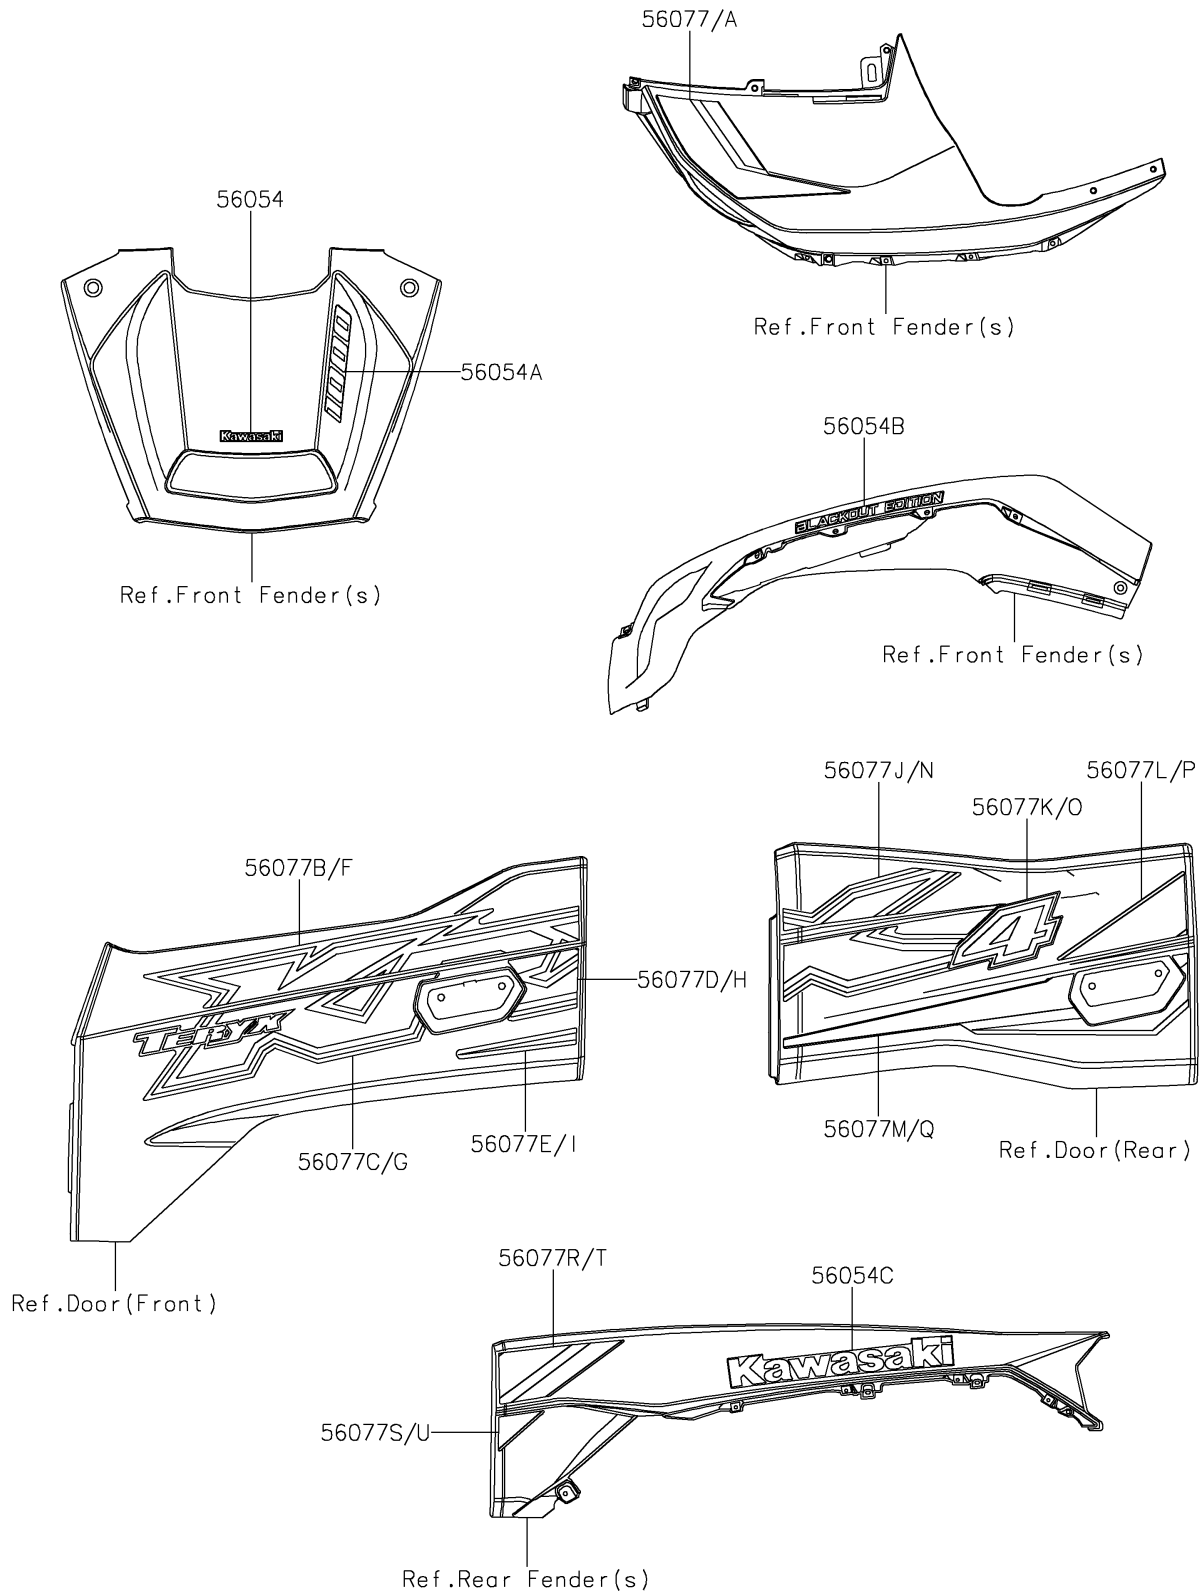

2025 TERYX® KRX4™ 1000 BLACKOUT EDITION

PARTS DIAGRAM

Decals

F2861

2025 TERYX[®] KRX4[™] 1000 BLACKOUT EDITION

PARTS LIST Decals

ITEM NAME	PART NUMBER	QUANTITY
-----------	-------------	----------
