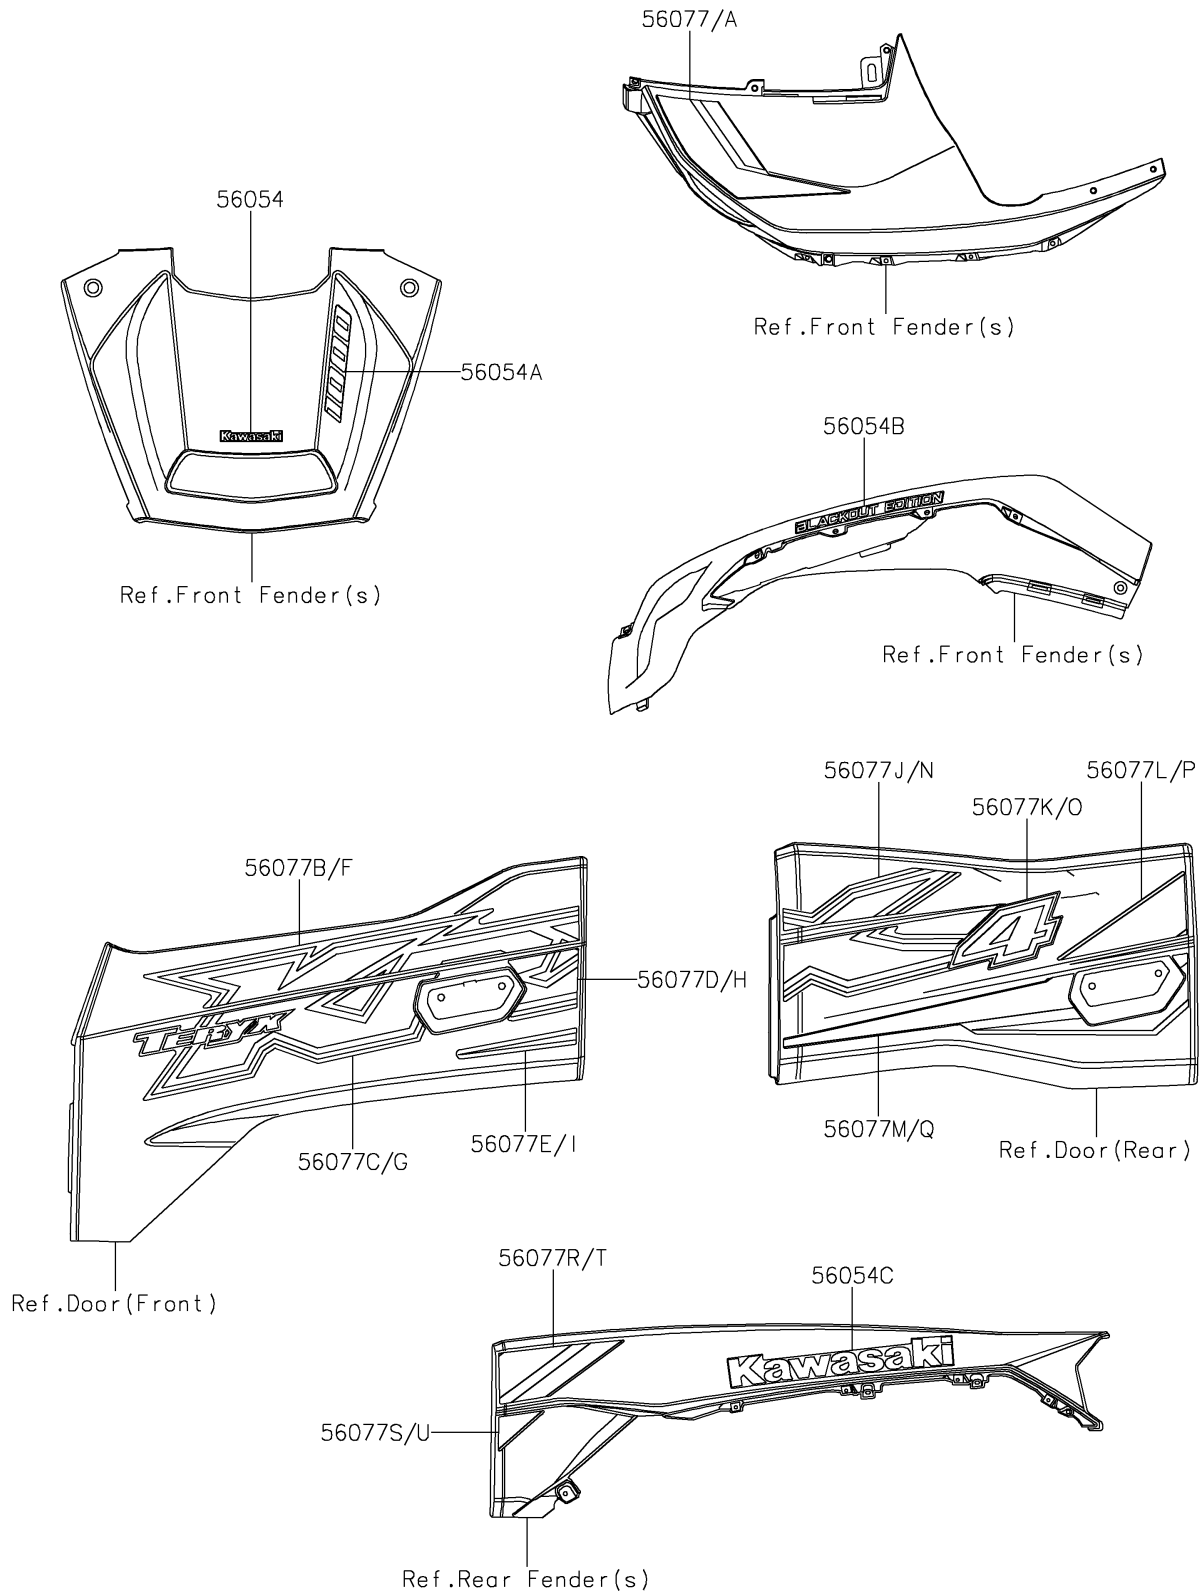

2026 TERYX® KRX4™ 1000 BLACKOUT EDITION

PARTS DIAGRAM

Decals

F2861

2026 TERYX® KRX4™ 1000 BLACKOUT EDITION

Kawasaki
Let the Good Times Roll®

PARTS LIST

Decals

ITEM NAME	PART NUMBER	QUANTITY
MARK,HOOD COVER,KAWASAKI (Ref # 56054)	56054-4215	1
MARK,HOOD COVER,1000 (Ref # 56054A)	56054-4216	1
MARK,FENDER,BLACKOUT EDITION (Ref # 56054B)	56054-4217	2
MARK,RR FENDER,KAWASAKI (Ref # 56054C)	56054-4218	2
PATTERN,FR FENDER,LH (Ref # 56077)	56077-1737	1
PATTERN,FR FENDER,RH (Ref # 56077A)	56077-1738	1
PATTERN,FR DOOR,LH,UPP (Ref # 56077B)	56077-1749	1
PATTERN,FR DOOR,LH,FR (Ref # 56077C)	56077-1750	1
PATTERN,FR DOOR,LH,RR (Ref # 56077D)	56077-1751	1
PATTERN,FR DOOR,LH,LWR (Ref # 56077E)	56077-1752	1
PATTERN,FR DOOR,RH,UPP (Ref # 56077F)	56077-1753	1
PATTERN,FR DOOR,RH,FR (Ref # 56077G)	56077-1754	1
PATTERN,FR DOOR,RH,RR (Ref # 56077H)	56077-1755	1
PATTERN,FR DOOR,RH,LWR (Ref # 56077I)	56077-1756	1
PATTERN,RR DOOR,LH,UPP (Ref # 56077J)	56077-1757	1
PATTERN,RR DOOR,LH,FR (Ref # 56077K)	56077-1758	1
PATTERN,RR DOOR,LH,RR (Ref # 56077L)	56077-1759	1
PATTERN,RR DOOR,LH,LWR (Ref # 56077M)	56077-1760	1
PATTERN,RR DOOR,RH,UPP (Ref # 56077N)	56077-1761	1
PATTERN,RR DOOR,RH,FR (Ref # 56077O)	56077-1762	1
PATTERN,RR DOOR,RH,RR (Ref # 56077P)	56077-1763	1
PATTERN,RR DOOR,RH,LWR (Ref # 56077Q)	56077-1764	1
PATTERN,RR FENDER,LH,UPP (Ref # 56077R)	56077-1765	1
PATTERN,RR FENDER,LH,LWR (Ref # 56077S)	56077-1766	1
PATTERN,RR FENDER,RH,UPP (Ref # 56077T)	56077-1767	1
PATTERN,RR FENDER,RH,LWR (Ref # 56077U)	56077-1768	1