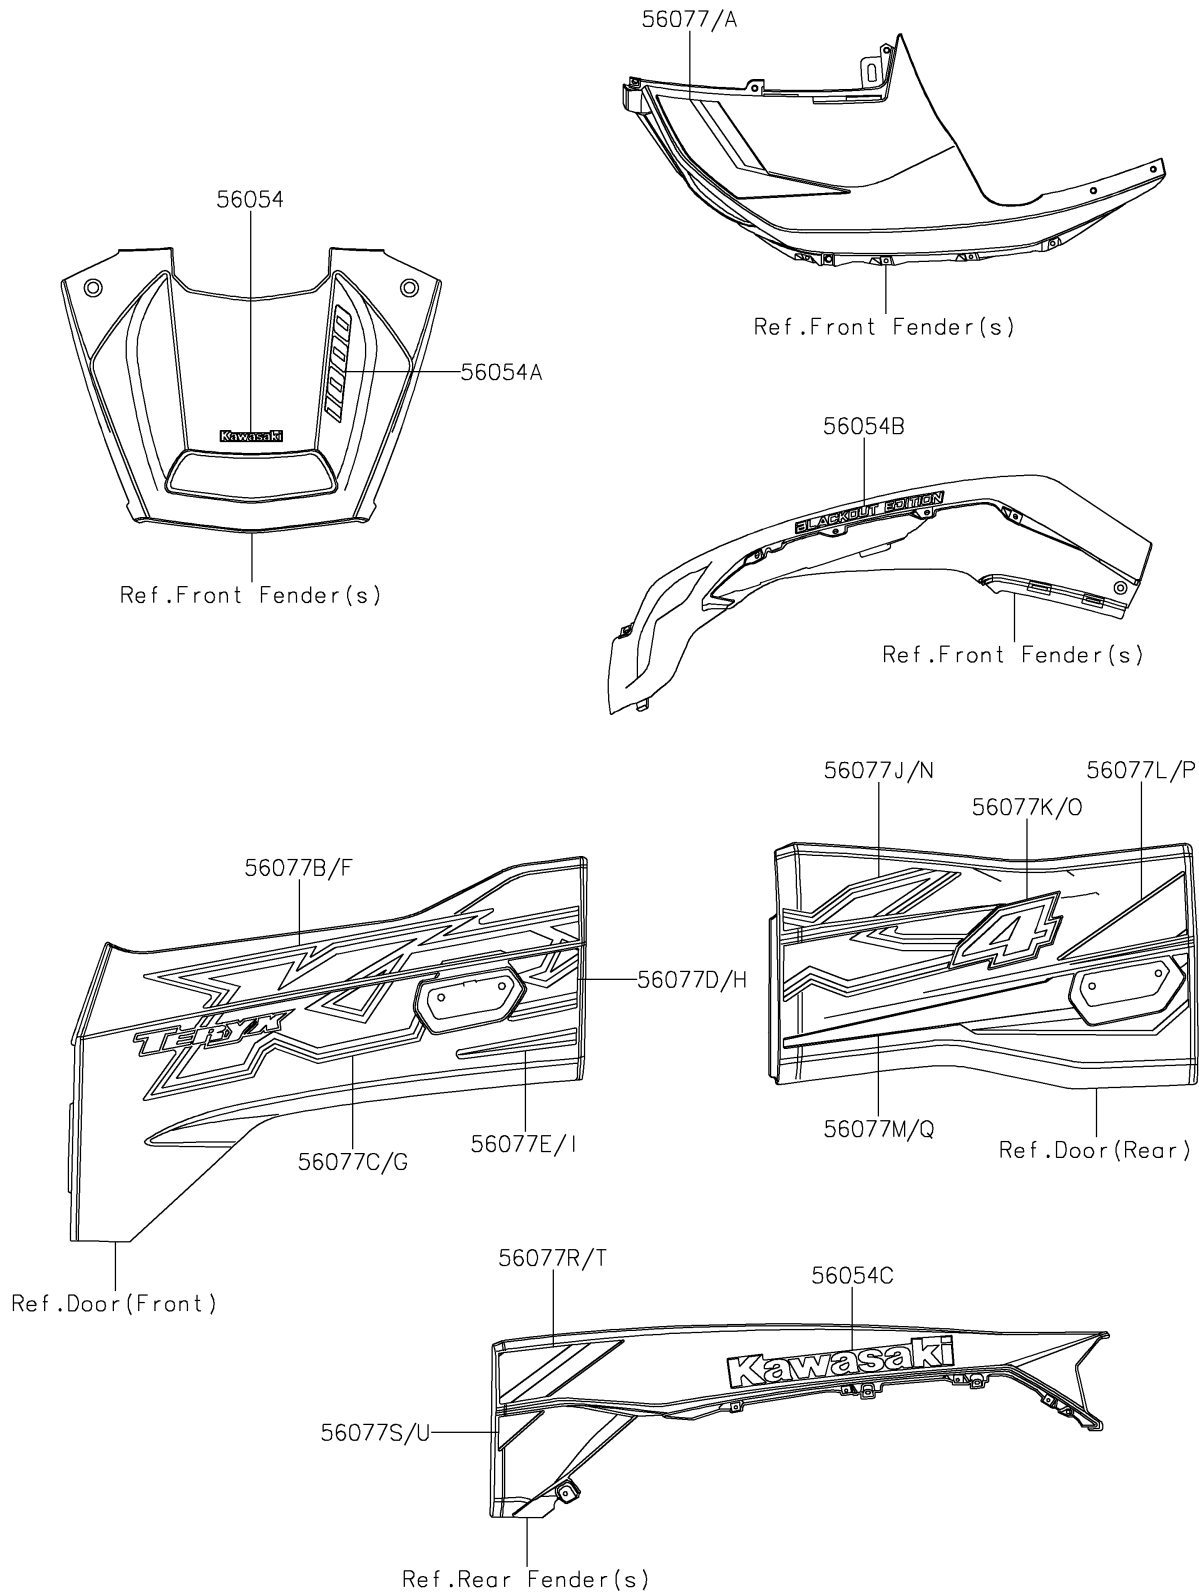

2025 Teryx KRX4 1000 Blackout Edition

PARTS DIAGRAM

Decals

F2861

2025 Teryx KRX4 1000 Blackout Edition

PARTS LIST

Decals

ITEM NAME	PART NUMBER	QUANTITY
-----------	-------------	----------
