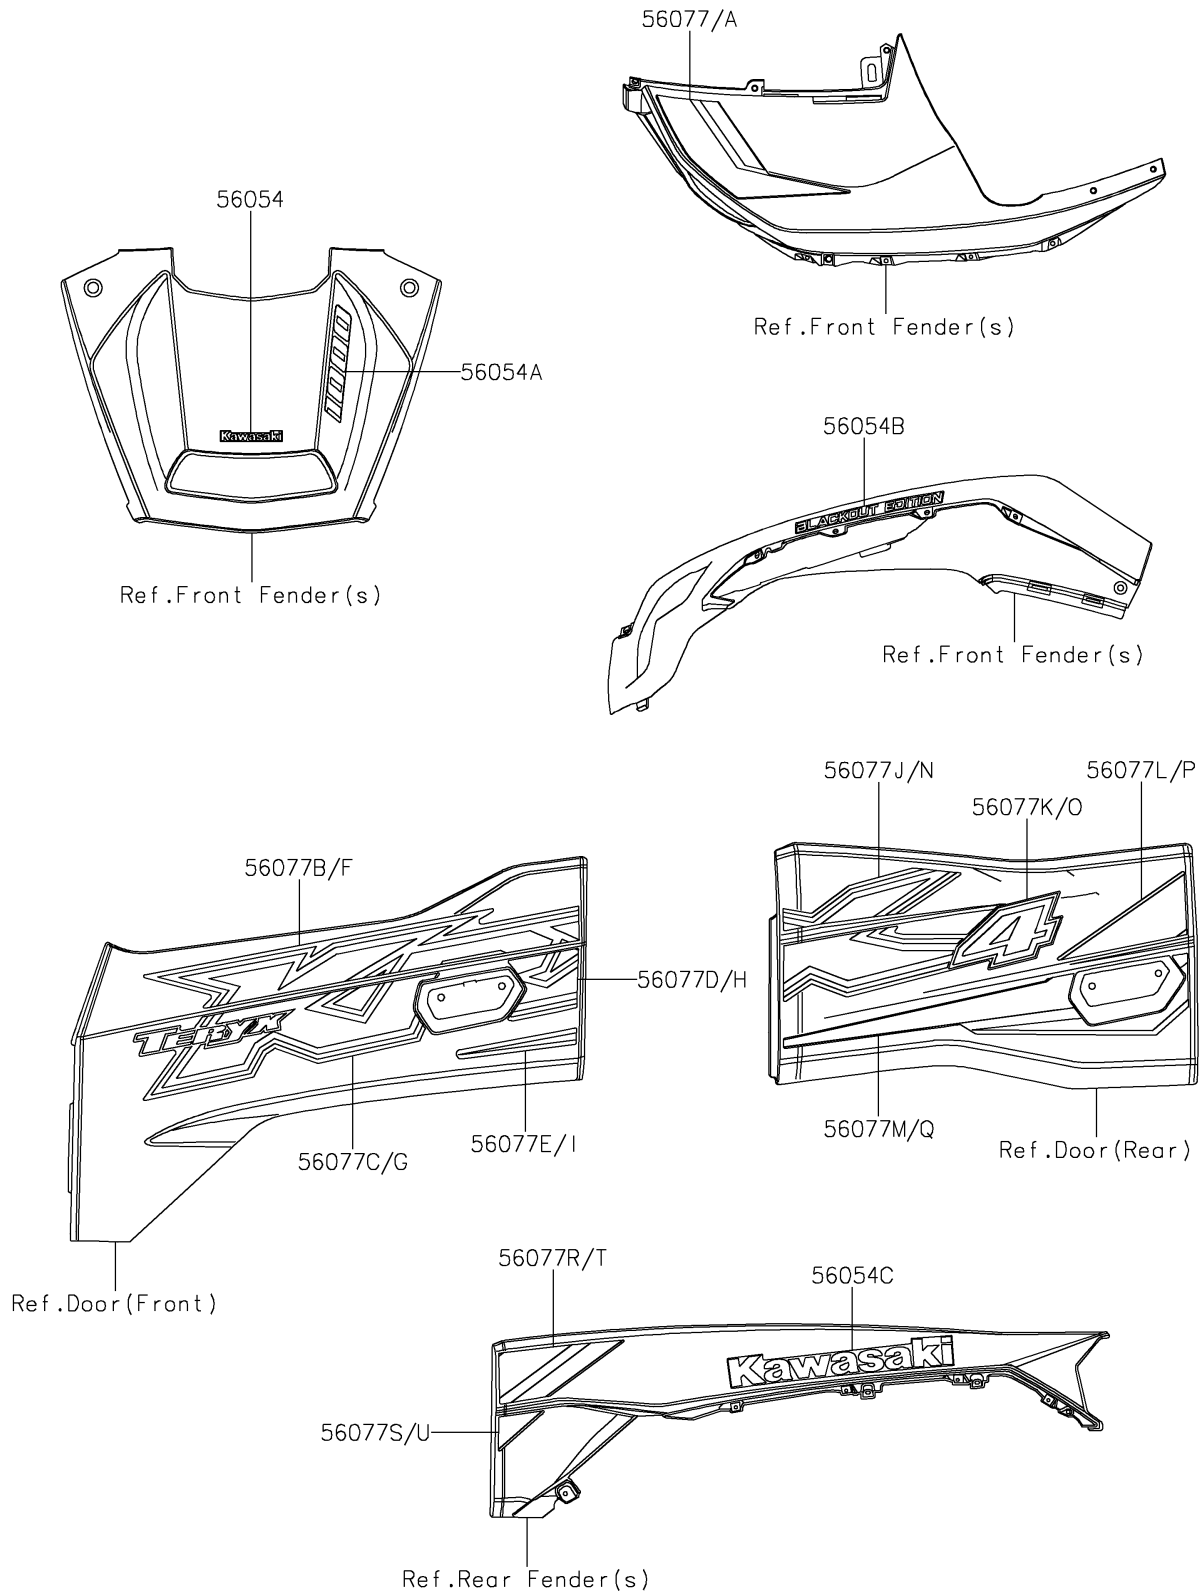

2025 TERYX® KRX4™ 1000 BLACKOUT EDITION

PARTS DIAGRAM

Decals

F2861

2025 TERYX® KRX4™ 1000 BLACKOUT EDITION

Kawasaki
Let the Good Times Roll®

PARTS LIST

Decals

ITEM NAME	PART NUMBER	QUANTITY
MARK,HOOD COVER,KAWASAKI (Ref # 56054)	56054-4215	1
MARK,HOOD COVER,1000 (Ref # 56054A)	56054-4216	1
MARK,FENDER,BLACKOUT EDITION (Ref # 56054B)	56054-4217	2
MARK,RR FENDER,KAWASAKI (Ref # 56054C)	56054-4218	2
PATTERN,FR FENDER,LH (Ref # 56077)	56077-1737	1
PATTERN,FR FENDER,RH (Ref # 56077A)	56077-1738	1
PATTERN,FR DOOR,LH,UPP (Ref # 56077B)	56077-1749	1
PATTERN,FR DOOR,LH,FR (Ref # 56077C)	56077-1750	1
PATTERN,FR DOOR,LH,RR (Ref # 56077D)	56077-1751	1
PATTERN,FR DOOR,LH,LWR (Ref # 56077E)	56077-1752	1
PATTERN,FR DOOR,RH,UPP (Ref # 56077F)	56077-1753	1
PATTERN,FR DOOR,RH,FR (Ref # 56077G)	56077-1754	1
PATTERN,FR DOOR,RH,RR (Ref # 56077H)	56077-1755	1
PATTERN,FR DOOR,RH,LWR (Ref # 56077I)	56077-1756	1
PATTERN,RR DOOR,LH,UPP (Ref # 56077J)	56077-1757	1
PATTERN,RR DOOR,LH,FR (Ref # 56077K)	56077-1758	1
PATTERN,RR DOOR,LH,RR (Ref # 56077L)	56077-1759	1
PATTERN,RR DOOR,LH,LWR (Ref # 56077M)	56077-1760	1
PATTERN,RR DOOR,RH,UPP (Ref # 56077N)	56077-1761	1
PATTERN,RR DOOR,RH,FR (Ref # 56077O)	56077-1762	1
PATTERN,RR DOOR,RH,RR (Ref # 56077P)	56077-1763	1
PATTERN,RR DOOR,RH,LWR (Ref # 56077Q)	56077-1764	1
PATTERN,RR FENDER,LH,UPP (Ref # 56077R)	56077-1765	1
PATTERN,RR FENDER,LH,LWR (Ref # 56077S)	56077-1766	1
PATTERN,RR FENDER,RH,UPP (Ref # 56077T)	56077-1767	1
PATTERN,RR FENDER,RH,LWR (Ref # 56077U)	56077-1768	1