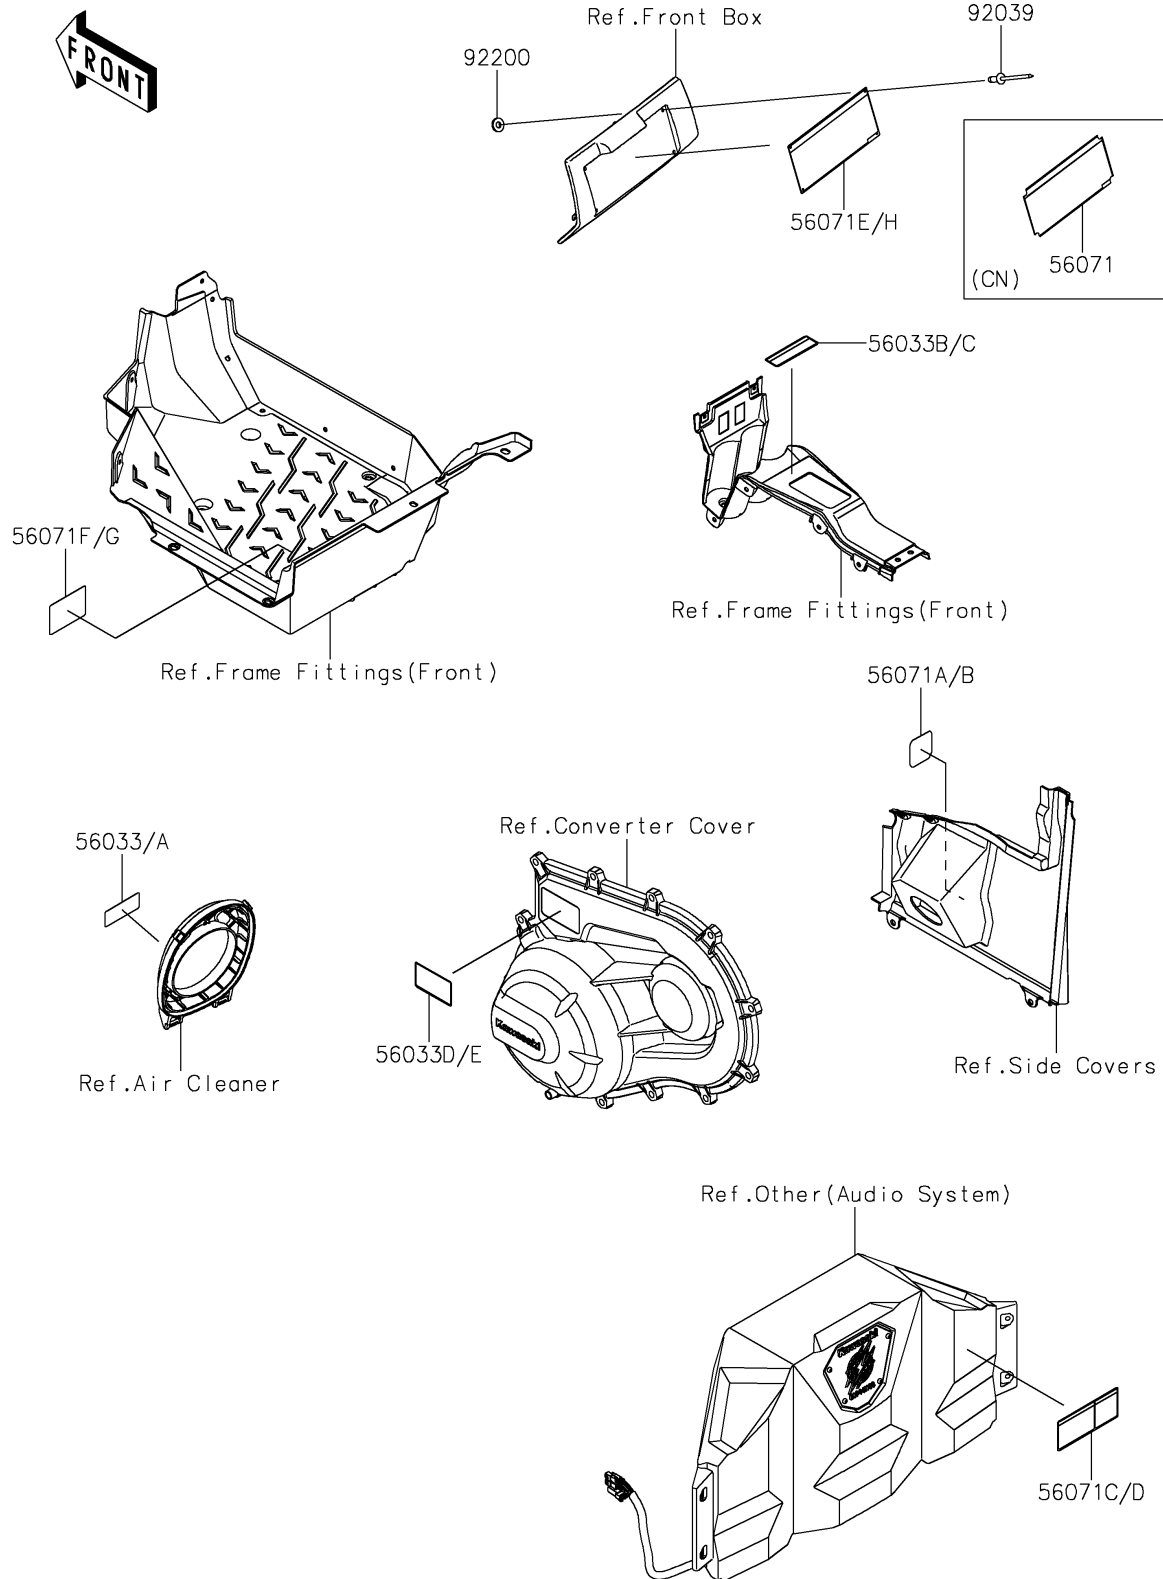

2026 Teryx KRX4 1000 Blackout Edition

PARTS DIAGRAM

Labels

F2860

2026 Teryx KRX4 1000 Blackout Edition

PARTS LIST

Labels

ITEM NAME	PART NUMBER	QUANTITY
LABEL-MANUAL,AIR CLEANER (Ref # 56033)	56033-0724	1
LABEL-MANUAL,AIR CLEANER (Ref # 56033A)	56033-0731	1
LABEL-MANUAL,SHIFT NOTICE (Ref # 56033B)	56033-0822	1
LABEL-MANUAL,SHIFT NOTICE (Ref # 56033C)	56033-0826	1
LABEL-MANUAL,DRIVE BELT (Ref # 56033D)	56033-0996	1
LABEL-MANUAL,DRIVE BELT (Ref # 56033E)	56033-1000	1
LABEL-WARNING,GENERAL (Ref # 56071)	56071-0501	1
LABEL-WARNING,GASOLINE (Ref # 56071A)	56071-0588	1
LABEL-WARNING,GASOLINE(FRENCH) (Ref # 56071B)	56071-0593	1
LABEL-WARNING,CARGO BED (Ref # 56071C)	56071-0925	1
LABEL-WARNING,CARGO BED (Ref # 56071D)	56071-0926	1
LABEL-WARNING,GENERAL (Ref # 56071E)	56071-1035	1
LABEL-WARNING,TIRE INFORMATION (Ref # 56071F)	56071-1036	1
LABEL-WARNING,TIRE INFORMATION (Ref # 56071G)	56071-1038	1
LABEL-WARNING,GENERAL (Ref # 56071H)	56071-1179	1
RIVET,3.2X8 (Ref # 92039)	92039-3763	4
WASHER,3.5X8X1 (Ref # 92200)	92200-1251	4